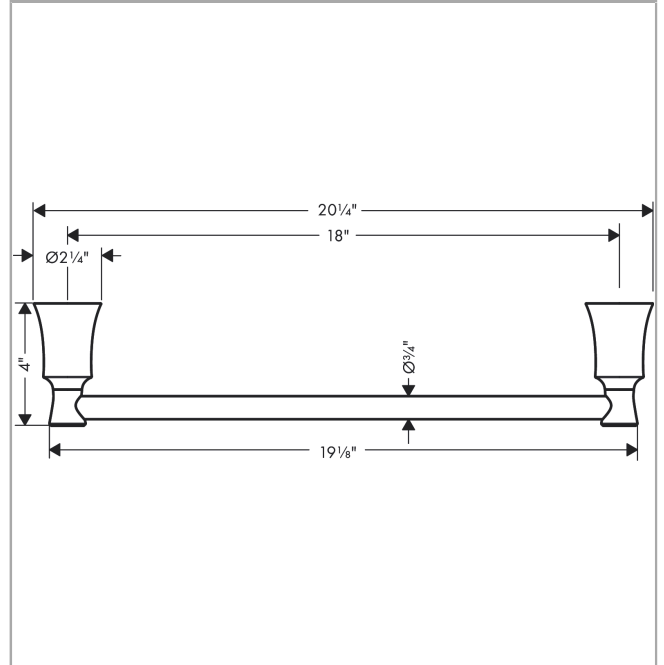

Joleena

Towel Bar, 18"

Finish: **brushed nickel** Part no. : **04784820**

Description

Features

- Wall-mounted
- Metal
- Metal holder
- Fixed
- With mounting material
- Concealed fastening

Item details

List Price \$ 98.00

Compliance / Sustainability

Product image

Scale drawing

Joleena

Towel Bar, 18"

Finish: **brushed nickel**

Part no. : **04784820**

Exploded drawing

Year of production: **>09/19**

Joleena

Towel Bar, 18"

Finish: **brushed nickel** Part no. : **04784820**

Spare parts list

Year of production: >09/19

Pos.	Description	Part no.	Price	PU
1	support element	93551000	-	1