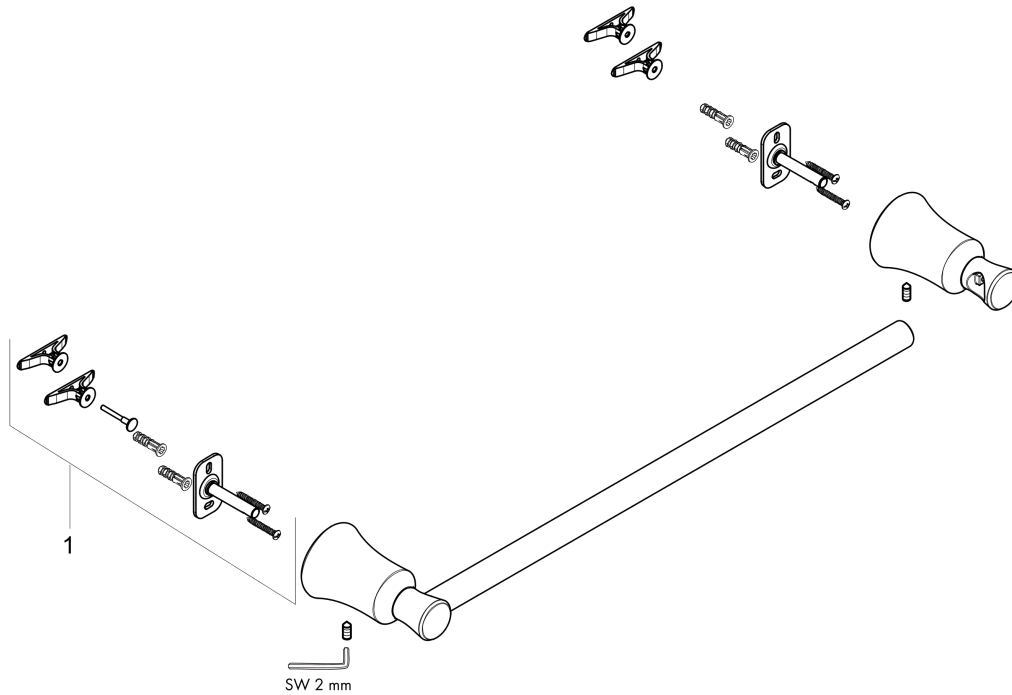

Joleena

Towel Bar, 18"

Finish: **brushed nickel** Part no. : **04784820**

Description

Features

- Wall-mounted
- Metal
- Metal holder
- Fixed
- With mounting material
- Concealed fastening

Item details

List Price \$ 98.00

Compliance / Sustainability

Product image

Scale drawing

Joleena

Towel Bar, 18"

Finish: **brushed nickel**

Part no. : **04784820**

Exploded drawing

Year of production: **>09/19**

Joleena

Towel Bar, 18"

Finish: **brushed nickel** Part no. : **04784820**

Spare parts list

Year of production: >09/19

Pos.	Description	Part no.	Price	PU
1	support element	93551000	-	1