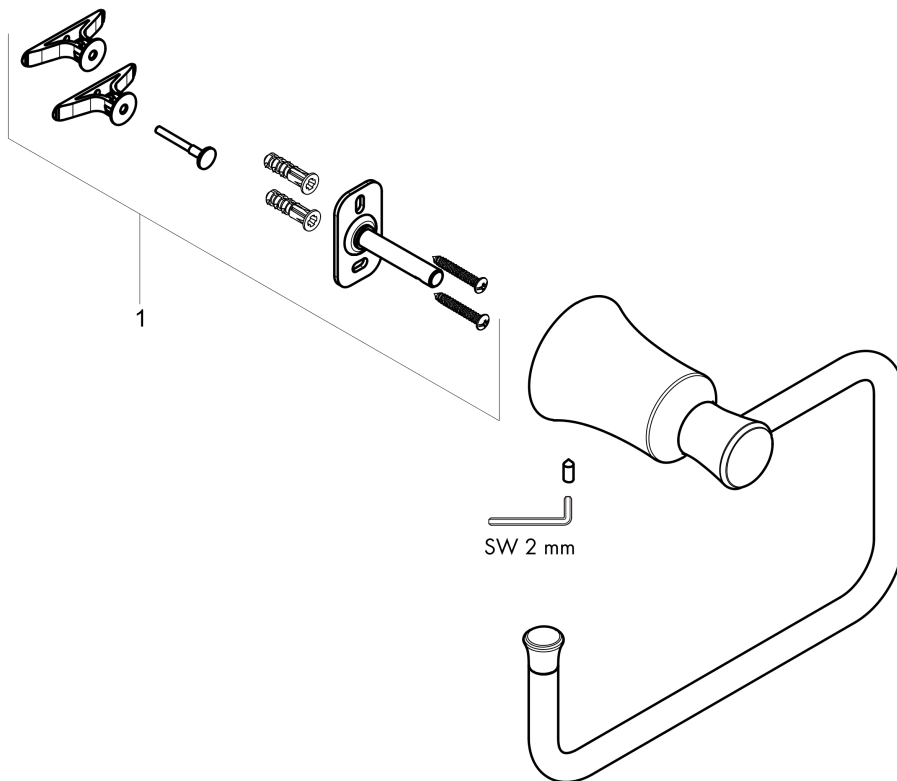

**Joleena
Towel Ring**
Finish: **chrome** Part no. : **04786000**

Description

Features

- Wall-mounted
- Metal
- Metal holder
- Swiveling
- Concealed fastening

Item details

List Price \$ 87.00

Compliance / Sustainability

Product image

Scale drawing

**Joleena
Towel Ring**

Finish: **chrome** Part no. : **04786000**

Exploded drawing

Year of production: >09/19

Joleena

Towel Ring

Finish: **chrome** Part no. : **04786000**

Spare parts list

Year of production: >09/19

Pos.	Description	Part no.	Price	PU
1	support element	93551000	-	1