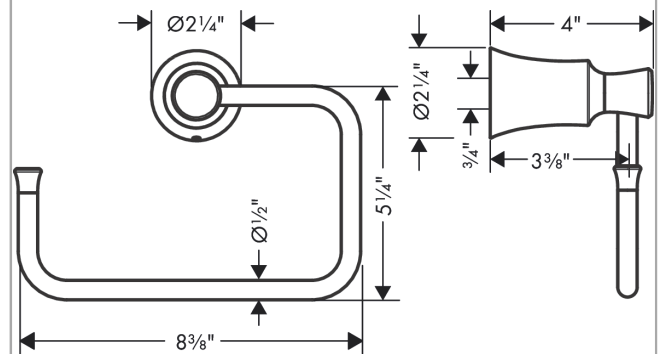

**Joleena
Towel Ring**
Finish: **chrome** Part no. : **04786000**

Description

Features

- Wall-mounted
- Metal
- Metal holder
- Swiveling
- Concealed fastening

Item details

List Price \$ 87.00

Compliance / Sustainability

Product image

Scale drawing

**Joleena
Towel Ring**

Finish: **chrome** Part no. : **04786000**

Exploded drawing

Year of production: >09/19

Joleena

Towel Ring

Finish: **chrome** Part no. : **04786000**

Spare parts list

Year of production: >09/19

Pos.	Description	Part no.	Price	PU
1	support element	93551000	-	1