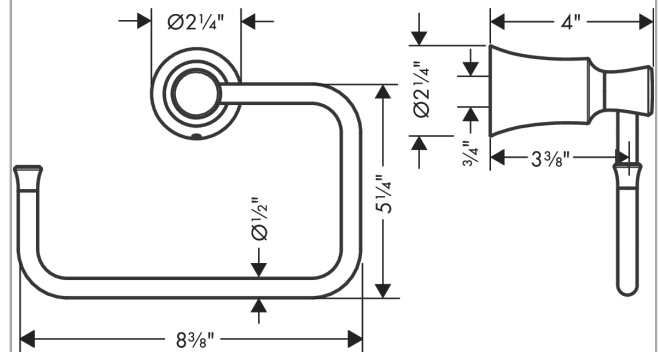

**Joleena**  
**Towel Ring**  
 Finish: **matte black** Part no. : **04786670**

**Description**

**Features**

- Wall-mounted
- Metal
- Metal holder
- Swiveling
- Concealed fastening

**Item details**

List Price \$ 114.00

**Compliance / Sustainability**

**Product image**

**Scale drawing**

**Joleena**  
**Towel Ring**  
 Finish: **matte black** Part no. : **04786670**

Exploded drawing

Year of production: >01/20