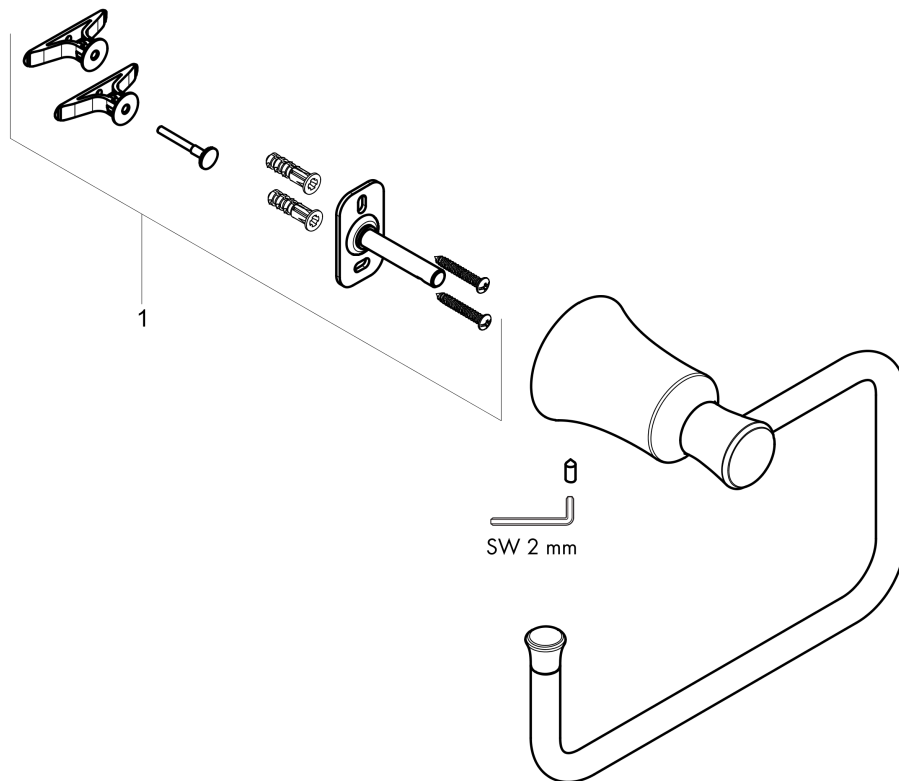

**Joleena**  
**Towel Ring**  
 Finish: **brushed nickel**    Part no. : **04786820**

**Description**

**Features**

- Wall-mounted
- Metal
- Metal holder
- Swiveling
- Concealed fastening

**Item details**

List Price \$ 114.00

**Compliance / Sustainability**

**Product image**

**Scale drawing**

Joleena

Towel Ring

Finish: brushed nickel

Part no. : 04786820

Exploded drawing

Year of production: >09/19

**Joleena**  
**Towel Ring**  
 Finish: **brushed nickel**    Part no. : **04786820**

**Spare parts list**

Year of production: >09/19

Pos.	Description	Part no.	Price	PU
1	support element	93551000	-	1