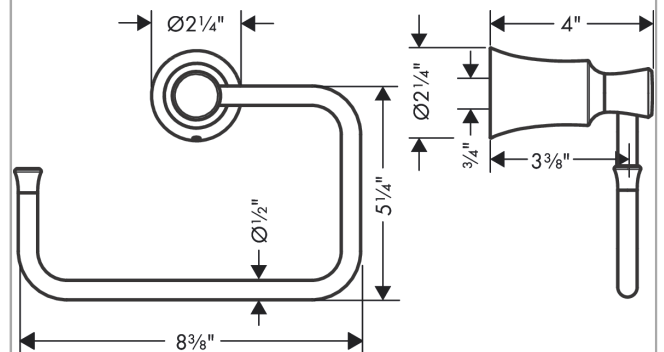

**Joleena**  
**Towel Ring**  
 Finish: **brushed nickel**    Part no. : **04786820**

**Description**

**Features**

- Wall-mounted
- Metal
- Metal holder
- Swiveling
- Concealed fastening

**Item details**

List Price \$ 114.00

**Compliance / Sustainability**

**Product image**

**Scale drawing**

Joleena

Towel Ring

Finish: brushed nickel

Part no. : 04786820

Exploded drawing

Year of production: >09/19

**Joleena**  
**Towel Ring**  
 Finish: **brushed nickel**    Part no. : **04786820**

**Spare parts list**

Year of production: >09/19

Pos.	Description	Part no.	Price	PU
1	support element	93551000	-	1