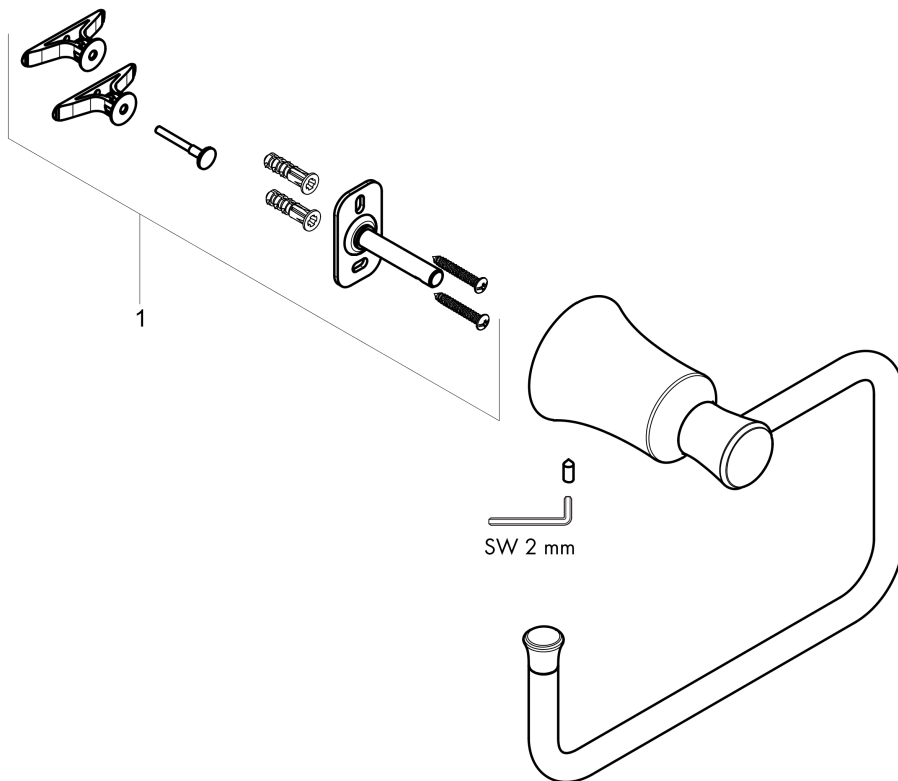

Joleena
Towel Ring
 Finish: **polished nickel** Part no. : **04786830**

Description

Features

- Wall-mounted
- Metal
- Metal holder
- Swiveling
- Concealed fastening

Item details

List Price \$ 111.00

Compliance / Sustainability

Product image

Scale drawing

**Joleena
Towel Ring**

Finish: **polished nickel** Part no. : **04786830**

Exploded drawing

Year of production: >09/19

Joleena

Towel Ring

Finish: **polished nickel** Part no. : **04786830**

Spare parts list

Year of production: >09/19

Pos.	Description	Part no.	Price	PU
1	support element	93551000	-	1