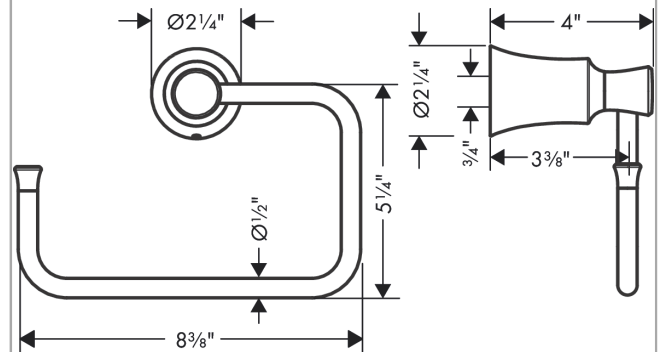

Joleena
Towel Ring
 Finish: **polished nickel** Part no. : **04786830**

Description

Features

- Wall-mounted
- Metal
- Metal holder
- Swiveling
- Concealed fastening

Item details

List Price \$ 111.00

Compliance / Sustainability

Product image

Scale drawing

**Joleena
Towel Ring**

Finish: **polished nickel** Part no. : **04786830**

Exploded drawing

Year of production: >09/19

Joleena

Towel Ring

Finish: **polished nickel** Part no. : **04786830**

Spare parts list

Year of production: >09/19

Pos.	Description	Part no.	Price	PU
1	support element	93551000	-	1