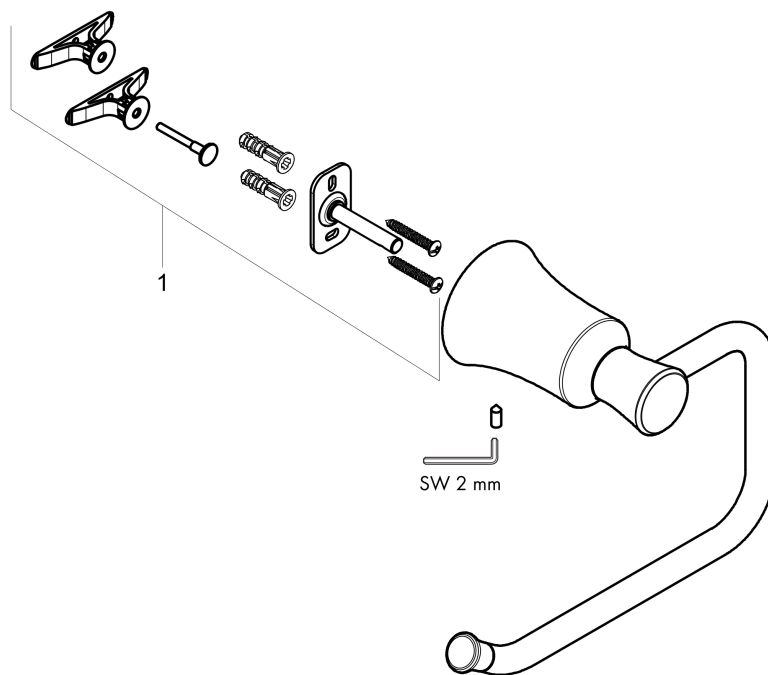

Joleena
Toilet Paper Holder
 Finish: **matte black** Part no. : **04787670**

Description

Features

- Wall-mounted
- Metal
- Metal holder
- With mounting material
- Concealed fastening

Item details

List Price \$ 98.00

Compliance / Sustainability

Product image

Scale drawing

Joleena
Toilet Paper Holder
 Finish: **matte black**

Part no. : **04787670**

Exploded drawing

Year of production: >01/20

Joleena
Toilet Paper Holder
 Finish: **matte black** Part no. : **04787670**

Spare parts list

Year of production: >01/20

Pos.	Description	Part no.	Price	PU
1	support element	93551000	-	1