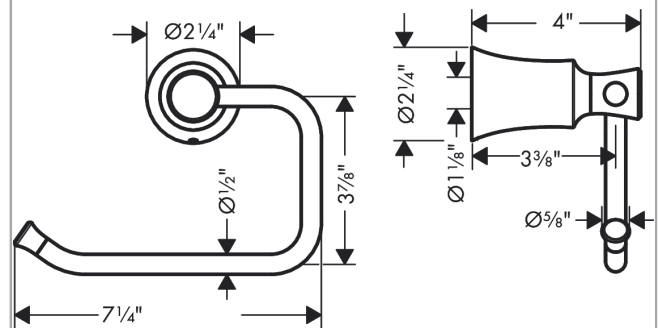

Joleena
Toilet Paper Holder
 Finish: **matte black** Part no. : **04787670**

Description

Features

- Wall-mounted
- Metal
- Metal holder
- With mounting material
- Concealed fastening

Item details

List Price \$ 98.00

Compliance / Sustainability

Product image

Scale drawing

Joleena
Toilet Paper Holder
 Finish: **matte black**

Part no. : **04787670**

Exploded drawing

Year of production: >01/20

Joleena
Toilet Paper Holder
 Finish: **matte black** Part no. : **04787670**

Spare parts list

Year of production: >01/20

Pos.	Description	Part no.	Price	PU
1	support element	93551000	-	1