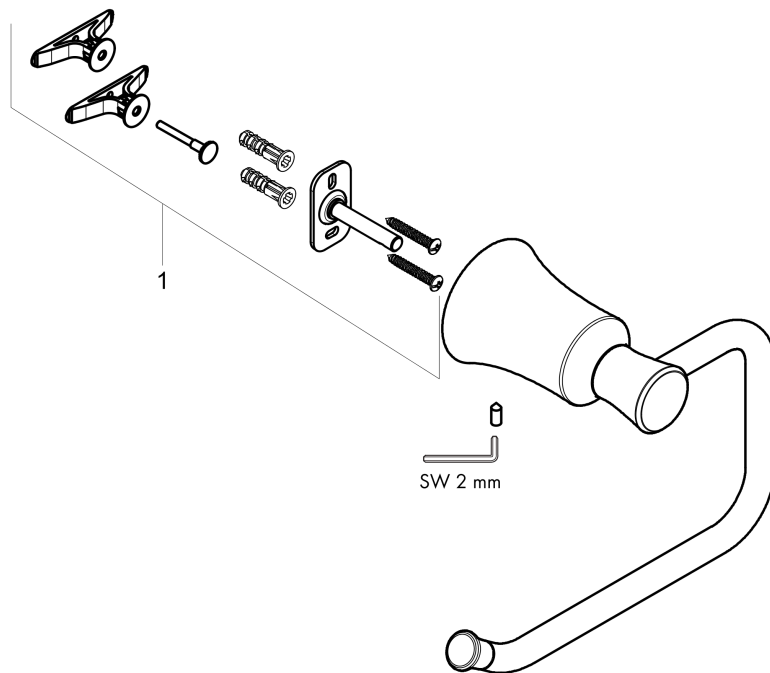

Joleena
Toilet Paper Holder
 Finish: **brushed nickel** Part no. : **04787820**

Description

Features

- Wall-mounted
- Metal
- Metal holder
- With mounting material
- Concealed fastening

Item details

List Price \$ 98.00

Compliance / Sustainability

Product image

Scale drawing

Joleena
Toilet Paper Holder
 Finish: **brushed nickel**

Part no. : **04787820**

Exploded drawing

Year of production: **>09/19**

Joleena
Toilet Paper Holder
 Finish: **brushed nickel** Part no. : **04787820**

Spare parts list

Year of production: >09/19

Pos.	Description	Part no.	Price	PU
1	support element	93551000	-	1