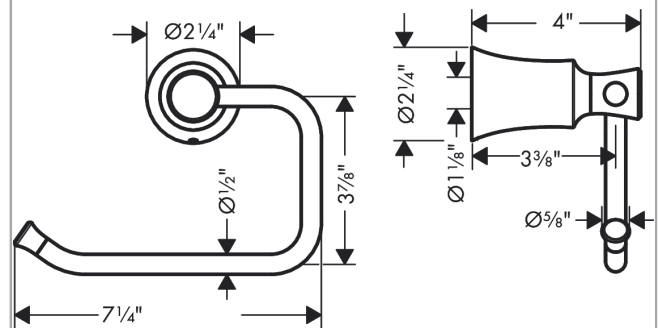

Joleena
Toilet Paper Holder
 Finish: **brushed nickel** Part no. : **04787820**

Description

Features

- Wall-mounted
- Metal
- Metal holder
- With mounting material
- Concealed fastening

Item details

List Price \$ 98.00

Compliance / Sustainability

Product image

Scale drawing

Joleena
Toilet Paper Holder
 Finish: **brushed nickel**

Part no. : **04787820**

Exploded drawing

Year of production: **>09/19**

Joleena
Toilet Paper Holder
 Finish: **brushed nickel** Part no. : **04787820**

Spare parts list

Year of production: >09/19

Pos.	Description	Part no.	Price	PU
1	support element	93551000	-	1