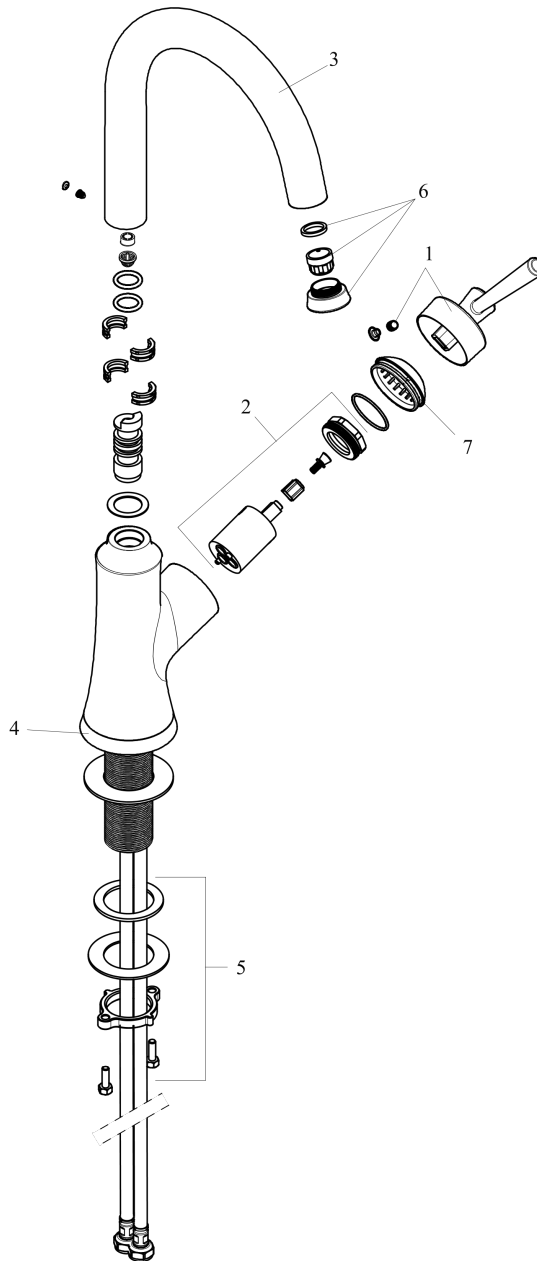

Joleena
Bar Faucet, 1.5 GPM
 Finish: **chrome** Part no. : **04795000**

Description

Features

- Swivel range 150°
- Aerated spray
- Deck mounted
- Max. flow: 1.5 GPM (5.7 L/Min)
- Ceramic cartridge
- 3/8" connections
- Single lever kitchen mixer, connection hoses, Fastening set, Assembly instructions

Item details

List Price \$ 382.00

Technology

Compliance / Sustainability

Product image

Scale drawing

Joleena
Bar Faucet, 1.5 GPM
Finish: **chrome** Part no. : **04795000**

Exploded drawing

Year of production: >01/20

Joleena
Bar Faucet, 1.5 GPM
 Finish: **chrome** Part no. : **04795000**

Spare parts list

Year of production: >01/20

Pos.	Description	Part no.	Price	PU
1	handle	93539000	-	1
2	cartridge, assy	93259000	-	1
3	spout cpl.	93541000	-	1
4	escutcheon	93537000	-	1
5	fixing set	93263000	-	1
7	flange	93256000	-	1