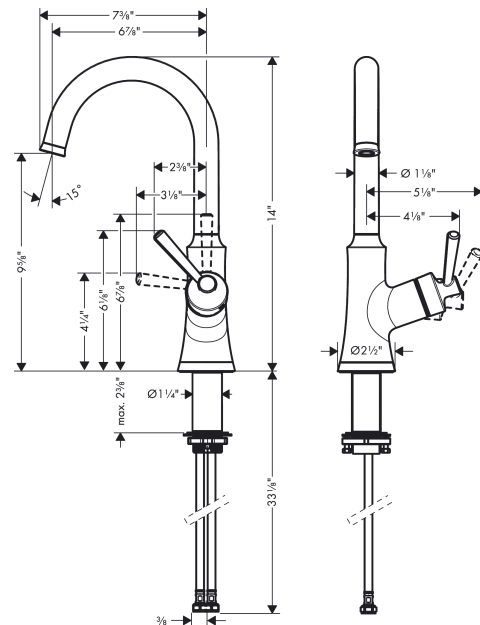

Joleena
Bar Faucet, 1.5 GPM
 Finish: **chrome** Part no. : **04795000**

Description

Features

- Swivel range 150°
- Aerated spray
- Deck mounted
- Max. flow: 1.5 GPM (5.7 L/Min)
- Ceramic cartridge
- 3/8" connections
- Single lever kitchen mixer, connection hoses, Fastening set, Assembly instructions

Item details

List Price \$ 382.00

Technology

Compliance / Sustainability

Product image

Scale drawing

Joleena
Bar Faucet, 1.5 GPM
Finish: **chrome** Part no. : **04795000**

Exploded drawing

Year of production: >01/20

Joleena
Bar Faucet, 1.5 GPM
 Finish: **chrome** Part no. : **04795000**

Spare parts list

Year of production: >01/20

Pos.	Description	Part no.	Price	PU
1	handle	93539000	-	1
2	cartridge, assy	93259000	-	1
3	spout cpl.	93541000	-	1
4	escutcheon	93537000	-	1
5	fixing set	93263000	-	1
7	flange	93256000	-	1