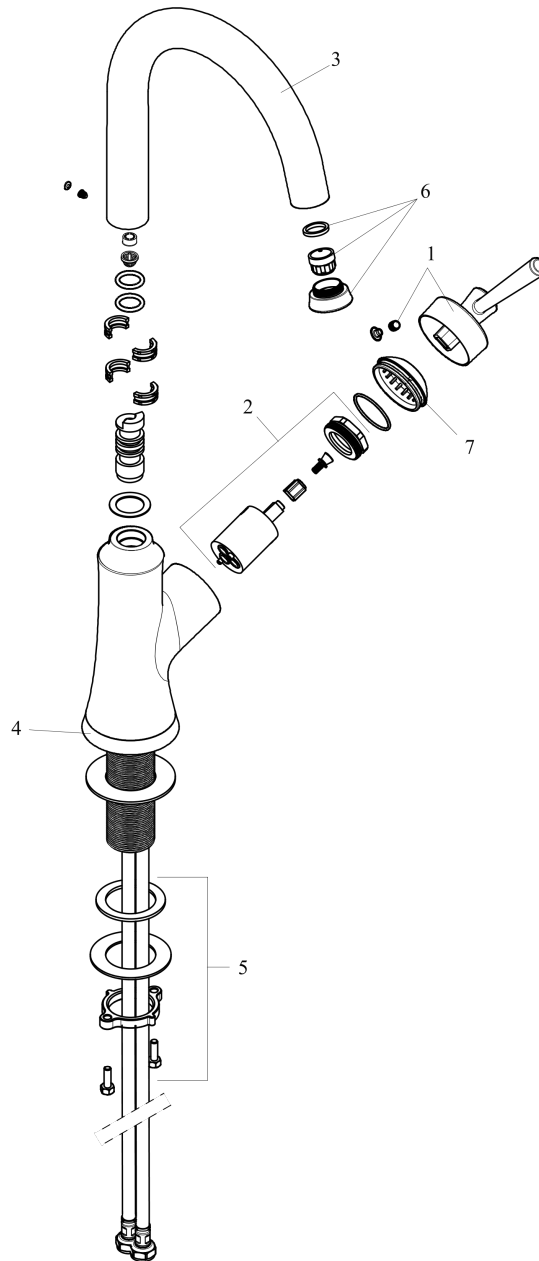

Joleena
Bar Faucet, 1.5 GPM
 Finish: **polished nickel** Part no. : **04795830**

Description

Features

- Swivel range 150°
- Aerated spray
- Deck mounted
- Max. flow: 1.5 GPM (5.7 L/Min)
- Ceramic cartridge
- 3/8" connections
- Single lever kitchen mixer, connection hoses, Fastening set, Assembly instructions

Item details

List Price \$ 484.00

Technology

Compliance / Sustainability

Product image

Scale drawing

Joleena
Bar Faucet, 1.5 GPM
Finish: **polished nickel**

Part no. : **04795830**

Exploded drawing

Year of production: **>01/20**

Joleena

Bar Faucet, 1.5 GPM

Finish: **polished nickel**

Part no. : **04795830**

Spare parts list

Year of production: >01/20

Pos.	Description	Part no.	Price	PU
1	handle	93539830	-	1
2	cartridge, assy	93259000	-	1
3	spout cpl.	93541830	-	1
4	escutcheon	93537830	-	1
5	fixing set	93263000	-	1