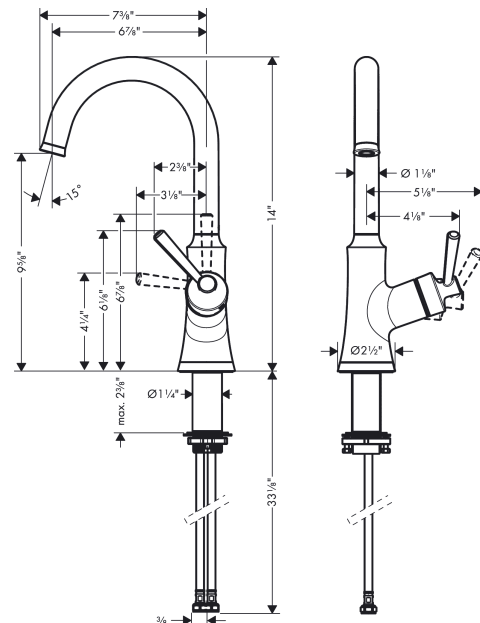

Joleena
Bar Faucet, 1.5 GPM
 Finish: **polished nickel** Part no. : **04795830**

Description

Features

- Swivel range 150°
- Aerated spray
- Deck mounted
- Max. flow: 1.5 GPM (5.7 L/Min)
- Ceramic cartridge
- 3/8" connections
- Single lever kitchen mixer, connection hoses, Fastening set, Assembly instructions

Item details

List Price \$ 484.00

Technology

Compliance / Sustainability

Product image

Scale drawing

Joleena
Bar Faucet, 1.5 GPM
Finish: **polished nickel**

Part no. : **04795830**

Exploded drawing

Year of production: **>01/20**

Joleena

Bar Faucet, 1.5 GPM

Finish: **polished nickel**

Part no. : **04795830**

Spare parts list

Year of production: >01/20

Pos.	Description	Part no.	Price	PU
1	handle	93539830	-	1
2	cartridge, assy	93259000	-	1
3	spout cpl.	93541830	-	1
4	escutcheon	93537830	-	1
5	fixing set	93263000	-	1