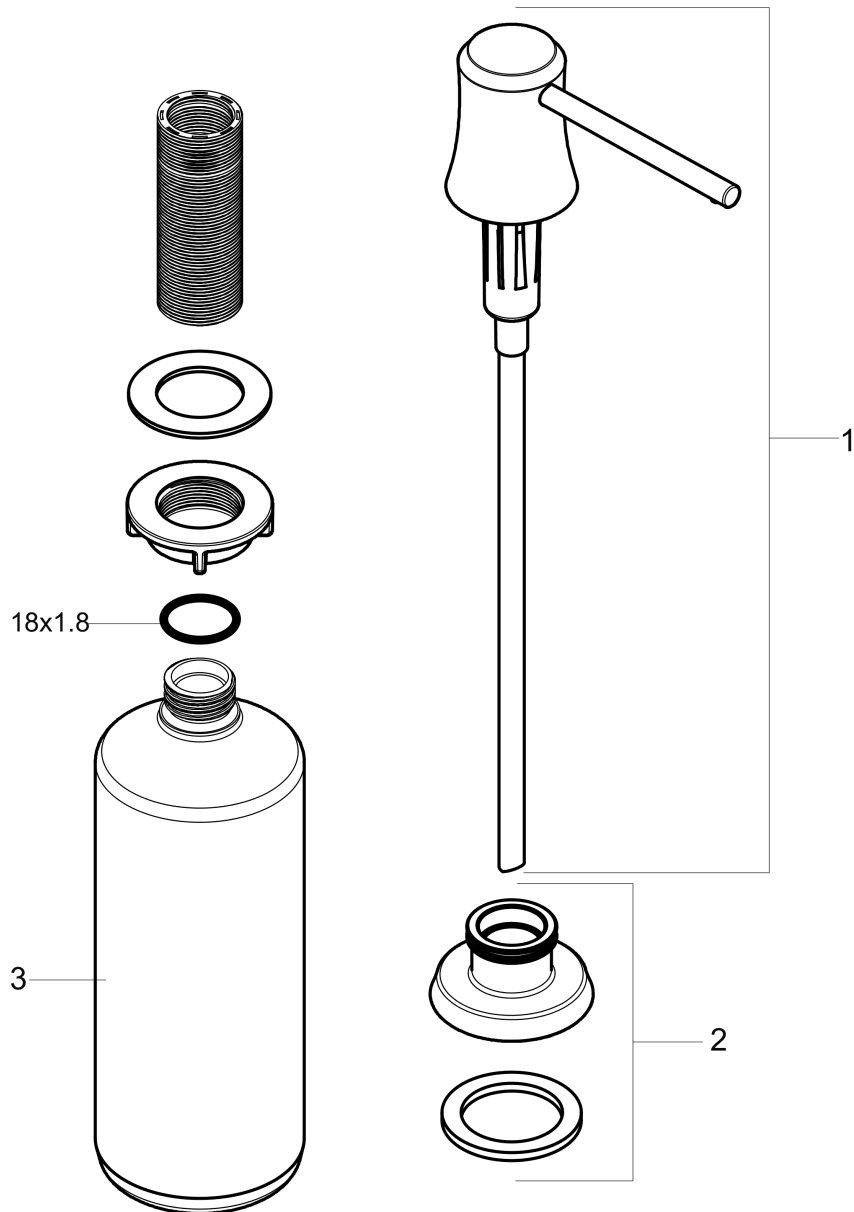

Joleena
Soap Dispenser
 Finish: **matte black** Part no. : **04796670**

Description

Features

- Durable metal construction
- Bottle capacity 16 oz

Item details

List Price \$ 79.00

Compliance / Sustainability

Product image

Scale drawing

Joleena
Soap Dispenser
 Finish: **matte black** Part no. : **04796670**

Exploded drawing

Year of production: >04/20

Joleena
Soap Dispenser
 Finish: **matte black** Part no. : **04796670**

Spare parts list

Year of production: >04/20

Pos.	Description	Part no.	Price	PU
1	pump	93535670	-	1
3	bottle for lotion dispenser	93278000	-	1