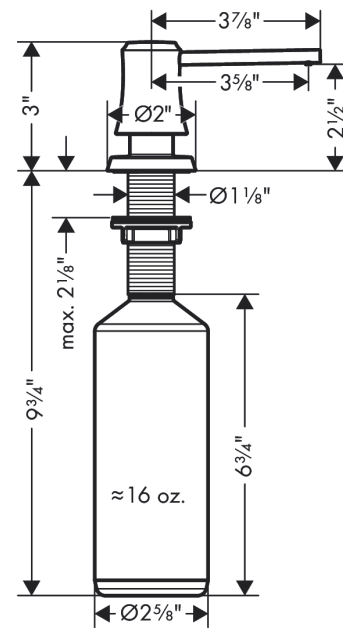

Joleena
Soap Dispenser
 Finish: **matte black** Part no. : **04796670**

Description

Features

- Durable metal construction
- Bottle capacity 16 oz

Item details

List Price \$ 79.00

Compliance / Sustainability

Product image

Scale drawing

Joleena
Soap Dispenser
 Finish: **matte black** Part no. : **04796670**

Exploded drawing

Year of production: >04/20

Joleena
Soap Dispenser
 Finish: **matte black** Part no. : **04796670**

Spare parts list

Year of production: >04/20

Pos.	Description	Part no.	Price	PU
1	pump	93535670	-	1
3	bottle for lotion dispenser	93278000	-	1