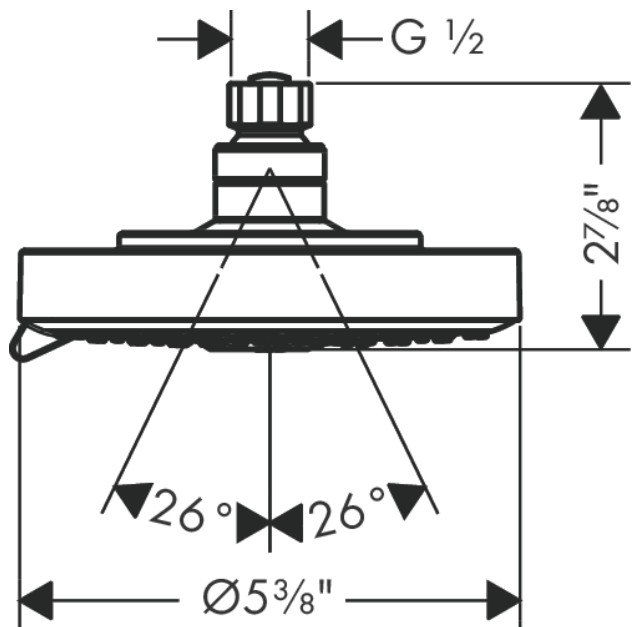

Raindance S

Showerhead 150 3-Jet, 1.75 GPM

Finish: **brushed nickel** Part no. : **04800820**

Description

Features

- Shower head size: 5.9"
- Spray modes: RainAir, BalanceAir, Whirl
- Max. flow: 1.75 GPM (6.6 L/Min)
- 86 spray channels
- Spray face finish: grey
- EcoAir Technology

Item details

List Price \$ 404.00

Technology

Compliance / Sustainability

Product image

Scale drawing

Raindance S
Showerhead 150 3-Jet, 1.75 GPM
Finish: **brushed nickel** Part no. : **04800820**

Exploded drawing