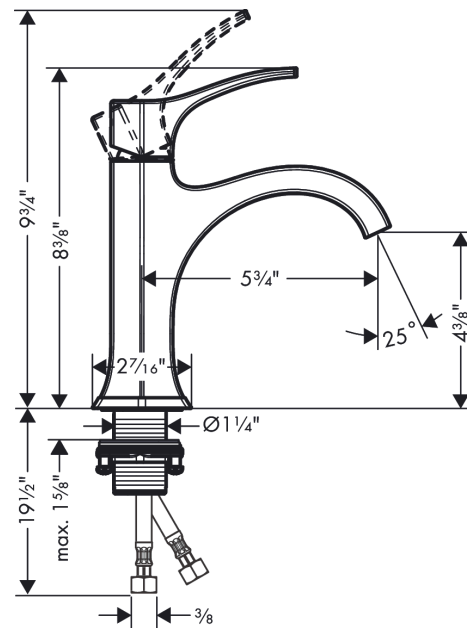

**Locarno**  
**Single-Hole Faucet 110 with Pop-Up Drain, 1.2 GPM**  
 Finish: **brushed gold optic** Part no. : **04810250**

**Description**

**Features**

- Consists of: Single-handle faucet, Pop-up assembly
- Handle variant: Lever
- Spray modes: Laminar spray
- Max. flow: 1.2 GPM (4.5 L/Min)
- Ceramic cartridge
- Includes pop-up drain

**Item details**

List Price \$ 541.00

**Technology**

**Compliance / Sustainability**

**Product image**

**Scale drawing**

**Locarno**  
**Single-Hole Faucet 110 with Pop-Up Drain, 1.2 GPM**  
 Finish: brushed gold optic Part no. : 04810250

## Locarno

**Single-Hole Faucet 110 with Pop-Up Drain, 1.2 GPM**

Finish: **brushed gold optic** Part no. : **04810250**

### Spare parts list

Year of production: >02/21

Pos.	Description	Part no.	Price	PU
1	handle	93910250	-	1
2	hollow set screw M6x10 DIN 916	96029000	-	1
3	flange	98863250	-	1
4	nut	98864000	-	1
5	O-ring 23x2	98398000	-	1
6	O-ring 27x1,5	92527000	-	1
7	O-ring 25x1,5	98146000	-	1
8	cartridge, assy	95973001	-	1
9	seal	98865000	-	1
10	adapter for cartridge	98866000	-	1
11	spray former	93085001	-	1
12	fixing set (Ø 32)	13961000	-	1
13	lever collar	97548000	-	1
14	pull rod	96657250	-	1
15	connection hose 23½" M8x0,75 3/8"	98600001	-	1
16	O-ring 7x1,5	98422000	-	1