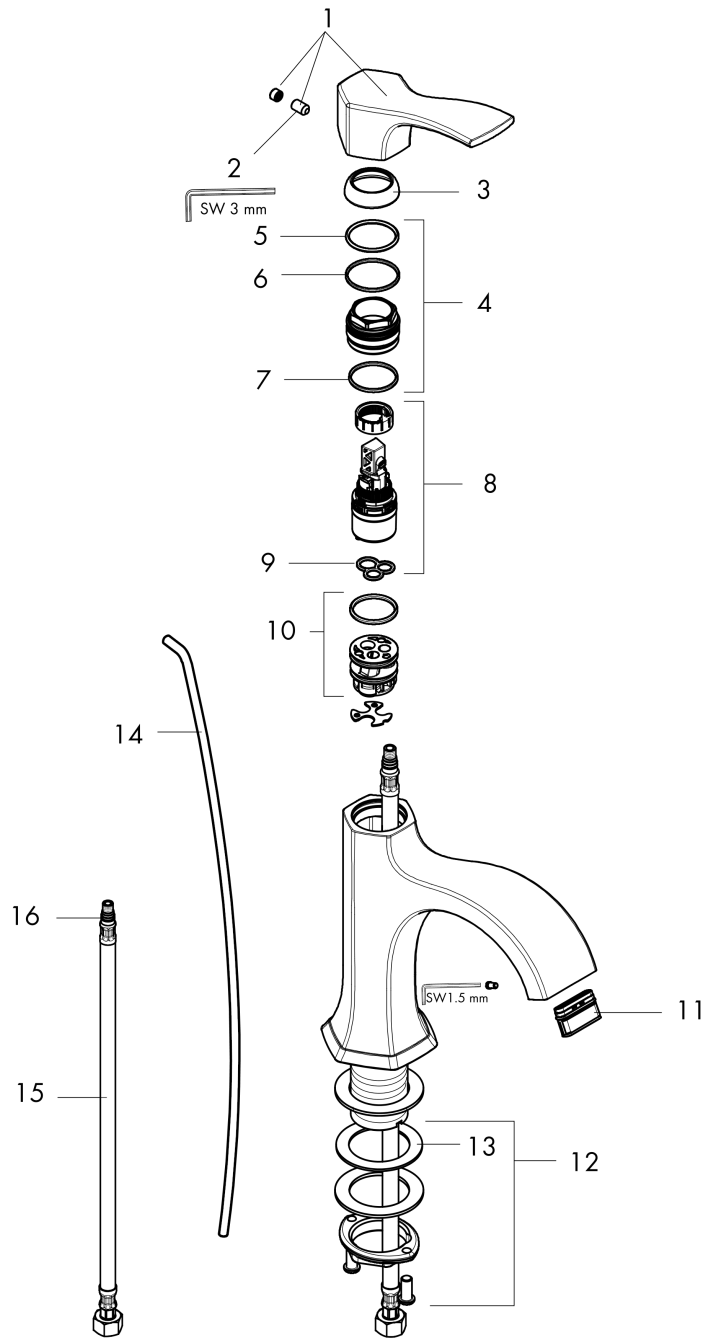

**Locarno**  
**Single-Hole Faucet 110 with Pop-Up Drain, 1.2 GPM**  
 Finish: **brushed gold optic** Part no. : **04810250**

**Description**

**Features**

- Consists of: Single-handle faucet, Pop-up assembly
- Handle variant: Lever
- Spray modes: Laminar spray
- Max. flow: 1.2 GPM (4.5 L/Min)
- Ceramic cartridge
- Includes pop-up drain

**Item details**

List Price \$ 541.00

**Technology**

**Compliance / Sustainability**

**Product image**

**Scale drawing**

**Locarno**  
**Single-Hole Faucet 110 with Pop-Up Drain, 1.2 GPM**  
 Finish: brushed gold optic Part no. : 04810250

## Locarno

**Single-Hole Faucet 110 with Pop-Up Drain, 1.2 GPM**

Finish: **brushed gold optic** Part no. : **04810250**

### Spare parts list

Year of production: >02/21

Pos.	Description	Part no.	Price	PU
1	handle	93910250	-	1
2	hollow set screw M6x10 DIN 916	96029000	-	1
3	flange	98863250	-	1
4	nut	98864000	-	1
5	O-ring 23x2	98398000	-	1
6	O-ring 27x1,5	92527000	-	1
7	O-ring 25x1,5	98146000	-	1
8	cartridge, assy	95973001	-	1
9	seal	98865000	-	1
10	adapter for cartridge	98866000	-	1
11	spray former	93085001	-	1
12	fixing set (Ø 32)	13961000	-	1
13	lever collar	97548000	-	1
14	pull rod	96657250	-	1
15	connection hose 23½" M8x0,75 3/8"	98600001	-	1
16	O-ring 7x1,5	98422000	-	1