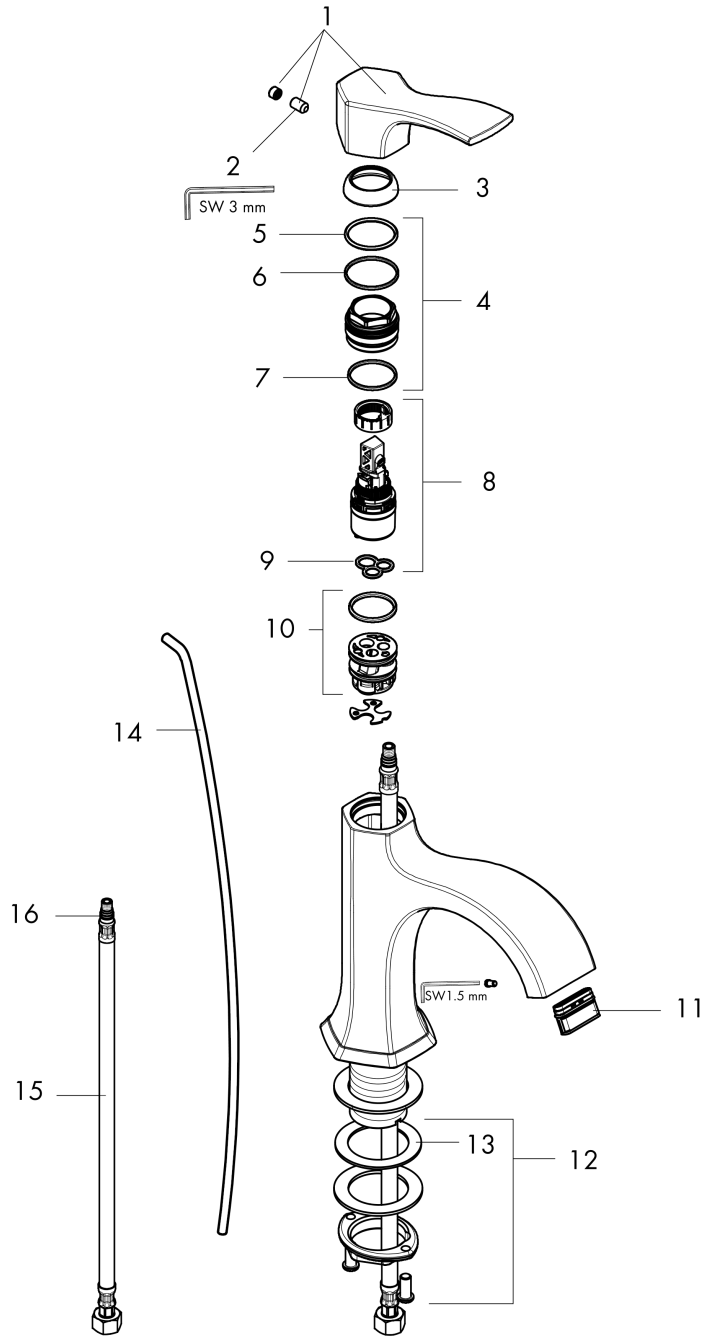

Locarno
Single-Hole Faucet 110 with Pop-Up Drain, 1.2 GPM
 Finish: **matte black** Part no. : **04810670**

Description

Features

- Consists of: Single-handle faucet, Pop-up assembly
- Handle variant: Lever
- Spray modes: Laminar spray
- Max. flow: 1.2 GPM (4.5 L/Min)
- Ceramic cartridge
- Includes pop-up drain

Item details

List Price \$ 541.00

Technology

Compliance / Sustainability

Product image

Scale drawing

Locarno
Single-Hole Faucet 110 with Pop-Up Drain, 1.2 GPM
 Finish: **matte black** Part no. : **04810670**

Exploded drawing

Year of production: >02/21

Locarno
Single-Hole Faucet 110 with Pop-Up Drain, 1.2 GPM
 Finish: **matte black** Part no. : **04810670**

Spare parts list

Year of production: >02/21

Pos.	Description	Part no.	Price	PU
1	handle	93910670	-	1
2	hollow set screw M6x10 DIN 916	96029000	-	1
3	flange	98863670	-	1
4	nut	98864000	-	1
5	O-ring 23x2	98398000	-	1
6	O-ring 27x1,5	92527000	-	1
7	O-ring 25x1,5	98146000	-	1
8	cartridge, assy	95973001	-	1
9	seal	98865000	-	1
10	adapter for cartridge	98866000	-	1
11	spray former	93085001	-	1
12	fixing set (Ø 32)	13961000	-	1
13	lever collar	97548000	-	1
14	pull rod	96657670	-	1
15	connection hose 23½" M8x0,75 3/8"	98600001	-	1
16	O-ring 7x1,5	98422000	-	1