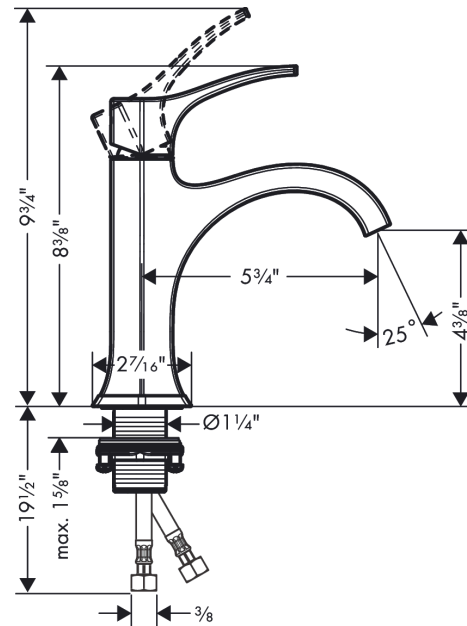

Locarno
Single-Hole Faucet 110 with Pop-Up Drain, 1.2 GPM
 Finish: **matte black** Part no. : **04810670**

Description

Features

- Consists of: Single-handle faucet, Pop-up assembly
- Handle variant: Lever
- Spray modes: Laminar spray
- Max. flow: 1.2 GPM (4.5 L/Min)
- Ceramic cartridge
- Includes pop-up drain

Item details

List Price \$ 541.00

Technology

Compliance / Sustainability

Product image

Scale drawing

Locarno
Single-Hole Faucet 110 with Pop-Up Drain, 1.2 GPM
 Finish: **matte black** Part no. : **04810670**

Exploded drawing

Year of production: >02/21

Locarno
Single-Hole Faucet 110 with Pop-Up Drain, 1.2 GPM
 Finish: **matte black** Part no. : **04810670**

Spare parts list

Year of production: >02/21

Pos.	Description	Part no.	Price	PU
1	handle	93910670	-	1
2	hollow set screw M6x10 DIN 916	96029000	-	1
3	flange	98863670	-	1
4	nut	98864000	-	1
5	O-ring 23x2	98398000	-	1
6	O-ring 27x1,5	92527000	-	1
7	O-ring 25x1,5	98146000	-	1
8	cartridge, assy	95973001	-	1
9	seal	98865000	-	1
10	adapter for cartridge	98866000	-	1
11	spray former	93085001	-	1
12	fixing set (Ø 32)	13961000	-	1
13	lever collar	97548000	-	1
14	pull rod	96657670	-	1
15	connection hose 23½" M8x0,75 3/8"	98600001	-	1
16	O-ring 7x1,5	98422000	-	1