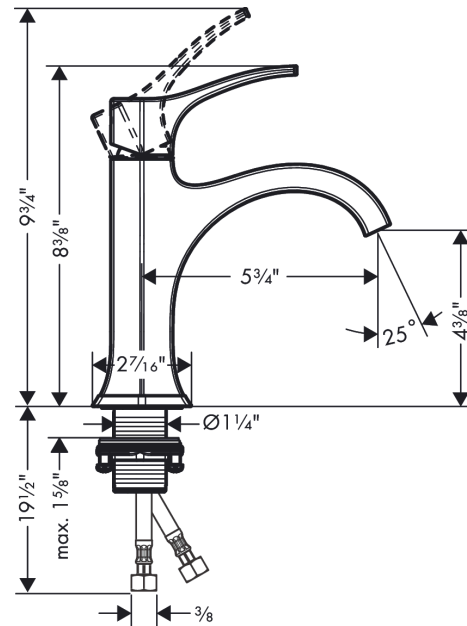

Locarno
Single-Hole Faucet 110 with Pop-Up Drain, 1.2 GPM
 Finish: **brushed nickel** Part no. : **04810820**

Description

Features

- Consists of: Single-handle faucet, Pop-up assembly
- Handle variant: Lever
- Spray modes: Laminar spray
- Max. flow: 1.2 GPM (4.5 L/Min)
- Ceramic cartridge
- Includes pop-up drain

Item details

List Price \$ 541.00

Technology

Compliance / Sustainability

Product image

Scale drawing

Locarno
Single-Hole Faucet 110 with Pop-Up Drain, 1.2 GPM
 Finish: brushed nickel Part no. : 04810820

Exploded drawing

Year of production: >02/21

Locarno

Single-Hole Faucet 110 with Pop-Up Drain, 1.2 GPM

Finish: **brushed nickel** Part no. : **04810820**

Spare parts list

Year of production: >02/21

Pos.	Description	Part no.	Price	PU
1	handle	93910820	-	1
2	hollow set screw M6x10 DIN 916	96029000	-	1
3	flange	98863820	-	1
4	nut	98864000	-	1
5	O-ring 23x2	98398000	-	1
6	O-ring 27x1,5	92527000	-	1
7	O-ring 25x1,5	98146000	-	1
8	cartridge, assy	95973001	-	1
9	seal	98865000	-	1
10	adapter for cartridge	98866000	-	1
11	spray former	93085001	-	1
12	fixing set (Ø 32)	13961000	-	1
13	lever collar	97548000	-	1
14	pull rod	96657820	-	1
15	connection hose 23½" M8x0,75 3/8"	98600001	-	1
16	O-ring 7x1,5	98422000	-	1