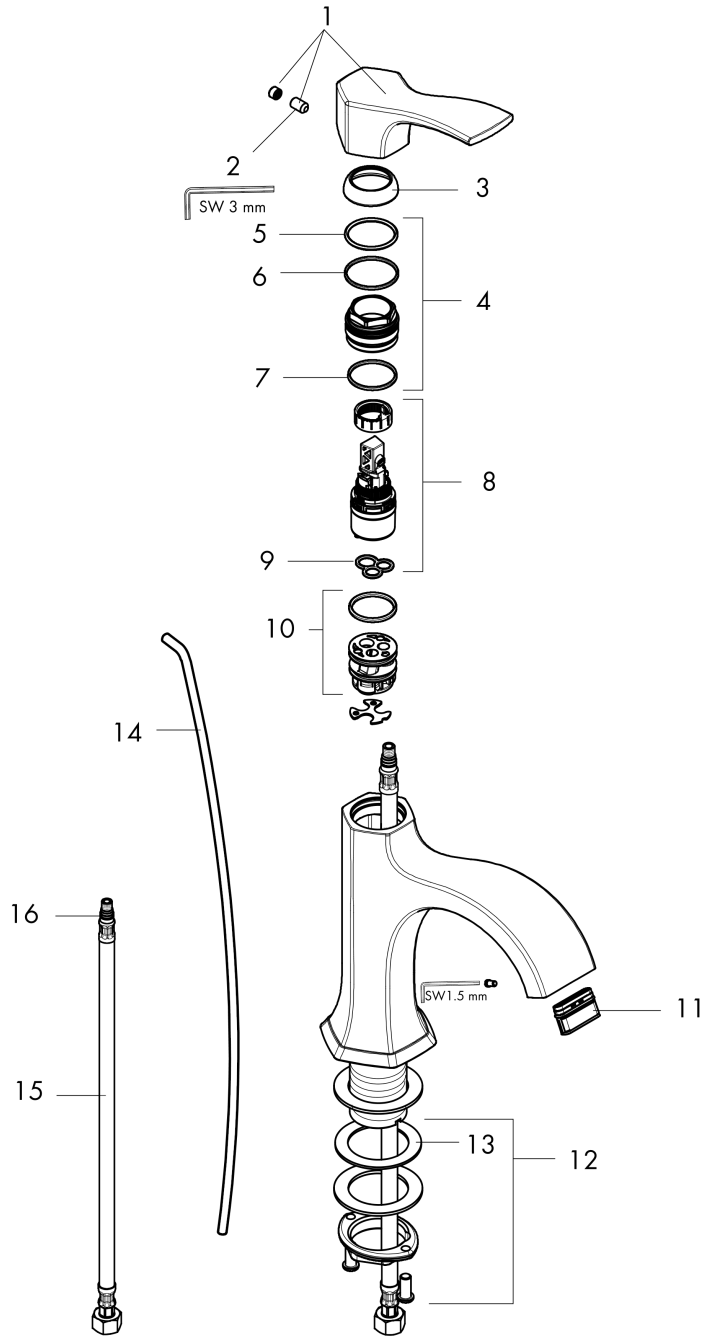

Locarno
Single-Hole Faucet 110 with Pop-Up Drain, 1.2 GPM
 Finish: **brushed nickel** Part no. : **04810820**

Description

Features

- Consists of: Single-handle faucet, Pop-up assembly
- Handle variant: Lever
- Spray modes: Laminar spray
- Max. flow: 1.2 GPM (4.5 L/Min)
- Ceramic cartridge
- Includes pop-up drain

Item details

List Price \$ 541.00

Technology

Compliance / Sustainability

Product image

Scale drawing

Locarno
Single-Hole Faucet 110 with Pop-Up Drain, 1.2 GPM
 Finish: brushed nickel Part no. : 04810820

Exploded drawing

Year of production: >02/21

Locarno

Single-Hole Faucet 110 with Pop-Up Drain, 1.2 GPM

Finish: **brushed nickel** Part no. : **04810820**

Spare parts list

Year of production: >02/21

Pos.	Description	Part no.	Price	PU
1	handle	93910820	-	1
2	hollow set screw M6x10 DIN 916	96029000	-	1
3	flange	98863820	-	1
4	nut	98864000	-	1
5	O-ring 23x2	98398000	-	1
6	O-ring 27x1,5	92527000	-	1
7	O-ring 25x1,5	98146000	-	1
8	cartridge, assy	95973001	-	1
9	seal	98865000	-	1
10	adapter for cartridge	98866000	-	1
11	spray former	93085001	-	1
12	fixing set (Ø 32)	13961000	-	1
13	lever collar	97548000	-	1
14	pull rod	96657820	-	1
15	connection hose 23½" M8x0,75 3/8"	98600001	-	1
16	O-ring 7x1,5	98422000	-	1