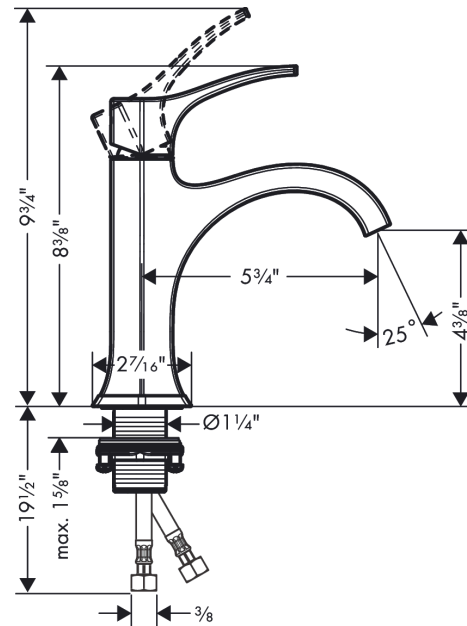

Locarno
Single-Hole Faucet 110 with Pop-Up Drain, 1.2 GPM
 Finish: **polished nickel** Part no. : **04810830**

Description

Features

- Consists of: Single-handle faucet, Pop-up assembly
- Handle variant: Lever
- Spray modes: Laminar spray
- Max. flow: 1.2 GPM (4.5 L/Min)
- Ceramic cartridge
- Includes pop-up drain

Item details

List Price \$ 520.00

Technology

Compliance / Sustainability

Product image

Scale drawing

Locarno
Single-Hole Faucet 110 with Pop-Up Drain, 1.2 GPM
 Finish: **polished nickel** Part no. : **04810830**

Exploded drawing

Year of production: >02/21

Locarno

Single-Hole Faucet 110 with Pop-Up Drain, 1.2 GPM

Finish: **polished nickel** Part no. : **04810830**

Spare parts list

Year of production: >02/21

Pos.	Description	Part no.	Price	PU
1	handle	93910830	-	1
2	hollow set screw M6x10 DIN 916	96029000	-	1
3	flange	98863830	-	1
4	nut	98864000	-	1
5	O-ring 23x2	98398000	-	1
6	O-ring 27x1,5	92527000	-	1
7	O-ring 25x1,5	98146000	-	1
8	cartridge, assy	95973001	-	1
9	seal	98865000	-	1
10	adapter for cartridge	98866000	-	1
11	spray former	93085001	-	1
12	fixing set (Ø 32)	13961000	-	1
13	lever collar	97548000	-	1
14	pull rod	96657830	-	1
15	connection hose 23½" M8x0,75 3/8"	98600001	-	1
16	O-ring 7x1,5	98422000	-	1