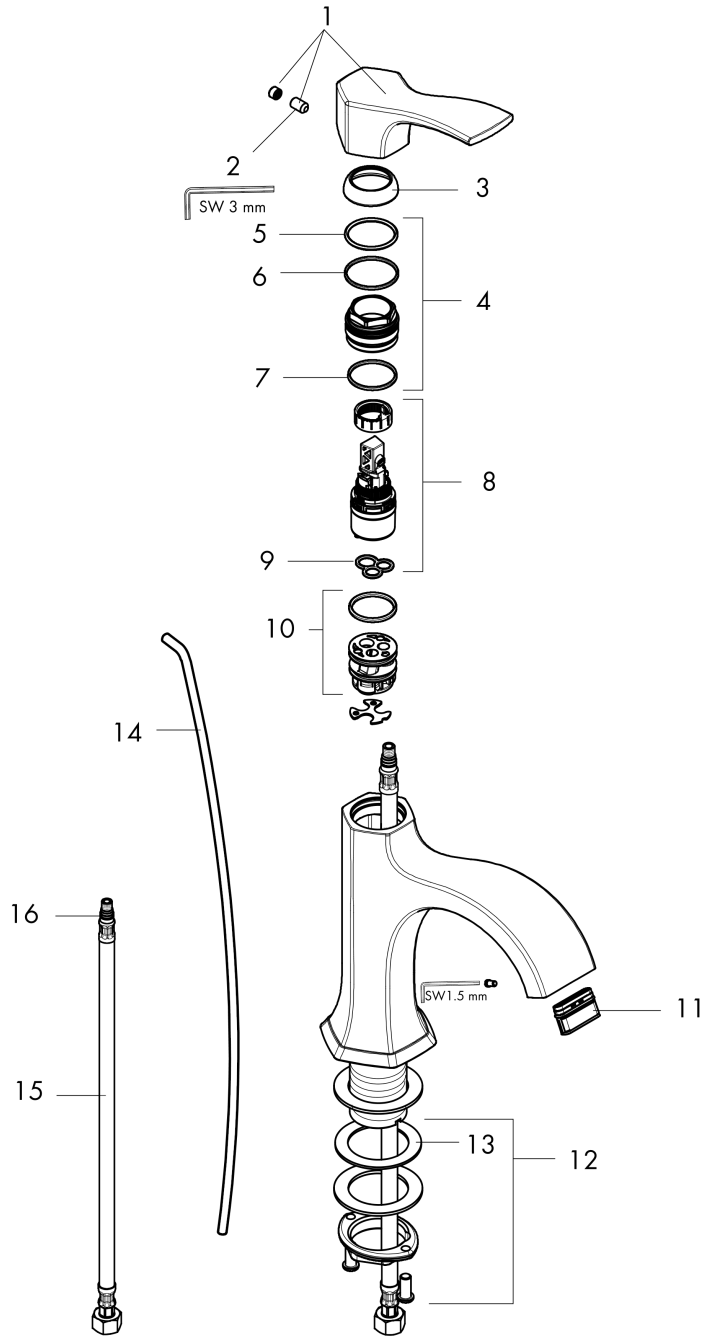

Locarno
Single-Hole Faucet 110 with Pop-Up Drain, 1.2 GPM
 Finish: **polished nickel** Part no. : **04810830**

Description

Features

- Consists of: Single-handle faucet, Pop-up assembly
- Handle variant: Lever
- Spray modes: Laminar spray
- Max. flow: 1.2 GPM (4.5 L/Min)
- Ceramic cartridge
- Includes pop-up drain

Item details

List Price \$ 520.00

Technology

Compliance / Sustainability

Product image

Scale drawing

Locarno
Single-Hole Faucet 110 with Pop-Up Drain, 1.2 GPM
 Finish: **polished nickel** Part no. : **04810830**

Exploded drawing

Year of production: >02/21

Locarno

Single-Hole Faucet 110 with Pop-Up Drain, 1.2 GPM

Finish: **polished nickel** Part no. : **04810830**

Spare parts list

Year of production: >02/21

Pos.	Description	Part no.	Price	PU
1	handle	93910830	-	1
2	hollow set screw M6x10 DIN 916	96029000	-	1
3	flange	98863830	-	1
4	nut	98864000	-	1
5	O-ring 23x2	98398000	-	1
6	O-ring 27x1,5	92527000	-	1
7	O-ring 25x1,5	98146000	-	1
8	cartridge, assy	95973001	-	1
9	seal	98865000	-	1
10	adapter for cartridge	98866000	-	1
11	spray former	93085001	-	1
12	fixing set (Ø 32)	13961000	-	1
13	lever collar	97548000	-	1
14	pull rod	96657830	-	1
15	connection hose 23½" M8x0,75 3/8"	98600001	-	1
16	O-ring 7x1,5	98422000	-	1