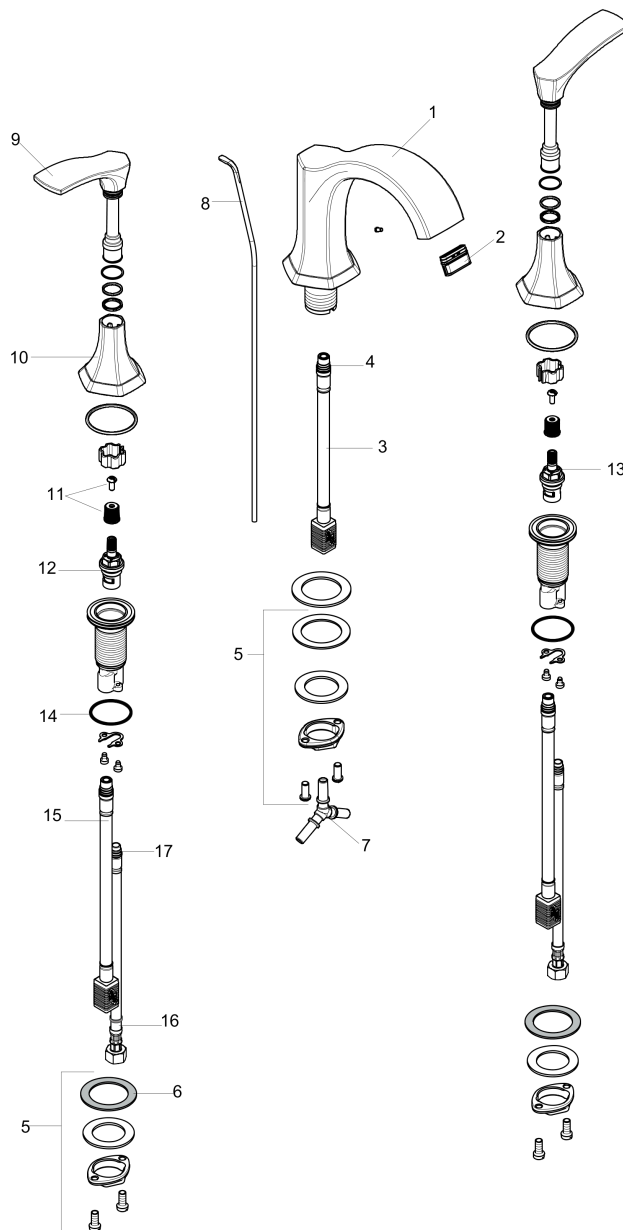

**Locarno**  
**Widespread Faucet with Pop-Up Drain, 1.2 GPM**  
 Finish: **matte black** Part no. : **04813670**

Exploded drawing

Year of production: >03/21

**Locarno**

**Widespread Faucet with Pop-Up Drain, 1.2 GPM**

Finish: **matte black** Part no. : **04813670**

**Spare parts list**

Year of production: >03/21

Pos.	Description	Part no.	Price	PU
1	spout cpl.	93924670	-	1
2	spray former	93085001	-	1
3	null	92913000	-	1
4	O-ring 8x1,75	97827000	-	1
5	null	92909000	-	1
6	lever collar	97548000	-	1
7	hose connection angel	92905000	-	1
8	pull rod	96657670	-	1
9	handle	93922670	-	1
10	escutcheon for handle	93923670	-	1
11	handle fixing set	98932000	-	1
12	shut off unit right closing	98817001	-	1
13	shut off unit left closing	95366001	-	1
14	null	92907000	-	1
15	null	92914000	-	1
16	connection hose 18½" M8x0,75 3/8"	96321001	-	1
17	O-ring 7x1,5	98422000	-	1