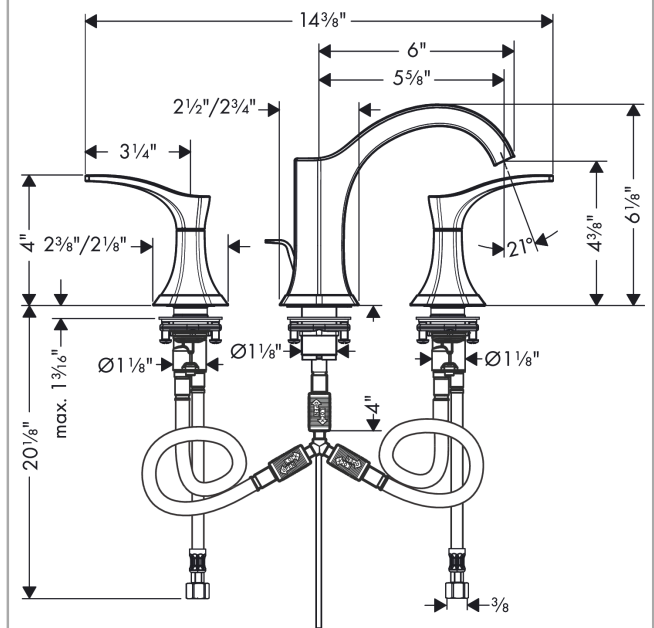

Locarno
Widespread Faucet with Pop-Up Drain, 1.2 GPM
 Finish: **brushed nickel** Part no. : **04813820**

Description

Features

- Consists of: Pop-up assembly
- Handle variant: Lever
- Spray modes: Laminar spray
- Max. flow: 1.2 GPM (4.5 L/Min)
- Ceramic valves 90°
- Includes pop-up drain

Item details

List Price \$ 855.00

Technology

Compliance / Sustainability

Product image

Scale drawing

Locarno
Widespread Faucet with Pop-Up Drain, 1.2 GPM
 Finish: brushed nickel Part no. : 04813820

Exploded drawing

Year of production: >03/21

Locarno

Widespread Faucet with Pop-Up Drain, 1.2 GPM

Finish: **brushed nickel** Part no. : **04813820**

Spare parts list

Year of production: >03/21

Pos.	Description	Part no.	Price	PU
1	spout cpl.	93924820	-	1
2	spray former	93085001	-	1
3	null	92913000	-	1
4	O-ring 8x1,75	97827000	-	1
5	null	92909000	-	1
6	lever collar	97548000	-	1
7	hose connection angel	92905000	-	1
8	pull rod	96657820	-	1
9	handle	93922820	-	1
10	escutcheon for handle	93923820	-	1
11	handle fixing set	98932000	-	1
12	shut off unit right closing	98817001	-	1
13	shut off unit left closing	95366001	-	1
14	null	92907000	-	1
15	null	92914000	-	1
16	connection hose 18½" M8x0,75 3/8"	96321001	-	1
17	O-ring 7x1,5	98422000	-	1
a	pop up waste	88509820	-	1