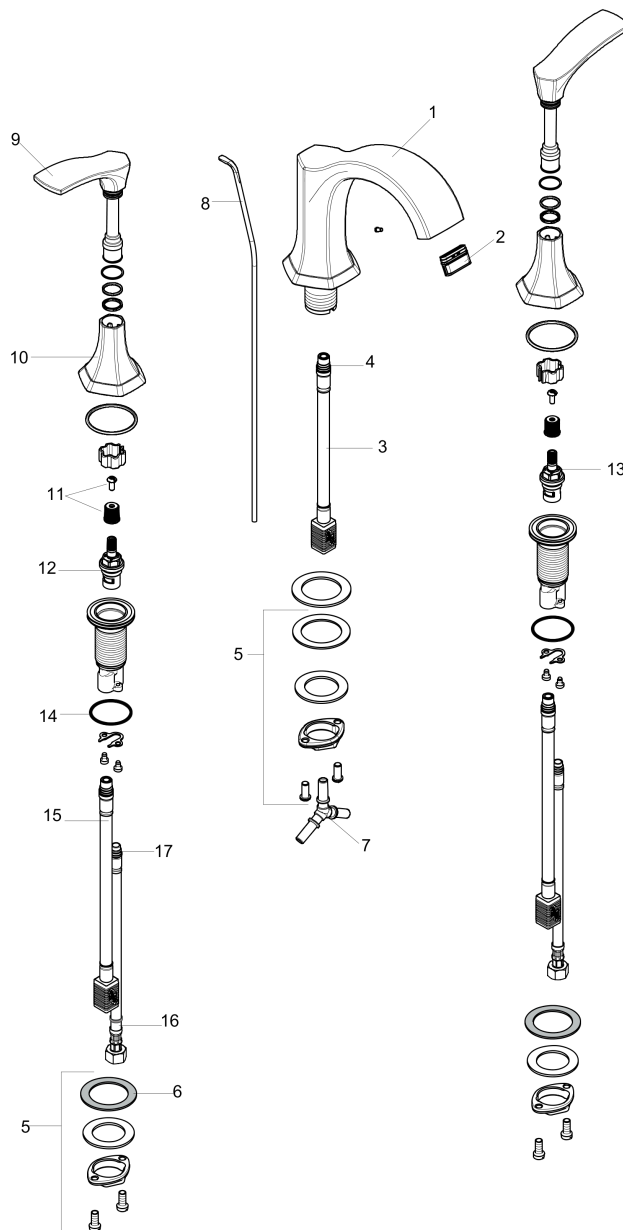

Locarno
Widespread Faucet with Pop-Up Drain, 1.2 GPM
 Finish: **brushed nickel** Part no. : **04813820**

Description

Features

- Consists of: Pop-up assembly
- Handle variant: Lever
- Spray modes: Laminar spray
- Max. flow: 1.2 GPM (4.5 L/Min)
- Ceramic valves 90°
- Includes pop-up drain

Item details

List Price \$ 855.00

Technology

Compliance / Sustainability

Product image

Scale drawing

Locarno
Widespread Faucet with Pop-Up Drain, 1.2 GPM
 Finish: brushed nickel Part no. : 04813820

Exploded drawing

Year of production: >03/21

Locarno

Widespread Faucet with Pop-Up Drain, 1.2 GPM

Finish: **brushed nickel** Part no. : **04813820**

Spare parts list

Year of production: >03/21

Pos.	Description	Part no.	Price	PU
1	spout cpl.	93924820	-	1
2	spray former	93085001	-	1
3	null	92913000	-	1
4	O-ring 8x1,75	97827000	-	1
5	null	92909000	-	1
6	lever collar	97548000	-	1
7	hose connection angel	92905000	-	1
8	pull rod	96657820	-	1
9	handle	93922820	-	1
10	escutcheon for handle	93923820	-	1
11	handle fixing set	98932000	-	1
12	shut off unit right closing	98817001	-	1
13	shut off unit left closing	95366001	-	1
14	null	92907000	-	1
15	null	92914000	-	1
16	connection hose 18½" M8x0,75 3/8"	96321001	-	1
17	O-ring 7x1,5	98422000	-	1
a	pop up waste	88509820	-	1