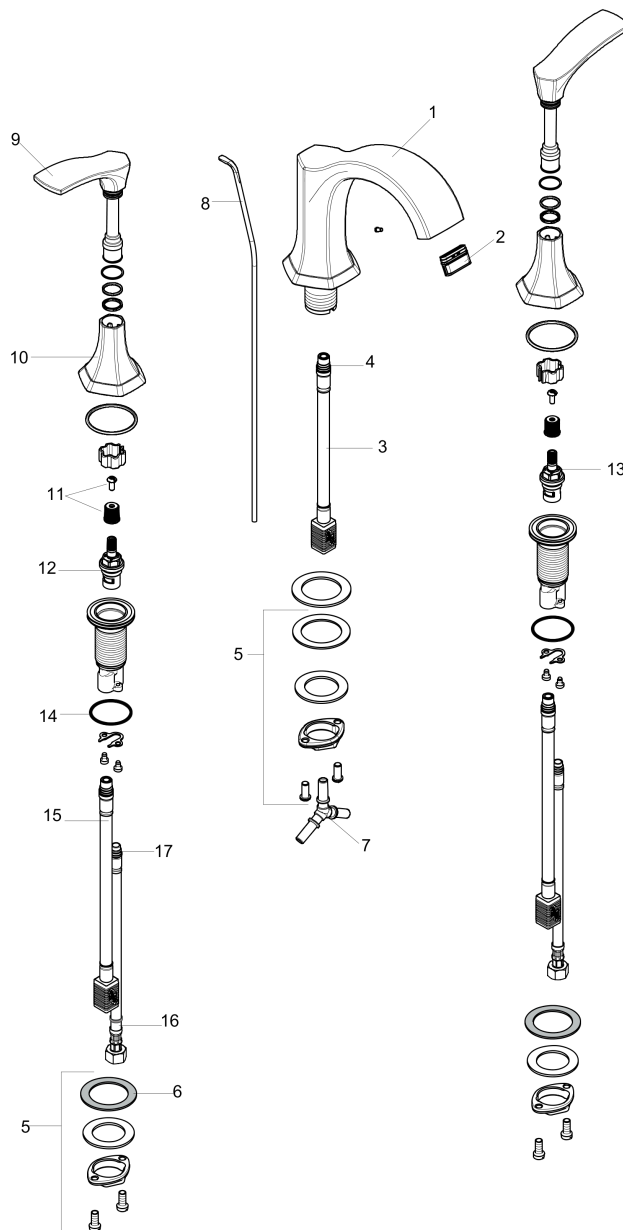

Locarno
Widespread Faucet with Pop-Up Drain, 1.2 GPM
 Finish: **polished nickel** Part no. : **04813830**

Exploded drawing

Year of production: >03/21

Locarno

Widespread Faucet with Pop-Up Drain, 1.2 GPM

Finish: **polished nickel** Part no. : **04813830**

Spare parts list

Year of production: >03/21

Pos.	Description	Part no.	Price	PU
1	spout cpl.	93924830	-	1
2	spray former	93085001	-	1
3	null	92913000	-	1
4	O-ring 8x1,75	97827000	-	1
5	null	92909000	-	1
6	lever collar	97548000	-	1
7	hose connection angel	92905000	-	1
8	pull rod	96657830	-	1
9	handle	93922830	-	1
10	escutcheon for handle	93923830	-	1
11	handle fixing set	98932000	-	1
12	shut off unit right closing	98817001	-	1
13	shut off unit left closing	95366001	-	1
14	null	92907000	-	1
15	null	92914000	-	1
16	connection hose 18½" M8x0,75 3/8"	96321001	-	1
17	O-ring 7x1,5	98422000	-	1
a	pop up waste	88509830	-	1