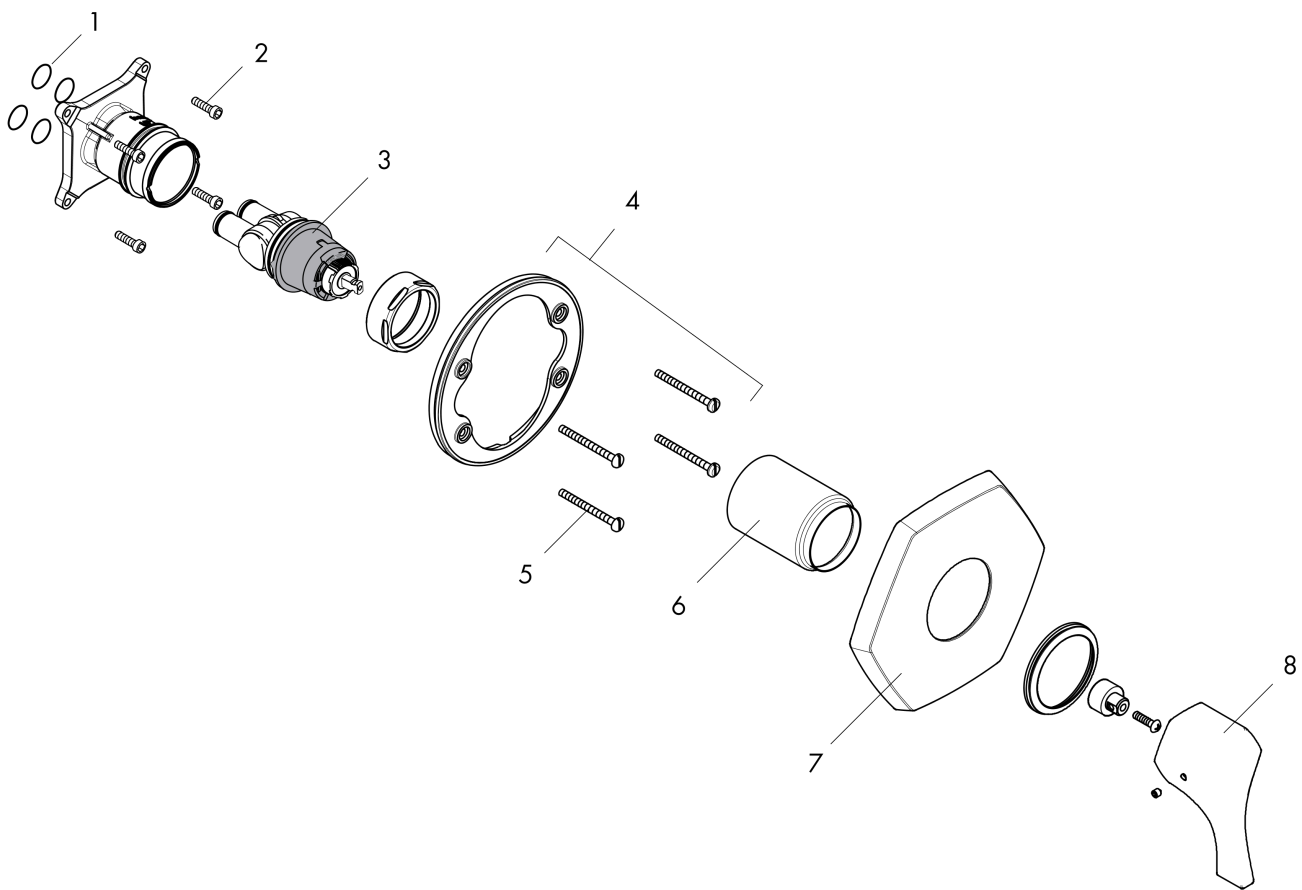

Locarno
Pressure Balance Trim
 Finish: **brushed gold optic** Part no. : **04822250**

Description

Item details

List Price \$ 355.00

Compliance / Sustainability

Product image

Scale drawing

Locarno

Pressure Balance Trim

Finish: **brushed gold optic**

Part no. : **04822250**

Exploded drawing

Year of production: **>03/21**

Locarno

Pressure Balance Trim

Finish: **brushed gold optic** Part no. : **04822250**

Spare parts list

Year of production: >03/21

Pos.	Description	Part no.	Price	PU
1	O-ring 16x2	98133000	-	1
2	set of screws	96525000	-	1
3	cartridge, assy	88727000	-	1
4	holder for escutcheon	98793000	-	1
5	set of screws	93244000	-	1
6	sleeve	88765250	-	1
7	escutcheon	93912251	-	1
8	handle	93911251	-	1
a	extension 25 mm	13595000	-	1