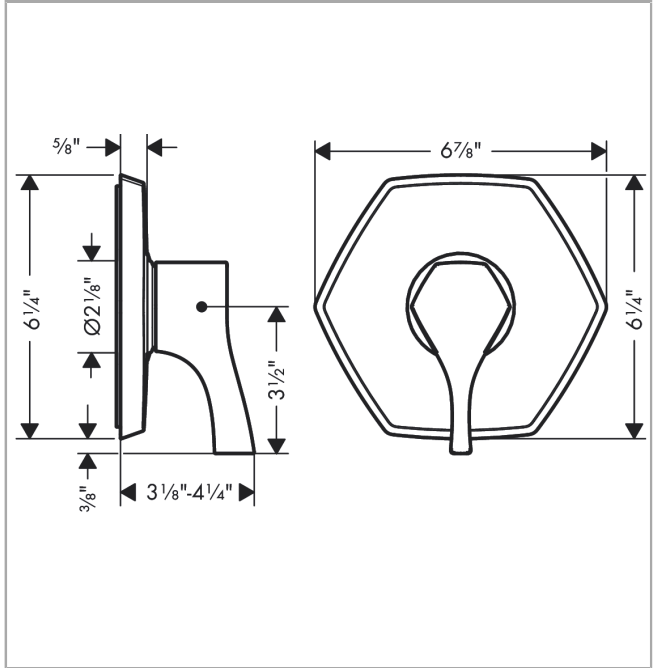

Locarno
Pressure Balance Trim
 Finish: **brushed gold optic** Part no. : **04822250**

Description

Item details

List Price \$ 355.00

Compliance / Sustainability

Product image

Scale drawing

Locarno

Pressure Balance Trim

Finish: **brushed gold optic**

Part no. : **04822250**

Exploded drawing

Year of production: **>03/21**

Locarno

Pressure Balance Trim

Finish: **brushed gold optic** Part no. : **04822250**

Spare parts list

Year of production: >03/21

Pos.	Description	Part no.	Price	PU
1	O-ring 16x2	98133000	-	1
2	set of screws	96525000	-	1
3	cartridge, assy	88727000	-	1
4	holder for escutcheon	98793000	-	1
5	set of screws	93244000	-	1
6	sleeve	88765250	-	1
7	escutcheon	93912251	-	1
8	handle	93911251	-	1
a	extension 25 mm	13595000	-	1