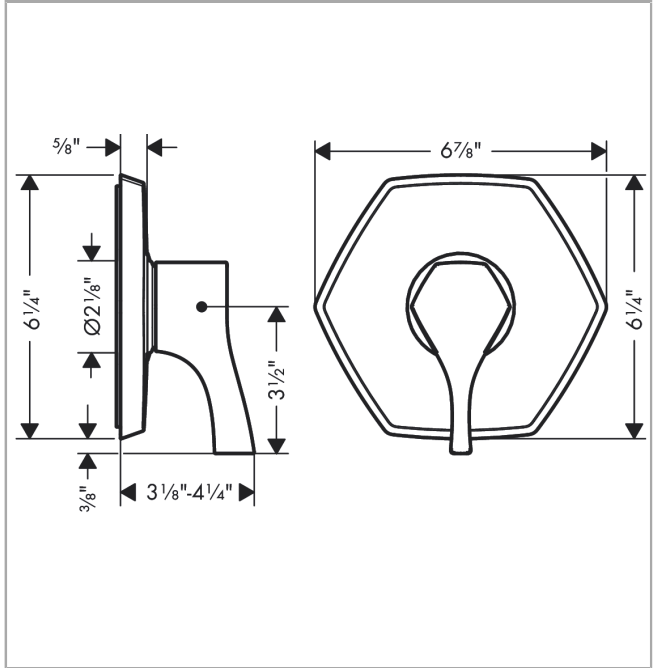

Locarno
Pressure Balance Trim
 Finish: **matte black** Part no. : **04822670**

Description

Item details

List Price \$ 355.00

Compliance / Sustainability

Product image

Scale drawing

Locarno
Pressure Balance Trim
 Finish: **matte black** Part no. : **04822670**

Exploded drawing

Year of production: >03/21

Locarno

Pressure Balance Trim

Finish: **matte black** Part no. : **04822670**

Spare parts list

Year of production: >03/21

Pos.	Description	Part no.	Price	PU
1	O-ring 16x2	98133000	-	1
2	set of screws	96525000	-	1
3	cartridge, assy	88727000	-	1
4	holder for escutcheon	98793000	-	1
5	set of fixing screws	96454000	-	1
6	sleeve	88765670	-	1
7	escutcheon	93912671	-	1
8	handle	93911671	-	1
a	extension 25 mm	13595000	-	1