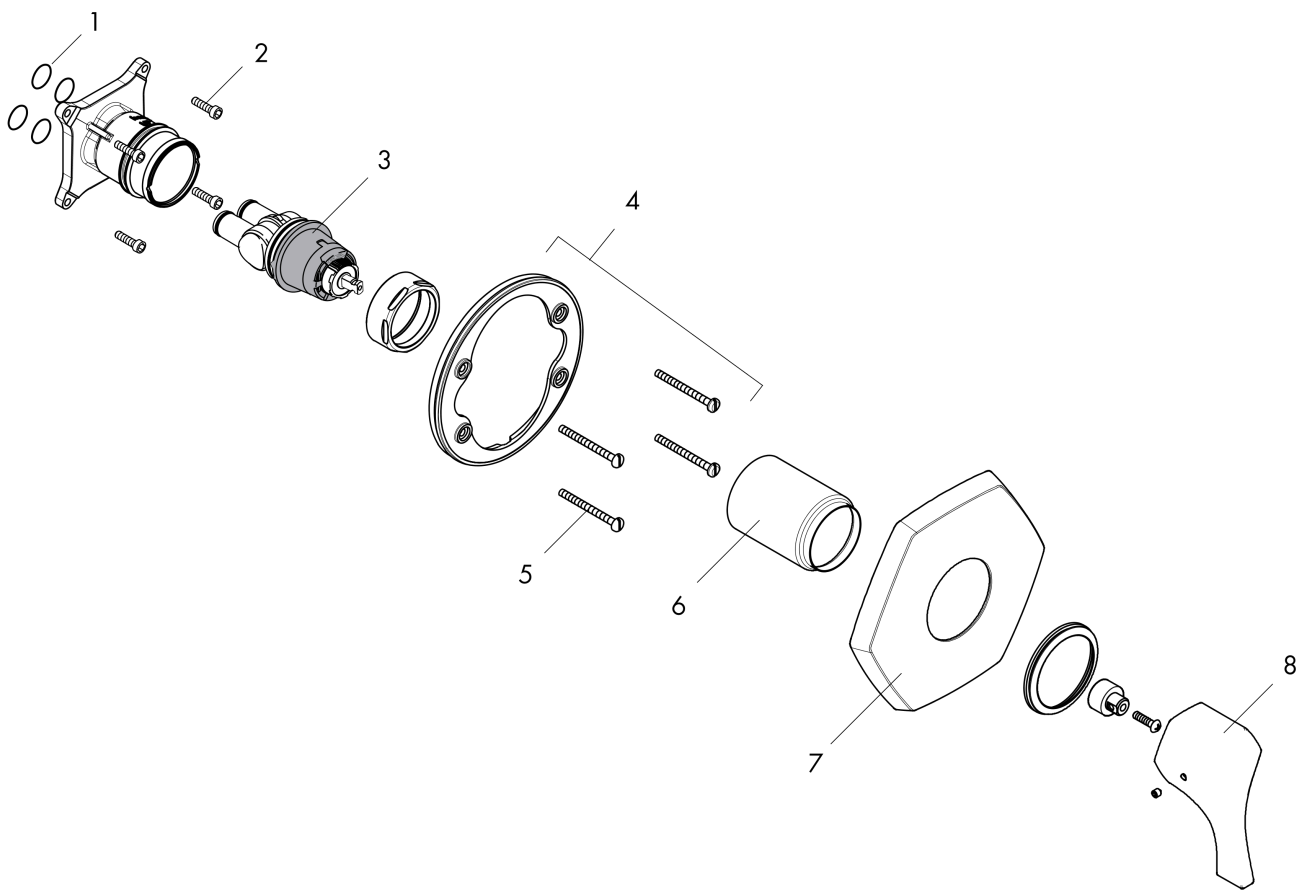

Locarno
Pressure Balance Trim
 Finish: **matte black** Part no. : **04822670**

Description

Item details

List Price \$ 355.00

Compliance / Sustainability

Product image

Scale drawing

Locarno
Pressure Balance Trim
 Finish: **matte black** Part no. : **04822670**

Exploded drawing

Year of production: >03/21

Locarno

Pressure Balance Trim

Finish: **matte black** Part no. : **04822670**

Spare parts list

Year of production: >03/21

Pos.	Description	Part no.	Price	PU
1	O-ring 16x2	98133000	-	1
2	set of screws	96525000	-	1
3	cartridge, assy	88727000	-	1
4	holder for escutcheon	98793000	-	1
5	set of fixing screws	96454000	-	1
6	sleeve	88765670	-	1
7	escutcheon	93912671	-	1
8	handle	93911671	-	1
a	extension 25 mm	13595000	-	1