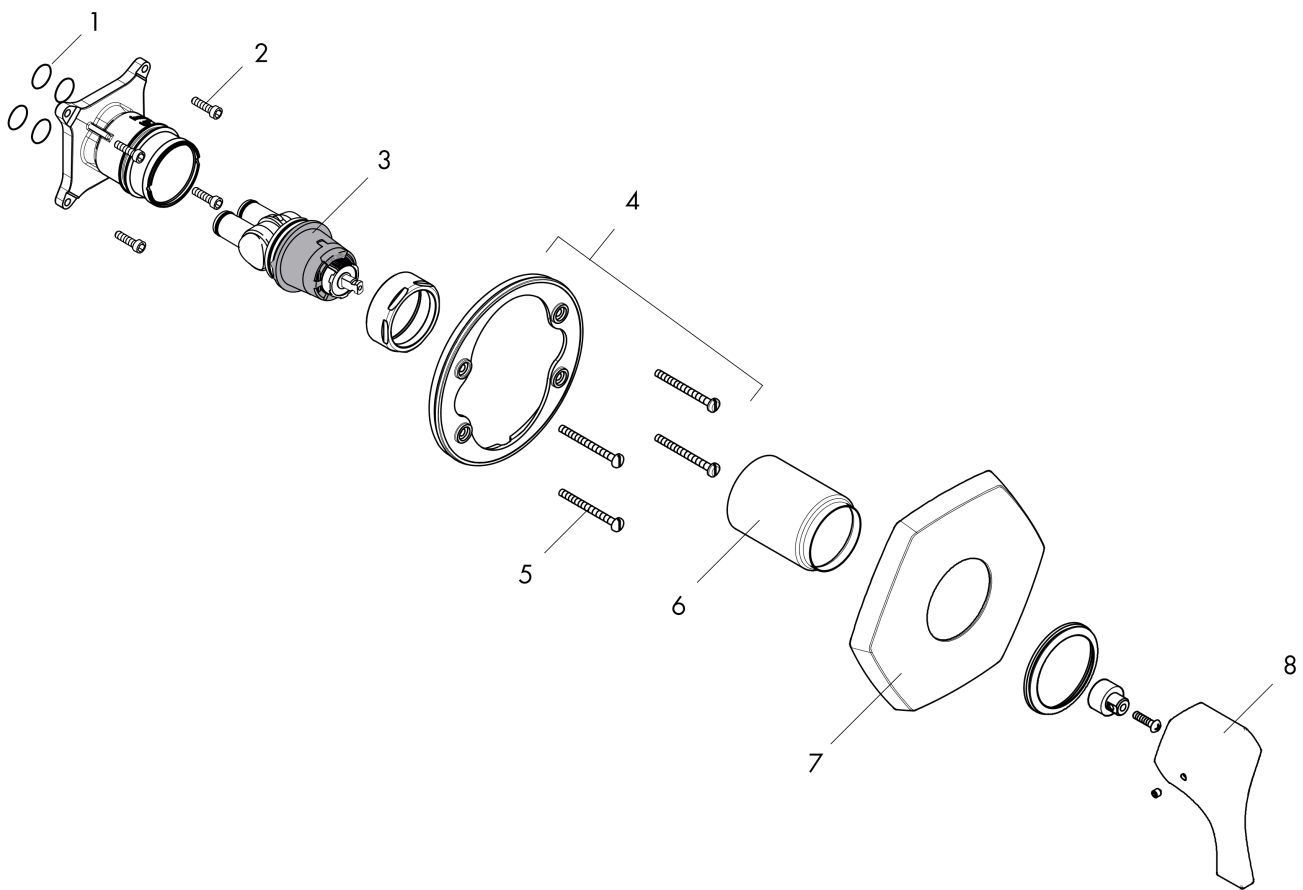

**Locarno  
Pressure Balance Trim**

Finish: **brushed nickel** Part no. : **04822820**

**Description**

**Features**

- Temperature and on/off control for 1 outlet
- Max. flow: 5.44 GPM (20.6 L/Min)
- Connection type: Rough

**Item details**

List Price \$ 355.00

**Compliance / Sustainability**

**Product image**

**Scale drawing**

**Locarno**  
**Pressure Balance Trim**  
 Finish: brushed nickel

Part no. : **04822820**

Exploded drawing

Year of production: >03/21

**Locarno**  
**Pressure Balance Trim**

Finish: **brushed nickel**    Part no. : **04822820**

**Spare parts list**

Year of production: >03/21

Pos.	Description	Part no.	Price	PU
1	O-ring 16x2	98133000	-	1
2	set of screws	96525000	-	1
3	cartridge, assy	88727000	-	1
4	holder for escutcheon	98793000	-	1
5	set of fixing screws	96454000	-	1
6	sleeve	88765820	-	1
7	escutcheon	93912821	-	1
8	handle	93911821	-	1
a	extension 25 mm	13595000	-	1