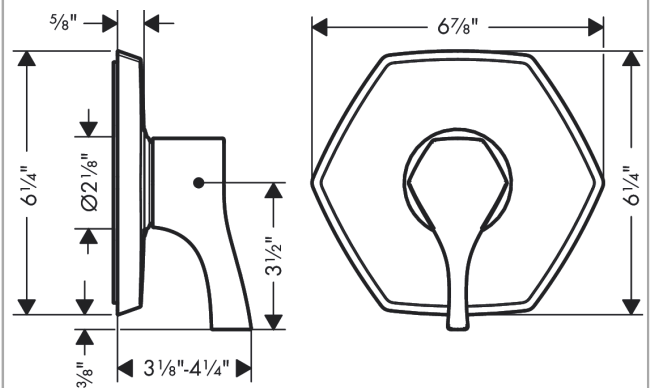

**Locarno  
Pressure Balance Trim**

Finish: **brushed nickel** Part no. : **04822820**

**Description**

**Features**

- Temperature and on/off control for 1 outlet
- Max. flow: 5.44 GPM (20.6 L/Min)
- Connection type: Rough

**Item details**

List Price \$ 355.00

**Compliance / Sustainability**

**Product image**

**Scale drawing**

**Locarno**  
**Pressure Balance Trim**  
 Finish: brushed nickel

Part no. : **04822820**

Exploded drawing

Year of production: >03/21

**Locarno**  
**Pressure Balance Trim**

Finish: **brushed nickel**    Part no. : **04822820**

**Spare parts list**

Year of production: >03/21

Pos.	Description	Part no.	Price	PU
1	O-ring 16x2	98133000	-	1
2	set of screws	96525000	-	1
3	cartridge, assy	88727000	-	1
4	holder for escutcheon	98793000	-	1
5	set of fixing screws	96454000	-	1
6	sleeve	88765820	-	1
7	escutcheon	93912821	-	1
8	handle	93911821	-	1
a	extension 25 mm	13595000	-	1