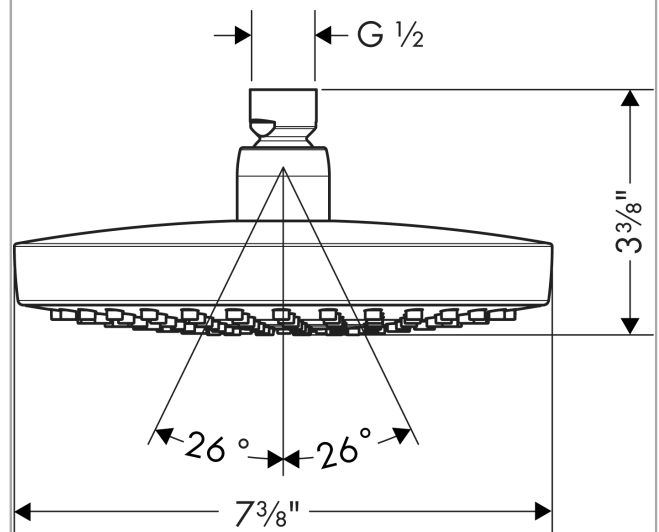

Croma Select S
Showerhead 180 2-Jet, 2.5 GPM
 Finish: **brushed bronze** Part no. : **04825140**

Description

Features

- Shower head size: 7 1/8"
- Spray modes: Rain, IntenseRain
- Max. flow: 2.5 GPM (9.5 L/Min)
- Select button for comfortable alternation of spray modes
- 147 spray channels
- Spray face finish: Fully-finished matching spray face

Item details

List Price \$ 478.00

Technology

Compliance / Sustainability

Product image

Scale drawing

Croma Select S
Showerhead 180 2-Jet, 2.5 GPM
Finish: **brushed bronze** Part no. : **04825140**

Exploded drawing

Year of production: >08/21

Croma Select S
Showerhead 180 2-Jet, 2.5 GPM
 Finish: **brushed bronze** Part no. : **04825140**

Spare parts list

Year of production: >08/21

Pos.	Description	Part no.	Price	PU
1	seal	98058000	-	1
2	filter	97735000	-	1
3	selector assy	98343001	-	1