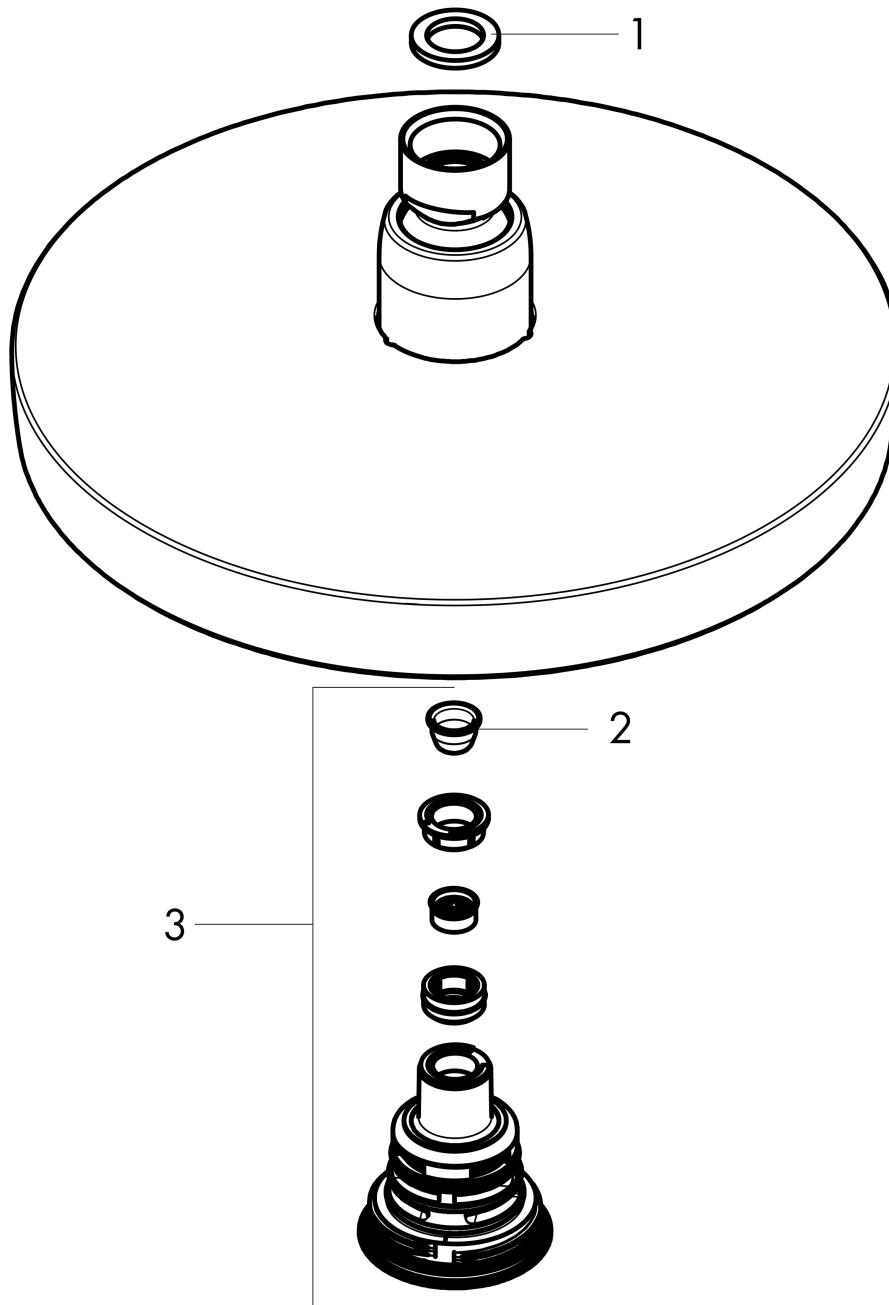

Croma Select S
Showerhead 180 2-Jet, 2.5 GPM
 Finish: **brushed bronze** Part no. : **04825140**

Description

Features

- Shower head size: 7 1/8"
- Spray modes: Rain, IntenseRain
- Max. flow: 2.5 GPM (9.5 L/Min)
- Select button for comfortable alternation of spray modes
- 147 spray channels
- Spray face finish: Fully-finished matching spray face

Item details

List Price \$ 478.00

Technology

Compliance / Sustainability

Product image

Scale drawing

Croma Select S
Showerhead 180 2-Jet, 2.5 GPM
Finish: **brushed bronze** Part no. : **04825140**

Exploded drawing

Year of production: >08/21

Croma Select S
Showerhead 180 2-Jet, 2.5 GPM
 Finish: **brushed bronze** Part no. : **04825140**

Spare parts list

Year of production: >08/21

Pos.	Description	Part no.	Price	PU
1	seal	98058000	-	1
2	filter	97735000	-	1
3	selector assy	98343001	-	1