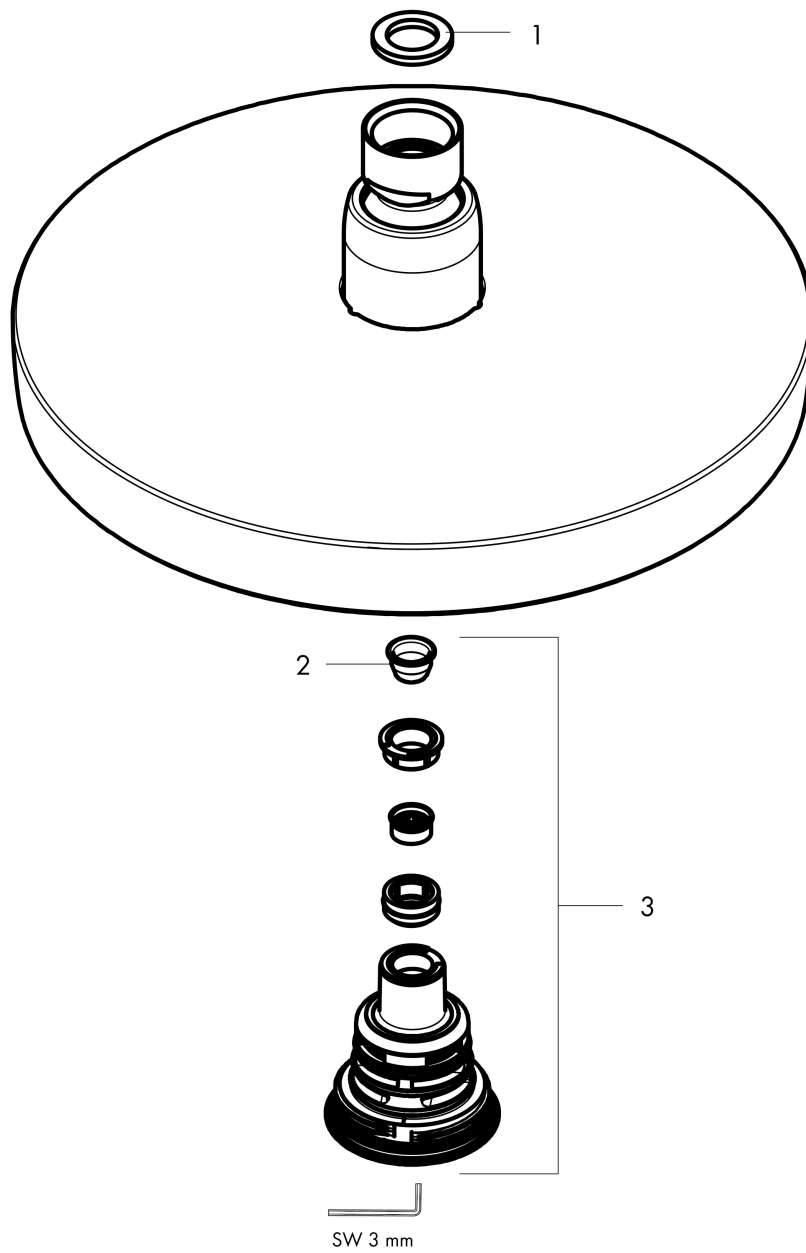

Croma Select S
Showerhead 180 2-Jet, 2.5 GPM
 Finish: **matte black** Part no. : **04825670**

Description

Features

- Shower head size: 7 1/8"
- Spray modes: Rain, IntenseRain
- Max. flow: 2.5 GPM (9.5 L/Min)
- Select button for comfortable alternation of spray modes
- 147 spray channels
- Spray face finish: Fully-finished matching spray face

Item details

List Price \$ 478.00

Technology

Compliance / Sustainability

Product image

Scale drawing

Croma Select S
Showerhead 180 2-Jet, 2.5 GPM
 Finish: **matte black** Part no. : **04825670**

Exploded drawing

Year of production: >08/21

Croma Select S
Showerhead 180 2-Jet, 2.5 GPM
 Finish: **matte black** Part no. : **04825670**

Spare parts list

Year of production: >08/21

Pos.	Description	Part no.	Price	PU
1	seal	98058000	-	1
2	filter	97735000	-	1