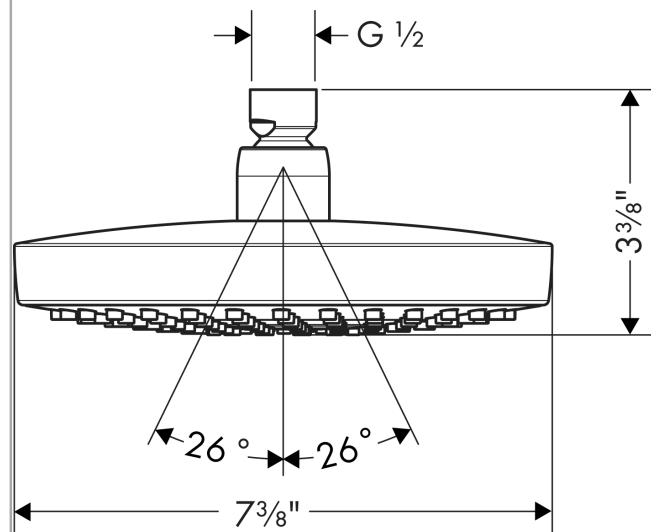

Croma Select S
Showerhead 180 2-Jet, 2.5 GPM
 Finish: **matte black** Part no. : **04825670**

Description

Features

- Shower head size: 7 1/8"
- Spray modes: Rain, IntenseRain
- Max. flow: 2.5 GPM (9.5 L/Min)
- Select button for comfortable alternation of spray modes
- 147 spray channels
- Spray face finish: Fully-finished matching spray face

Item details

List Price \$ 478.00

Technology

Compliance / Sustainability

Product image

Scale drawing

Croma Select S
Showerhead 180 2-Jet, 2.5 GPM
 Finish: **matte black** Part no. : **04825670**

Exploded drawing

Year of production: >08/21

Croma Select S
Showerhead 180 2-Jet, 2.5 GPM
 Finish: **matte black** Part no. : **04825670**

Spare parts list

Year of production: >08/21

Pos.	Description	Part no.	Price	PU
1	seal	98058000	-	1
2	filter	97735000	-	1