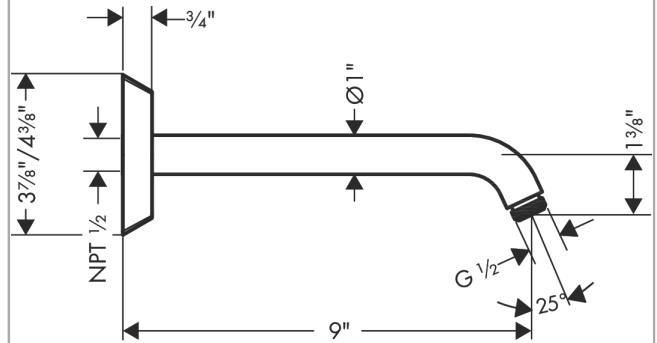

Locarno
Showerarm, 9"
 Finish: **matte black** Part no. : **04826670**

Description

Features

- Length: 9"
- Solid Brass
- Connection type: 1/2" NPT
- Escutcheon, Showerarm

Item details

List Price \$ 263.00

Compliance / Sustainability

Product image

Scale drawing

Locarno
Showerarm, 9"
 Finish: **matte black** Part no. : **04826670**

Exploded drawing

Year of production: >04/21

Locarno
Showerarm, 9"
 Finish: **matte black** Part no. : **04826670**

Spare parts list

Year of production: >04/21

Pos.	Description	Part no.	Price	PU
1	escutcheon	93890670	-	1