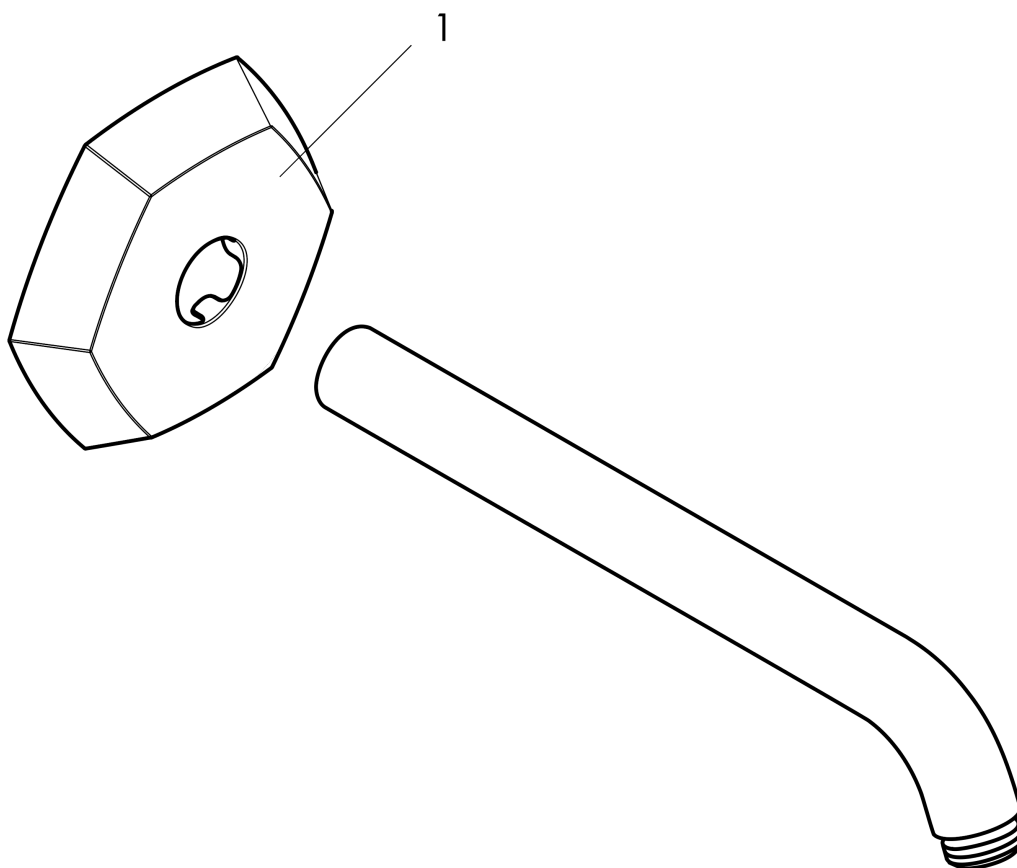

Locarno
Showerarm, 9"
 Finish: **matte black** Part no. : **04826670**

Description

Features

- Length: 9"
- Solid Brass
- Connection type: 1/2" NPT
- Escutcheon, Showerarm

Item details

List Price \$ 263.00

Compliance / Sustainability

Product image

Scale drawing

Locarno
Showerarm, 9"
 Finish: **matte black** Part no. : **04826670**

Exploded drawing

Year of production: >04/21

Locarno
Showerarm, 9"
 Finish: **matte black** Part no. : **04826670**

Spare parts list

Year of production: >04/21

Pos.	Description	Part no.	Price	PU
1	escutcheon	93890670	-	1