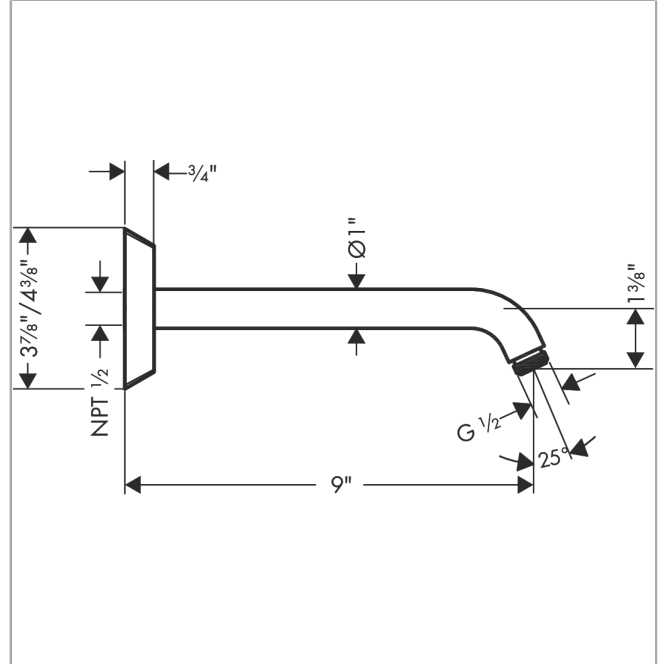

**Locarno
Showerarm, 9"**

Finish: **brushed nickel** Part no. : **04826820**

Description

Features

- Length: 9"
- Solid Brass
- Connection type: 1/2" NPT
- Escutcheon, Showerarm

Item details

List Price \$ 263.00

Compliance / Sustainability

Product image

Scale drawing

**Locarno
Showerarm, 9"**

Finish: **brushed nickel** Part no. : **04826820**

Exploded drawing

Year of production: >04/21

Locarno

Showerarm, 9"

Finish: **brushed nickel** Part no. : **04826820**

Spare parts list

Year of production: >04/21

Pos.	Description	Part no.	Price	PU
1	escutcheon	93890820	-	1