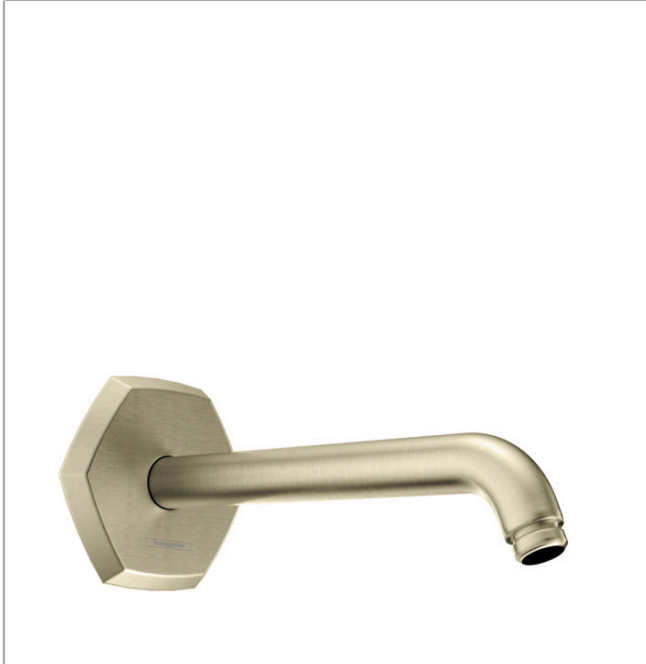

**Locarno
Showerarm, 9"**

Finish: **brushed nickel** Part no. : **04826820**

Description

Features

- Length: 9"
- Solid Brass
- Connection type: 1/2" NPT
- Escutcheon, Showerarm

Item details

List Price \$ 263.00

Compliance / Sustainability

Product image

Scale drawing

**Locarno
Showerarm, 9"**

Finish: **brushed nickel** Part no. : **04826820**

Exploded drawing

Year of production: >04/21

Locarno

Showerarm, 9"

Finish: **brushed nickel** Part no. : **04826820**

Spare parts list

Year of production: >04/21

Pos.	Description	Part no.	Price	PU
1	escutcheon	93890820	-	1