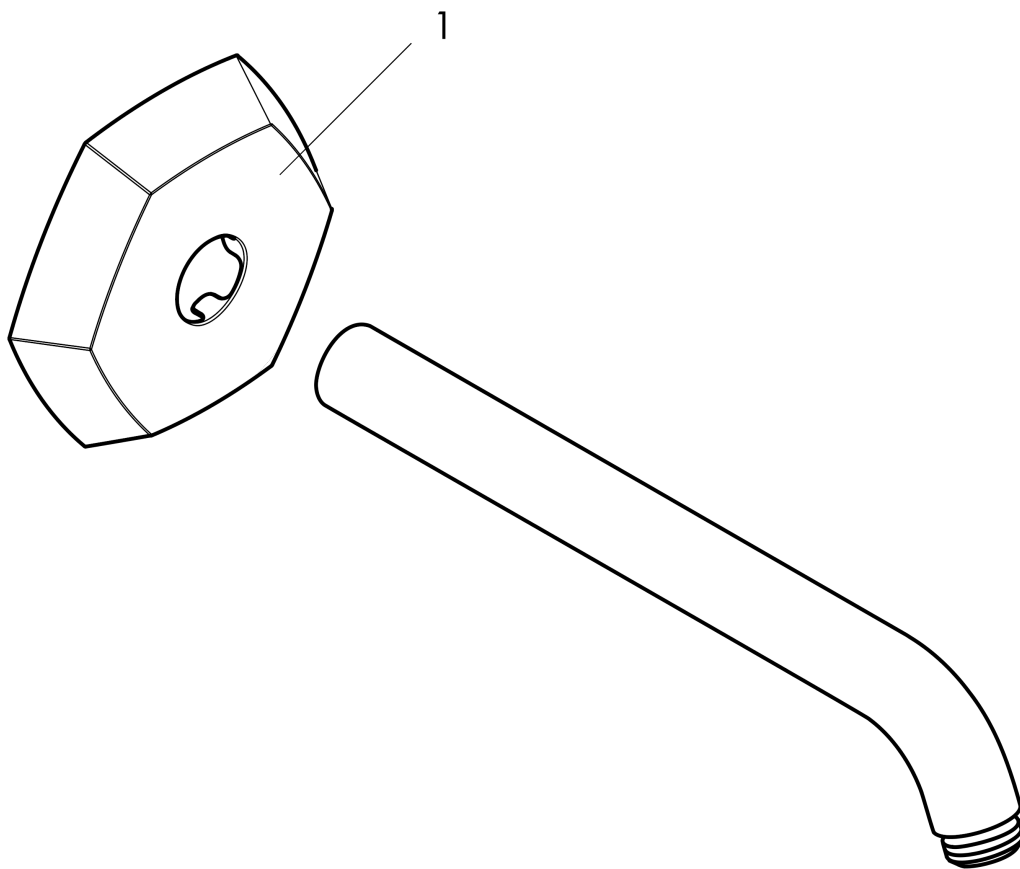

**Locarno
Showerarm, 9"**

Finish: **brushed nickel** Part no. : **04826820**

Description

Features

- Length: 9"
- Solid Brass
- Connection type: 1/2" NPT
- Escutcheon, Showerarm

Item details

List Price \$ 263.00

Compliance / Sustainability

Product image

Scale drawing

**Locarno
Showerarm, 9"**

Finish: **brushed nickel** Part no. : **04826820**

Exploded drawing

Year of production: >04/21

Locarno

Showerarm, 9"

Finish: **brushed nickel** Part no. : **04826820**

Spare parts list

Year of production: >04/21

Pos.	Description	Part no.	Price	PU
1	escutcheon	93890820	-	1