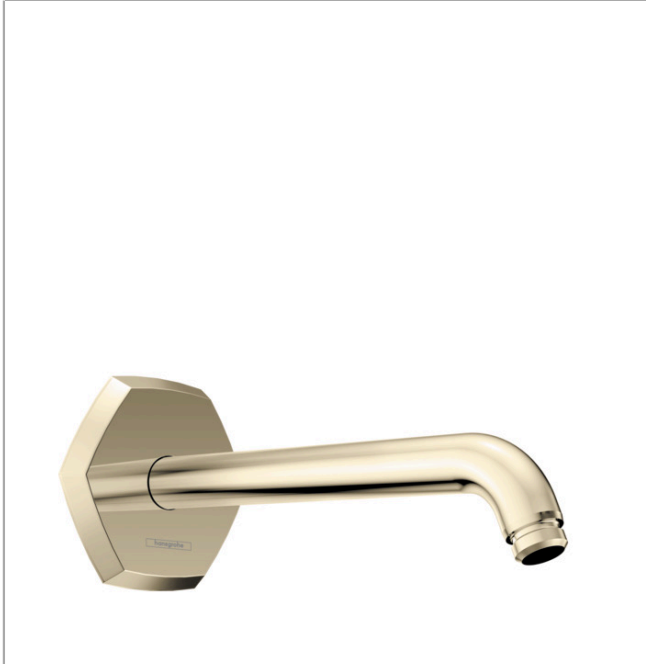

**Locarno  
Showerarm, 9"**

Finish: **polished nickel** Part no. : **04826830**

**Description**

**Features**

- Length: 9"
- Solid Brass
- Connection type: 1/2" NPT
- Escutcheon, Showerarm

**Item details**

List Price \$ 252.00

**Compliance / Sustainability**

**Product image**

**Scale drawing**

**Locarno**  
**Showerarm, 9"**

Finish: **polished nickel**    Part no. : **04826830**

**Exploded drawing**

Year of production: >04/21

**Locarno**

**Showerarm, 9"**

Finish: **polished nickel**

Part no. : **04826830**

**Spare parts list**

Year of production: >**04/21**

Pos.	Description	Part no.	Price	PU
1	escutcheon	93890830	-	1