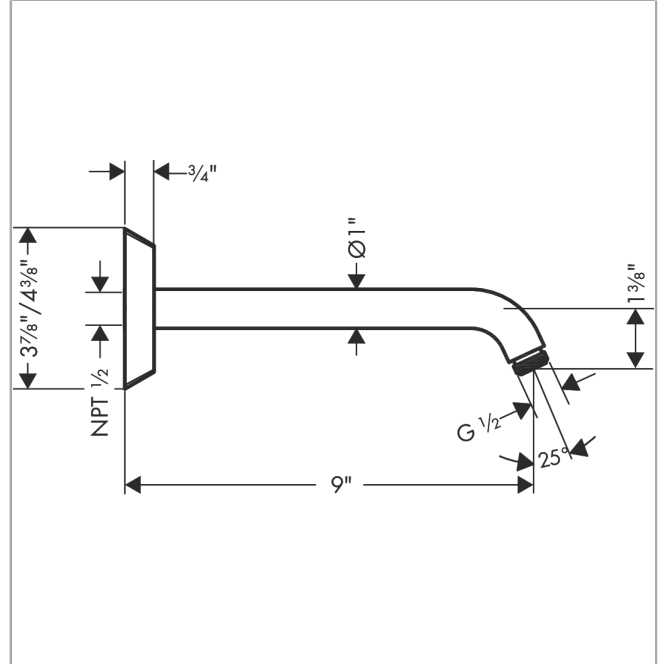

**Locarno  
Showerarm, 9"**

Finish: **polished nickel** Part no. : **04826830**

**Description**

**Features**

- Length: 9"
- Solid Brass
- Connection type: 1/2" NPT
- Escutcheon, Showerarm

**Item details**

List Price \$ 252.00

**Compliance / Sustainability**

**Product image**

**Scale drawing**

**Locarno**  
**Showerarm, 9"**

Finish: **polished nickel**    Part no. : **04826830**

**Exploded drawing**

Year of production: >04/21

**Locarno**

**Showerarm, 9"**

Finish: **polished nickel**

Part no. : **04826830**

**Spare parts list**

Year of production: >**04/21**

Pos.	Description	Part no.	Price	PU
1	escutcheon	93890830	-	1