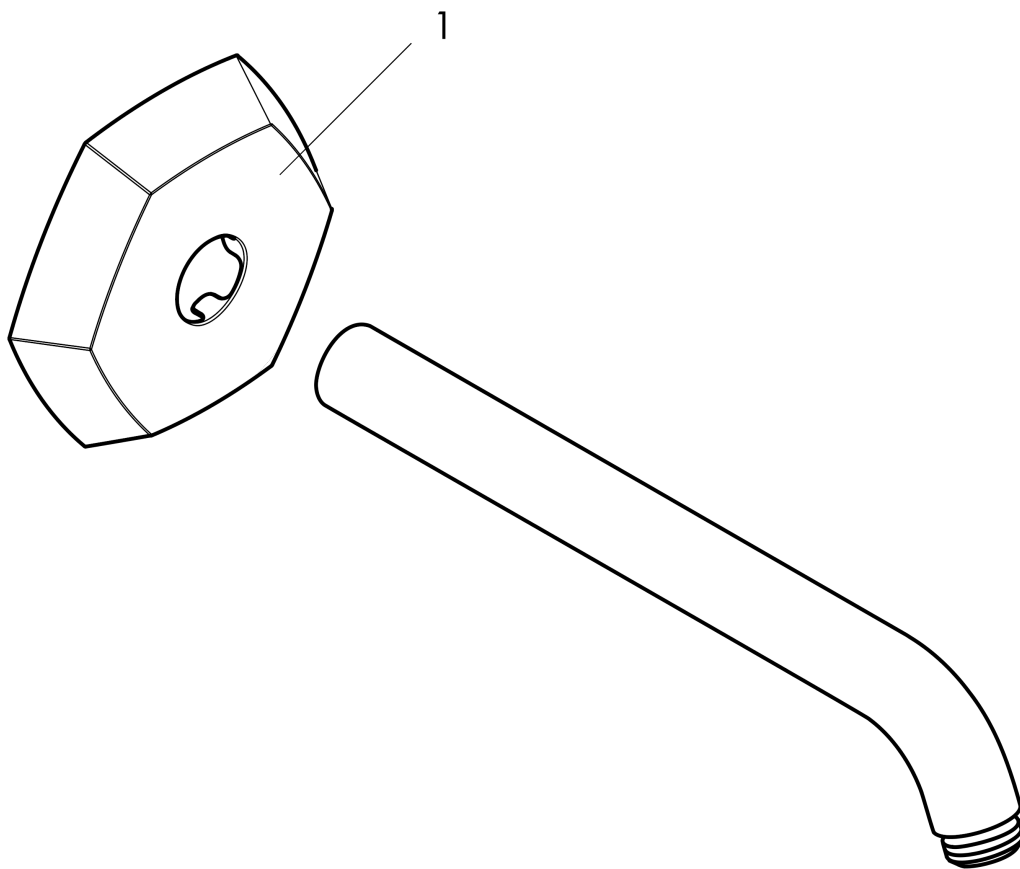

**Locarno  
Showerarm, 9"**

Finish: **polished nickel** Part no. : **04826830**

**Description**

**Features**

- Length: 9"
- Solid Brass
- Connection type: 1/2" NPT
- Escutcheon, Showerarm

**Item details**

List Price \$ 252.00

**Compliance / Sustainability**

**Product image**

**Scale drawing**

**Locarno**  
**Showerarm, 9"**

Finish: **polished nickel**    Part no. : **04826830**

**Exploded drawing**

Year of production: >04/21

**Locarno**

**Showerarm, 9"**

Finish: **polished nickel**

Part no. : **04826830**

**Spare parts list**

Year of production: >**04/21**

Pos.	Description	Part no.	Price	PU
1	escutcheon	93890830	-	1