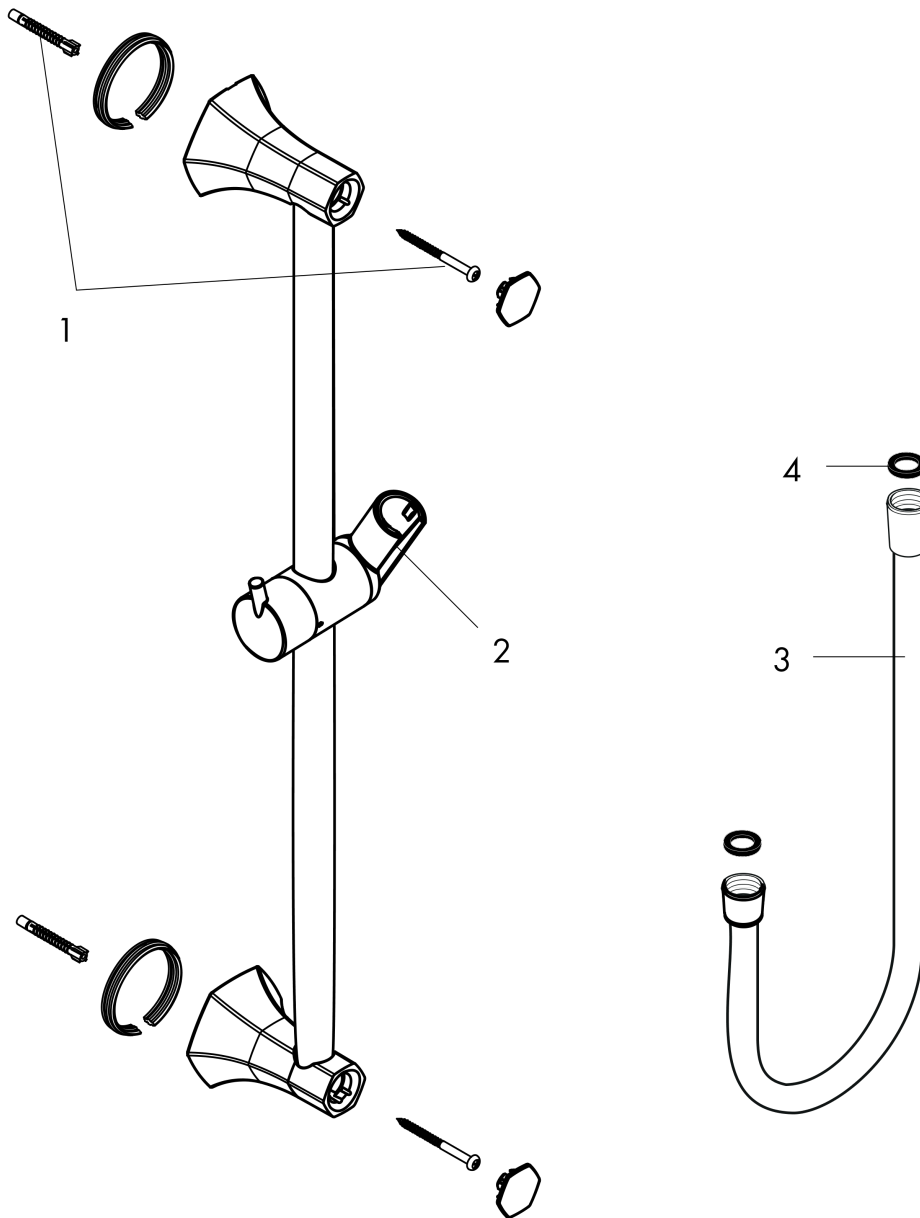

Locarno
Wallbar, 36"
 Finish: **brushed gold optic** Part no. : **04832250**

Description

Features

- Consists of: Wallbar, Handshower hose, Slider, Shower hose, Wallbar
- Hose nut: For shower hoses with a conical nut
- Stand pipe: 38 5/8"
- Shower bar diameter: 7/8"
- Profile stand pipe: round
- Angle-adjustable holder pivots left and right, slides easily and locks in place

Item details

List Price \$ 367.00

Compliance / Sustainability

Product image

Scale drawing

Locarno

Wallbar, 36"

Finish: brushed gold optic

Part no. : 04832250

Exploded drawing

Year of production: >04/21

Locarno
Wallbar, 36"
 Finish: **brushed gold optic** Part no. : **04832250**

Spare parts list

Year of production: >04/21

Pos.	Description	Part no.	Price	PU
1	mounting set	96179000	-	1
2	seal	98058000	-	1
3	shower hose 1,60 m	28276253	-	1
4	support, assy	97651250	-	1