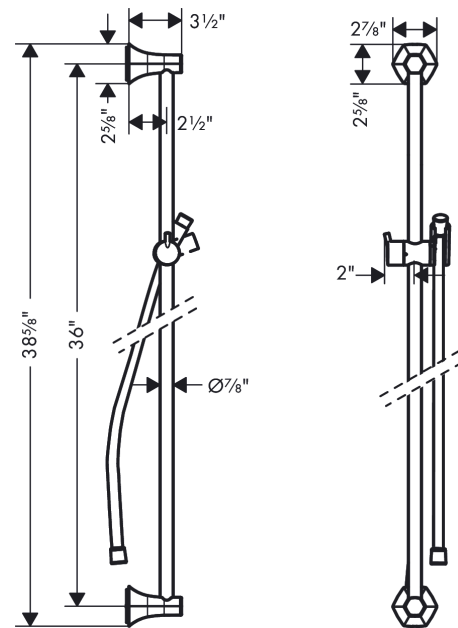

Locarno
Wallbar, 36"
 Finish: **brushed gold optic** Part no. : **04832250**

Description

Features

- Consists of: Wallbar, Handshower hose, Slider, Shower hose, Wallbar
- Hose nut: For shower hoses with a conical nut
- Stand pipe: 38 5/8"
- Shower bar diameter: 7/8"
- Profile stand pipe: round
- Angle-adjustable holder pivots left and right, slides easily and locks in place

Item details

List Price \$ 367.00

Compliance / Sustainability

Product image

Scale drawing

Locarno

Wallbar, 36"

Finish: brushed gold optic

Part no. : 04832250

Exploded drawing

Year of production: >04/21

Locarno
Wallbar, 36"
 Finish: **brushed gold optic** Part no. : **04832250**

Spare parts list

Year of production: >04/21

Pos.	Description	Part no.	Price	PU
1	mounting set	96179000	-	1
2	seal	98058000	-	1
3	shower hose 1,60 m	28276253	-	1
4	support, assy	97651250	-	1