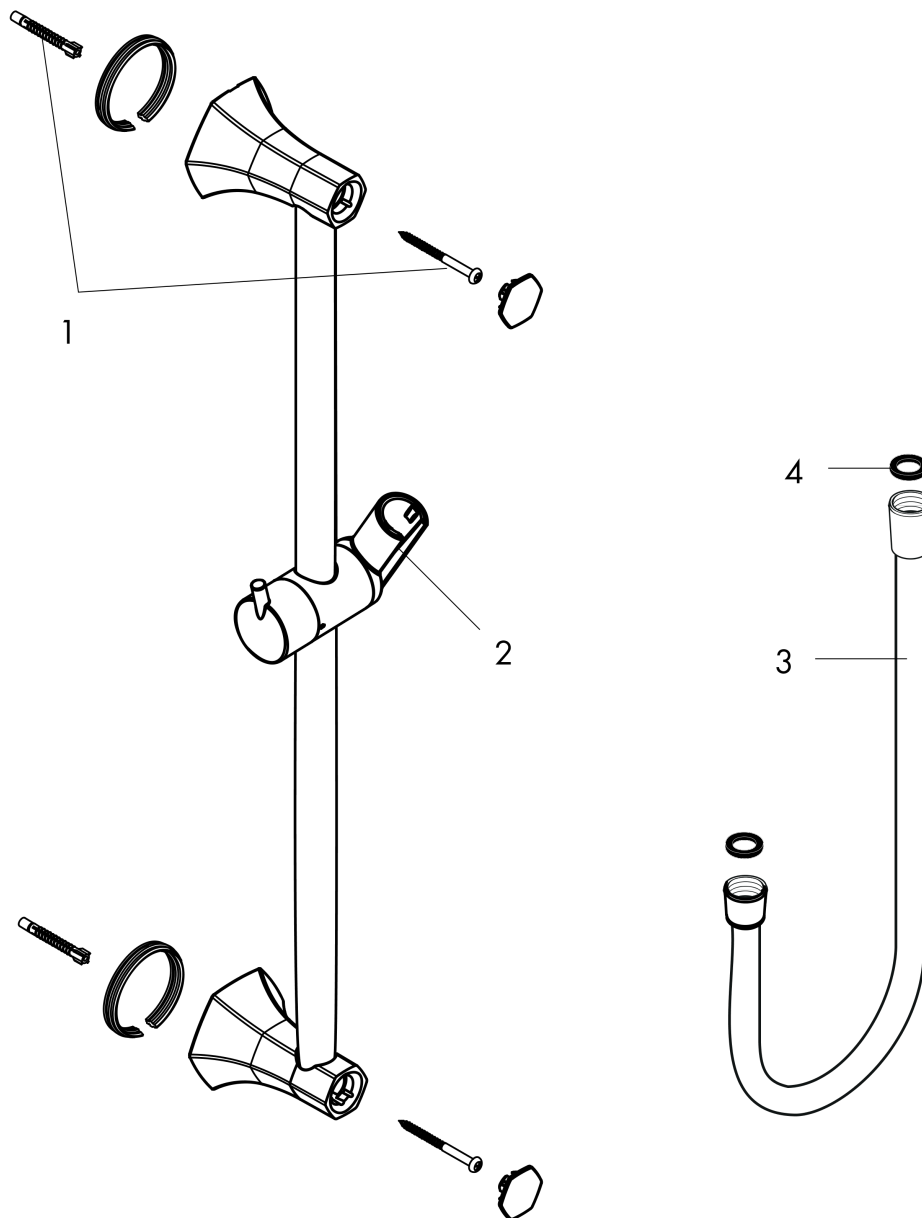

**Locarno**  
**Wallbar, 36"**  
 Finish: **matte black** Part no. : **04832670**

**Description**

**Features**

- Consists of: Wallbar, Handshower hose, Slider, Shower hose, Wallbar
- Hose nut: For shower hoses with a conical nut
- Stand pipe: 38 5/8"
- Shower bar diameter: 7/8"
- Profile stand pipe: round
- Angle-adjustable holder pivots left and right, slides easily and locks in place

**Item details**

List Price \$ 367.00

**Compliance / Sustainability**

**Product image**

**Scale drawing**

Locarno  
 Wallbar, 36"  
 Finish: **matte black** Part no. : **04832670**

Exploded drawing

Year of production: >04/21

**Locarno**  
**Wallbar, 36"**  
 Finish: **matte black**    Part no. : **04832670**

**Spare parts list**

Year of production: >04/21

Pos.	Description	Part no.	Price	PU
1	support, assy	97651670	-	1
2	mounting set	96179000	-	1
3	seal	98058000	-	1
4	shower hose 1,60 m	28276673	-	1