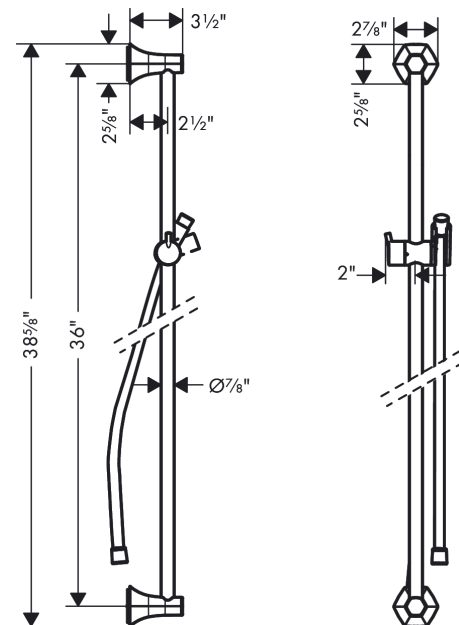

**Locarno**  
**Wallbar, 36"**  
 Finish: **matte black** Part no. : **04832670**

**Description**

**Features**

- Consists of: Wallbar, Handshower hose, Slider, Shower hose, Wallbar
- Hose nut: For shower hoses with a conical nut
- Stand pipe: 38 5/8"
- Shower bar diameter: 7/8"
- Profile stand pipe: round
- Angle-adjustable holder pivots left and right, slides easily and locks in place

**Item details**

List Price \$ 367.00

**Compliance / Sustainability**

**Product image**

**Scale drawing**

Locarno  
 Wallbar, 36"  
 Finish: **matte black** Part no. : **04832670**

Exploded drawing

Year of production: >04/21

**Locarno**  
**Wallbar, 36"**  
 Finish: **matte black**    Part no. : **04832670**

**Spare parts list**

Year of production: >04/21

Pos.	Description	Part no.	Price	PU
1	support, assy	97651670	-	1
2	mounting set	96179000	-	1
3	seal	98058000	-	1
4	shower hose 1,60 m	28276673	-	1