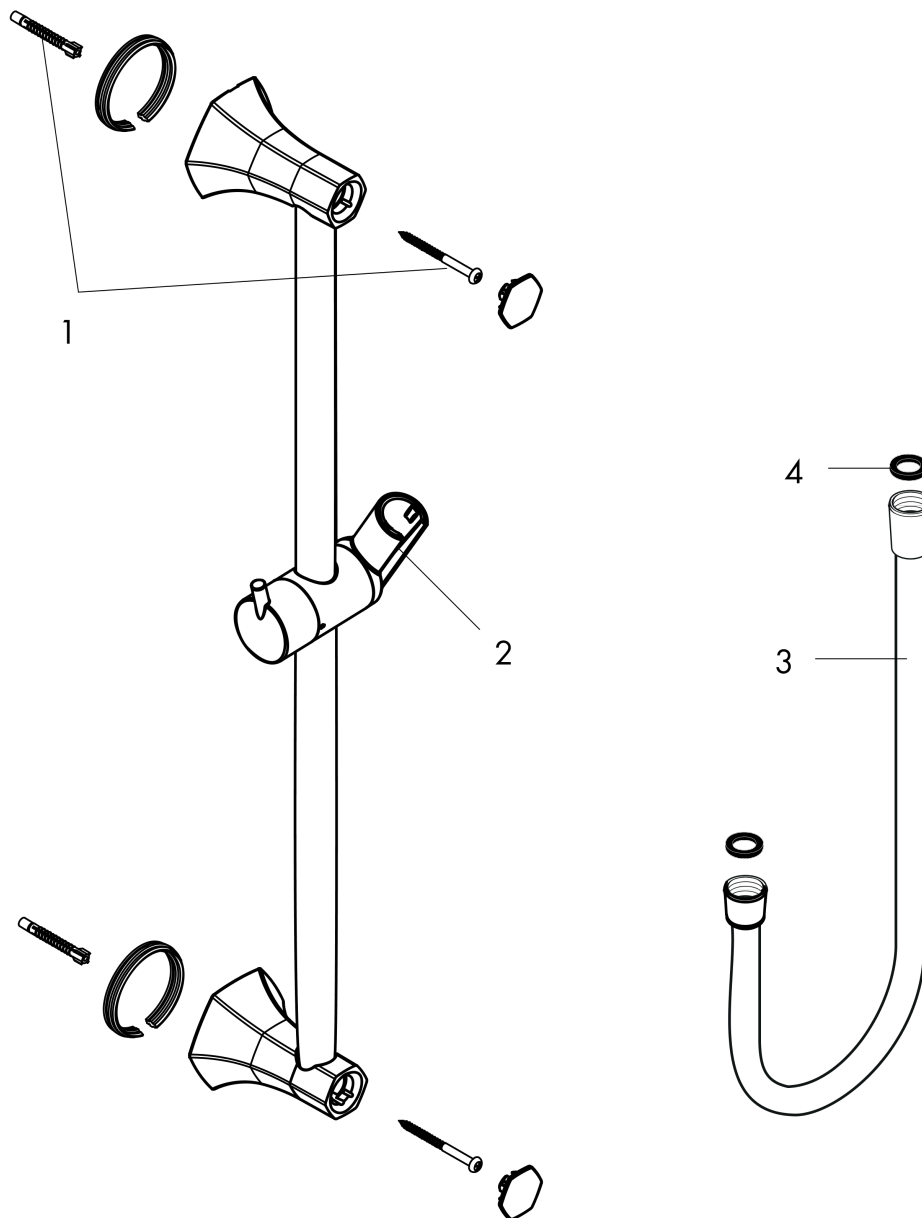

Locarno

Wallbar, 36"

Finish: brushed nickel

Part no. : 04832820

Exploded drawing

Year of production: >04/21

Locarno

Wallbar, 36"

Finish: **brushed nickel** Part no. : **04832820**

Spare parts list

Year of production: >04/21

Pos.	Description	Part no.	Price	PU
1	mounting set	96179000	-	1
2	support, assy	97651820	-	1
3	shower hose 1,60 m	28276823	-	1
4	seal	98058000	-	1