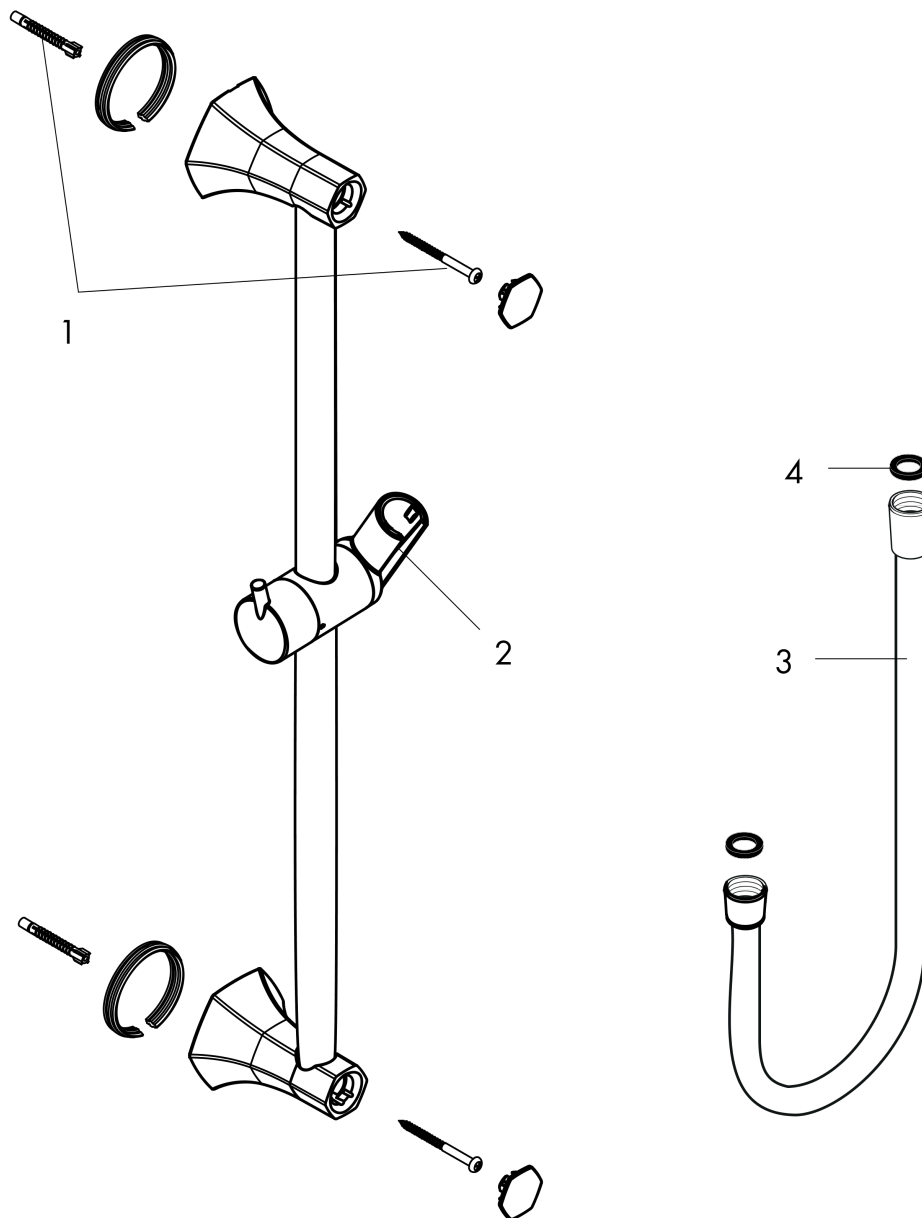

Locarno
Wallbar, 36"
 Finish: **polished nickel** Part no. : **04832830**

Description

Features

- Consists of: Wallbar, Handshower hose, Slider, Shower hose, Wallbar
- Hose nut: For shower hoses with a conical nut
- Stand pipe: 38 5/8"
- Shower bar diameter: 7/8"
- Profile stand pipe: round
- Angle-adjustable holder pivots left and right, slides easily and locks in place

Item details

List Price \$ 354.00

Compliance / Sustainability

Product image

Scale drawing

Locarno

Wallbar, 36"

Finish: polished nickel

Part no. : 04832830

Exploded drawing

Year of production: >04/21

Locarno
Wallbar, 36"
 Finish: **polished nickel** Part no. : **04832830**

Spare parts list

Year of production: >04/21

Pos.	Description	Part no.	Price	PU
1	mounting set	96179000	-	1
3	shower hose 1,60 m	28276833	-	1
4	seal	98058000	-	1