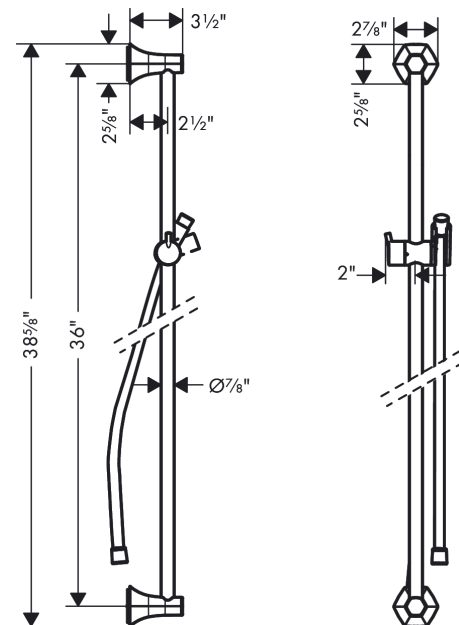

Locarno
Wallbar, 36"
 Finish: **polished nickel** Part no. : **04832830**

Description

Features

- Consists of: Wallbar, Handshower hose, Slider, Shower hose, Wallbar
- Hose nut: For shower hoses with a conical nut
- Stand pipe: 38 5/8"
- Shower bar diameter: 7/8"
- Profile stand pipe: round
- Angle-adjustable holder pivots left and right, slides easily and locks in place

Item details

List Price \$ 354.00

Compliance / Sustainability

Product image

Scale drawing

Locarno

Wallbar, 36"

Finish: polished nickel

Part no. : 04832830

Exploded drawing

Year of production: >04/21

Locarno
Wallbar, 36"
 Finish: **polished nickel** Part no. : **04832830**

Spare parts list

Year of production: >04/21

Pos.	Description	Part no.	Price	PU
1	mounting set	96179000	-	1
3	shower hose 1,60 m	28276833	-	1
4	seal	98058000	-	1