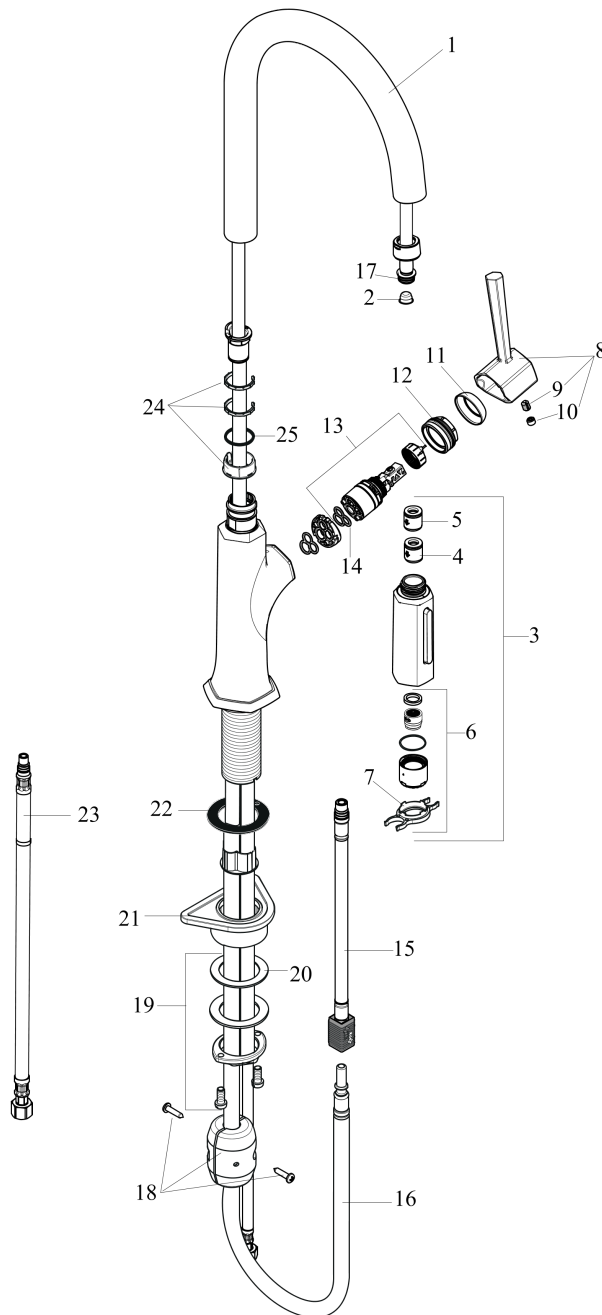

**Locarno**  
**HighArc Kitchen Faucet, 2-Spray Pull-Down, 1.75 GPM**  
 Finish: brushed gold optic Part no. : 04852250

Exploded drawing

Year of production: >03/21

## Locarno

**HighArc Kitchen Faucet, 2-Spray Pull-Down, 1.75 GPM**

Finish: **brushed gold optic** Part no. : **04852250**

### Spare parts list

Year of production: >03/21

Pos.	Description	Part no.	Price	PU
1	spout cpl.	92972250	-	1
2	filter	97735000	-	1
3	handspray	93887251	-	1
4	set of non return valves DW 15	94074000	-	1
5	non return valve	93218000	-	1
6	spray former	93342000	-	1
7	service tool	95910000	-	1
8	handle	93885250	-	1
9	hollow set screw M6x8	97810000	-	1
10	screw cover	95704000	-	1
11	flange	98863250	-	1
12	nut	93886000	-	1
13	cartridge, assy	95973001	-	1
14	seal	98865000	-	1
15	hose	93744000	-	1
16	hose 1,50 m	88624000	-	1
17	O-ring 11x2	98127000	-	1
18	weight	98551000	-	1
19	fixing set (special)	93253000	-	1
20	lever collar	97548000	-	1
21	support	97523000	-	1
22	seal	92582000	-	1
23	connection hose 35½" M8x0,75 3/8"	96316001	-	1
24	set of lever collars	98365000	-	1
25	O-ring 21x2,5	98211000	-	1