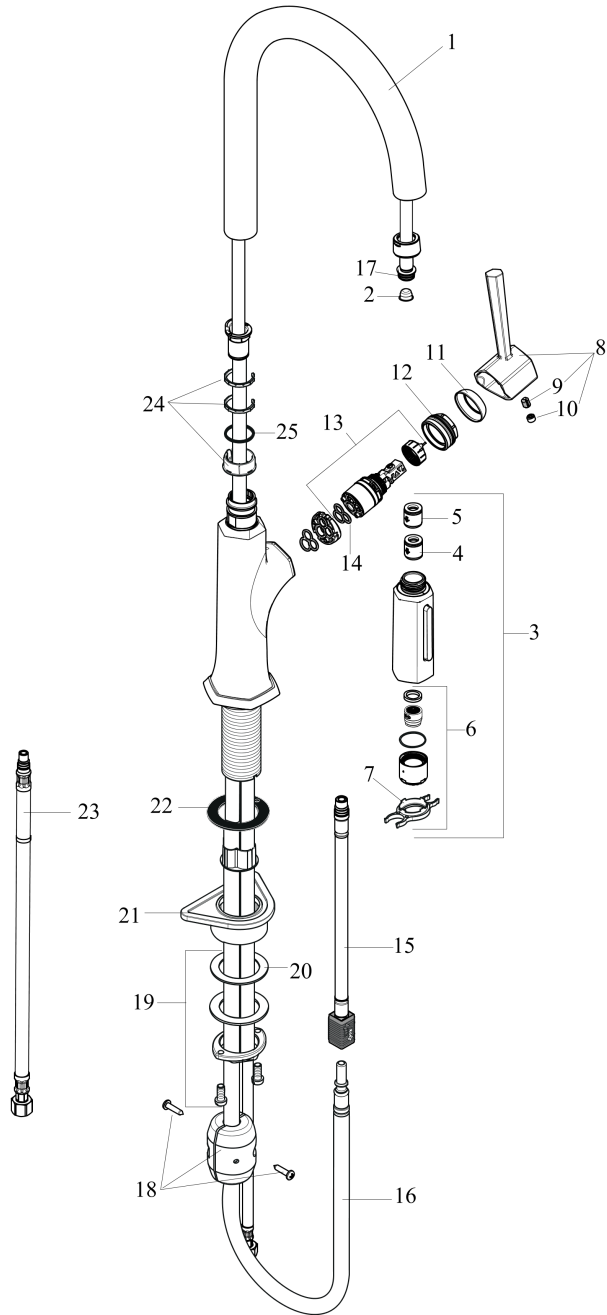

Locarno
HighArc Kitchen Faucet, 2-Spray Pull-Down, 1.75 GPM
 Finish: **matte black** Part no. : **04852670**

Description

Features

- Swivel range 150°
- Aerated spray, needle spray, Shower spray pattern
- Toggle spray diverter
- MagFit magnetic sprayhead docking
- Deck mounted
- Max. flow: 1.75 GPM (6.6 L/Min)
- Ceramic cartridge
- Integrated double backflow prevention
- Extension length up to 19 5/8" (50cm)
- Single lever kitchen mixer, connection hoses, Fastening set, Assembly instructions

Item details

List Price \$ 841.00

Technology

Compliance / Sustainability

Product image

Scale drawing

Locarno
HighArc Kitchen Faucet, 2-Spray Pull-Down, 1.75 GPM
 Finish: **matte black** Part no. : **04852670**

Exploded drawing

Year of production: >03/21

Locarno

HighArc Kitchen Faucet, 2-Spray Pull-Down, 1.75 GPM

Finish: **matte black** Part no. : **04852670**

Spare parts list

Year of production: >03/21

Pos.	Description	Part no.	Price	PU
1	spout cpl.	92972670	-	1
2	filter	97735000	-	1
3	handspray	93887671	-	1
4	set of non return valves DW 15	94074000	-	1
5	non return valve	93218000	-	1
6	spray former	93342000	-	1
7	service tool	95910000	-	1
8	handle	93885670	-	1
9	hollow set screw M6x8	97810000	-	1
10	screw cover	95704000	-	1
11	flange	98863670	-	1
12	nut	93886000	-	1
13	cartridge, assy	95973001	-	1
14	seal	98865000	-	1
15	hose	93744000	-	1
16	hose 1,50 m	88624000	-	1
17	O-ring 11x2	98127000	-	1
18	weight	98551000	-	1
19	fixing set (special)	93253000	-	1
20	lever collar	97548000	-	1
21	support	97523000	-	1
22	seal	92582000	-	1
23	connection hose 35½" M8x0,75 3/8"	96316001	-	1
24	set of lever collars	98365000	-	1
25	O-ring 21x2,5	98211000	-	1