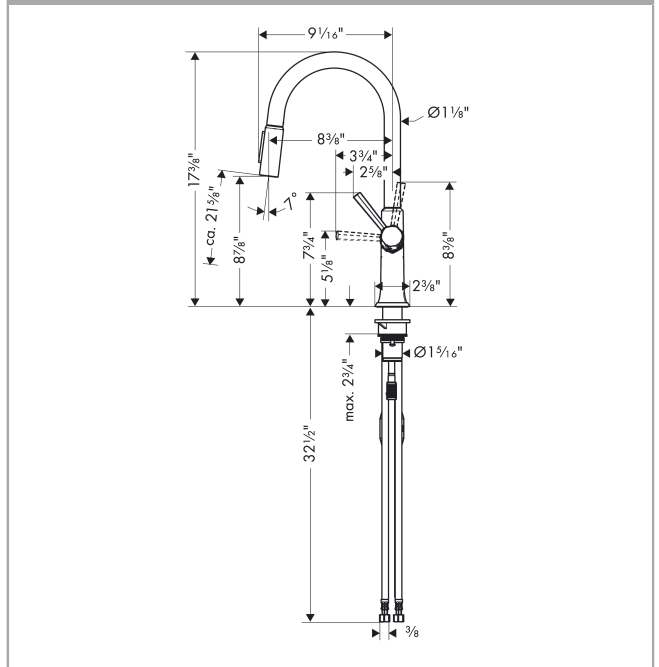

Locarno
HighArc Kitchen Faucet, 2-Spray Pull-Down, 1.75 GPM
 Finish: **matte black** Part no. : **04852670**

Description

Features

- Swivel range 150°
- Aerated spray, needle spray, Shower spray pattern
- Toggle spray diverter
- MagFit magnetic sprayhead docking
- Deck mounted
- Max. flow: 1.75 GPM (6.6 L/Min)
- Ceramic cartridge
- Integrated double backflow prevention
- Extension length up to 19 5/8" (50cm)
- Single lever kitchen mixer, connection hoses, Fastening set, Assembly instructions

Item details

List Price \$ 841.00

Technology

Compliance / Sustainability

Product image

Scale drawing

Locarno
HighArc Kitchen Faucet, 2-Spray Pull-Down, 1.75 GPM
 Finish: **matte black** Part no. : **04852670**

Exploded drawing

Year of production: >03/21

Locarno

HighArc Kitchen Faucet, 2-Spray Pull-Down, 1.75 GPM

Finish: **matte black** Part no. : **04852670**

Spare parts list

Year of production: >03/21

Pos.	Description	Part no.	Price	PU
1	spout cpl.	92972670	-	1
2	filter	97735000	-	1
3	handspray	93887671	-	1
4	set of non return valves DW 15	94074000	-	1
5	non return valve	93218000	-	1
6	spray former	93342000	-	1
7	service tool	95910000	-	1
8	handle	93885670	-	1
9	hollow set screw M6x8	97810000	-	1
10	screw cover	95704000	-	1
11	flange	98863670	-	1
12	nut	93886000	-	1
13	cartridge, assy	95973001	-	1
14	seal	98865000	-	1
15	hose	93744000	-	1
16	hose 1,50 m	88624000	-	1
17	O-ring 11x2	98127000	-	1
18	weight	98551000	-	1
19	fixing set (special)	93253000	-	1
20	lever collar	97548000	-	1
21	support	97523000	-	1
22	seal	92582000	-	1
23	connection hose 35½" M8x0,75 3/8"	96316001	-	1
24	set of lever collars	98365000	-	1
25	O-ring 21x2,5	98211000	-	1