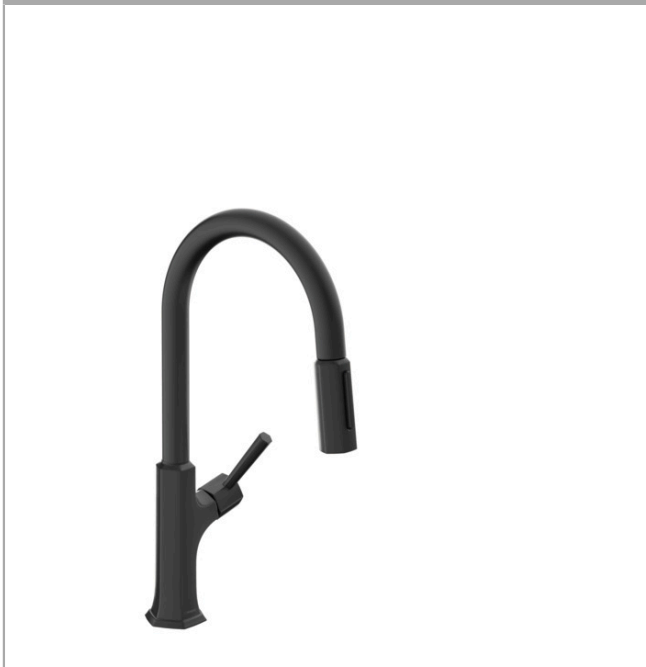

Locarno
HighArc Kitchen Faucet, 2-Spray Pull-Down, 1.75 GPM
 Finish: **matte black** Part no. : **04852670**

Description

Features

- Swivel range 150°
- Aerated spray, needle spray, Shower spray pattern
- Toggle spray diverter
- MagFit magnetic sprayhead docking
- Deck mounted
- Max. flow: 1.75 GPM (6.6 L/Min)
- Ceramic cartridge
- Integrated double backflow prevention
- Extension length up to 19 5/8" (50cm)
- Single lever kitchen mixer, connection hoses, Fastening set, Assembly instructions

Item details

List Price \$ 841.00

Technology

Compliance / Sustainability

Product image

Scale drawing

Locarno
HighArc Kitchen Faucet, 2-Spray Pull-Down, 1.75 GPM
 Finish: **matte black** Part no. : **04852670**

Exploded drawing

Year of production: >03/21

Locarno

HighArc Kitchen Faucet, 2-Spray Pull-Down, 1.75 GPM

Finish: **matte black** Part no. : **04852670**

Spare parts list

Year of production: >03/21

Pos.	Description	Part no.	Price	PU
1	spout cpl.	92972670	-	1
2	filter	97735000	-	1
3	handspray	93887671	-	1
4	set of non return valves DW 15	94074000	-	1
5	non return valve	93218000	-	1
6	spray former	93342000	-	1
7	service tool	95910000	-	1
8	handle	93885670	-	1
9	hollow set screw M6x8	97810000	-	1
10	screw cover	95704000	-	1
11	flange	98863670	-	1
12	nut	93886000	-	1
13	cartridge, assy	95973001	-	1
14	seal	98865000	-	1
15	hose	93744000	-	1
16	hose 1,50 m	88624000	-	1
17	O-ring 11x2	98127000	-	1
18	weight	98551000	-	1
19	fixing set (special)	93253000	-	1
20	lever collar	97548000	-	1
21	support	97523000	-	1
22	seal	92582000	-	1
23	connection hose 35½" M8x0,75 3/8"	96316001	-	1
24	set of lever collars	98365000	-	1
25	O-ring 21x2,5	98211000	-	1