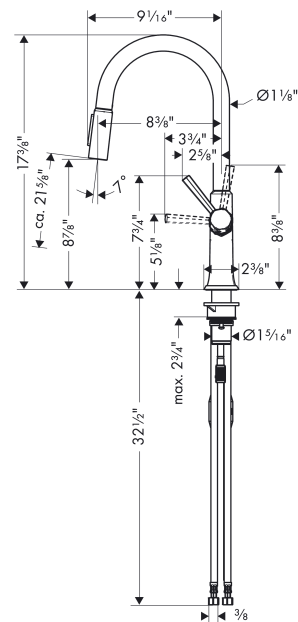

Locarno
HighArc Kitchen Faucet, 2-Spray Pull-Down, 1.75 GPM
 Finish: **Steel Optic** Part no. : **04852800**

Description

Features

- Swivel range 150°
- Aerated spray, needle spray, Shower spray pattern
- Toggle spray diverter
- MagFit magnetic sprayhead docking
- Deck mounted
- Max. flow: 1.75 GPM (6.6 L/Min)
- Ceramic cartridge
- Integrated double backflow prevention
- Extension length up to 19 5/8" (50cm)
- Single lever kitchen mixer, connection hoses, Fastening set, Assembly instructions

Item details

List Price \$ 841.00

Technology

Compliance / Sustainability

Product image

Scale drawing

Locarno
HighArc Kitchen Faucet, 2-Spray Pull-Down, 1.75 GPM
 Finish: **Steel Optic** Part no. : **04852800**

Exploded drawing

Year of production: >03/21

Locarno

HighArc Kitchen Faucet, 2-Spray Pull-Down, 1.75 GPM

Finish: **Steel Optic** Part no. : **04852800**

Spare parts list

Year of production: >03/21

Pos.	Description	Part no.	Price	PU
1	spout cpl.	92972800	-	1
2	filter	97735000	-	1
3	handspray	93887801	-	1
4	set of non return valves DW 15	94074000	-	1
5	non return valve	93218000	-	1
6	aerator cpl.	94578000	-	1
7	service tool	95910000	-	1
8	handle	93885800	-	1
9	hollow set screw M6x8	97810000	-	1
10	screw cover	95704000	-	1
11	flange	98863800	-	1
12	nut	93886000	-	1
13	cartridge, assy	95973001	-	1
14	seal	98865000	-	1
15	hose	93744000	-	1
16	hose 1,50 m	88624000	-	1
17	O-ring 11x2	98127000	-	1
18	weight	98551000	-	1
19	fixing set (special)	93253000	-	1
20	lever collar	97548000	-	1
21	support	97523000	-	1
22	seal	92582000	-	1
23	connection hose 35½" M8x0,75 3/8"	96316001	-	1
24	set of lever collars	98365000	-	1
25	O-ring 21x2,5	98211000	-	1