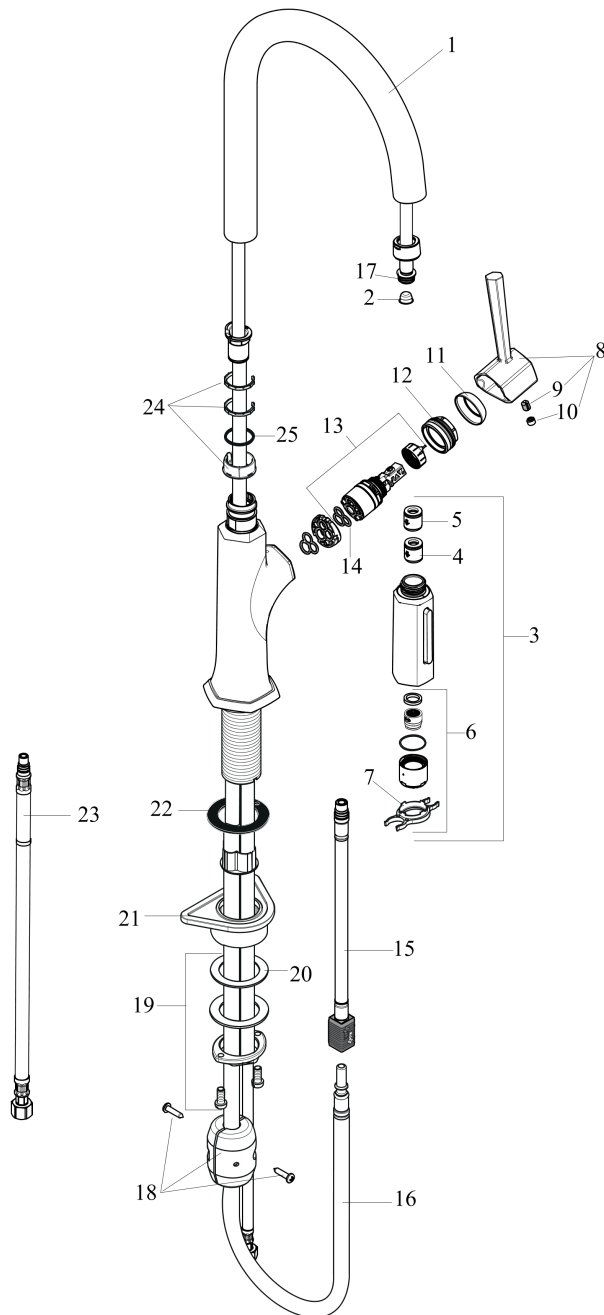

Locarno
HighArc Kitchen Faucet, 2-Spray Pull-Down, 1.75 GPM
 Finish: **Steel Optic** Part no. : **04852800**

Description

Features

- Swivel range 150°
- Aerated spray, needle spray, Shower spray pattern
- Toggle spray diverter
- MagFit magnetic sprayhead docking
- Deck mounted
- Max. flow: 1.75 GPM (6.6 L/Min)
- Ceramic cartridge
- Integrated double backflow prevention
- Extension length up to 19 5/8" (50cm)
- Single lever kitchen mixer, connection hoses, Fastening set, Assembly instructions

Item details

List Price \$ 841.00

Technology

Compliance / Sustainability

Product image

Scale drawing

Locarno
HighArc Kitchen Faucet, 2-Spray Pull-Down, 1.75 GPM
 Finish: **Steel Optic** Part no. : **04852800**

Exploded drawing

Year of production: >03/21

Locarno

HighArc Kitchen Faucet, 2-Spray Pull-Down, 1.75 GPM

Finish: **Steel Optic** Part no. : **04852800**

Spare parts list

Year of production: >03/21

Pos.	Description	Part no.	Price	PU
1	spout cpl.	92972800	-	1
2	filter	97735000	-	1
3	handspray	93887801	-	1
4	set of non return valves DW 15	94074000	-	1
5	non return valve	93218000	-	1
6	aerator cpl.	94578000	-	1
7	service tool	95910000	-	1
8	handle	93885800	-	1
9	hollow set screw M6x8	97810000	-	1
10	screw cover	95704000	-	1
11	flange	98863800	-	1
12	nut	93886000	-	1
13	cartridge, assy	95973001	-	1
14	seal	98865000	-	1
15	hose	93744000	-	1
16	hose 1,50 m	88624000	-	1
17	O-ring 11x2	98127000	-	1
18	weight	98551000	-	1
19	fixing set (special)	93253000	-	1
20	lever collar	97548000	-	1
21	support	97523000	-	1
22	seal	92582000	-	1
23	connection hose 35½" M8x0,75 3/8"	96316001	-	1
24	set of lever collars	98365000	-	1
25	O-ring 21x2,5	98211000	-	1