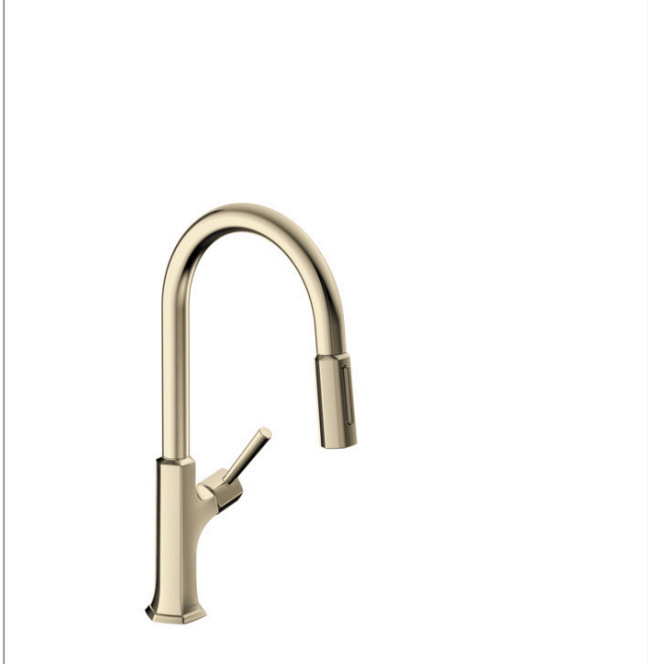

Locarno

HighArc Kitchen Faucet, 2-Spray Pull-Down, 1.75 GPM

Finish: polished nickel Part no. : 04852830

Description

Features

- Swivel range 150°
- Aerated spray, needle spray, Shower spray pattern
- Toggle spray diverter
- MagFit magnetic sprayhead docking
- Deck mounted
- Max. flow: 1.75 GPM (6.6 L/Min)
- Ceramic cartridge
- Integrated double backflow prevention
- Extension length up to 19 5/8" (50cm)
- Single lever kitchen mixer, connection hoses, Fastening set, Assembly instructions

Item details

List Price \$ 809.00

Technology

Compliance / Sustainability

Product image

Scale drawing