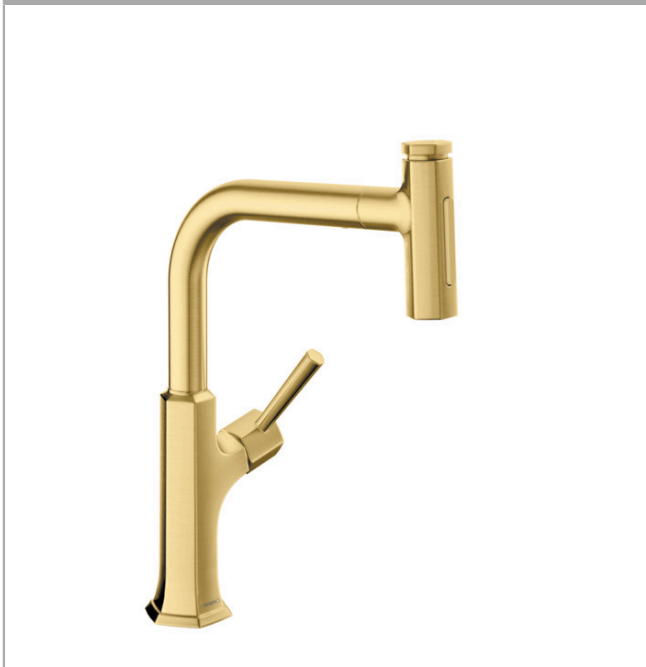

Product image