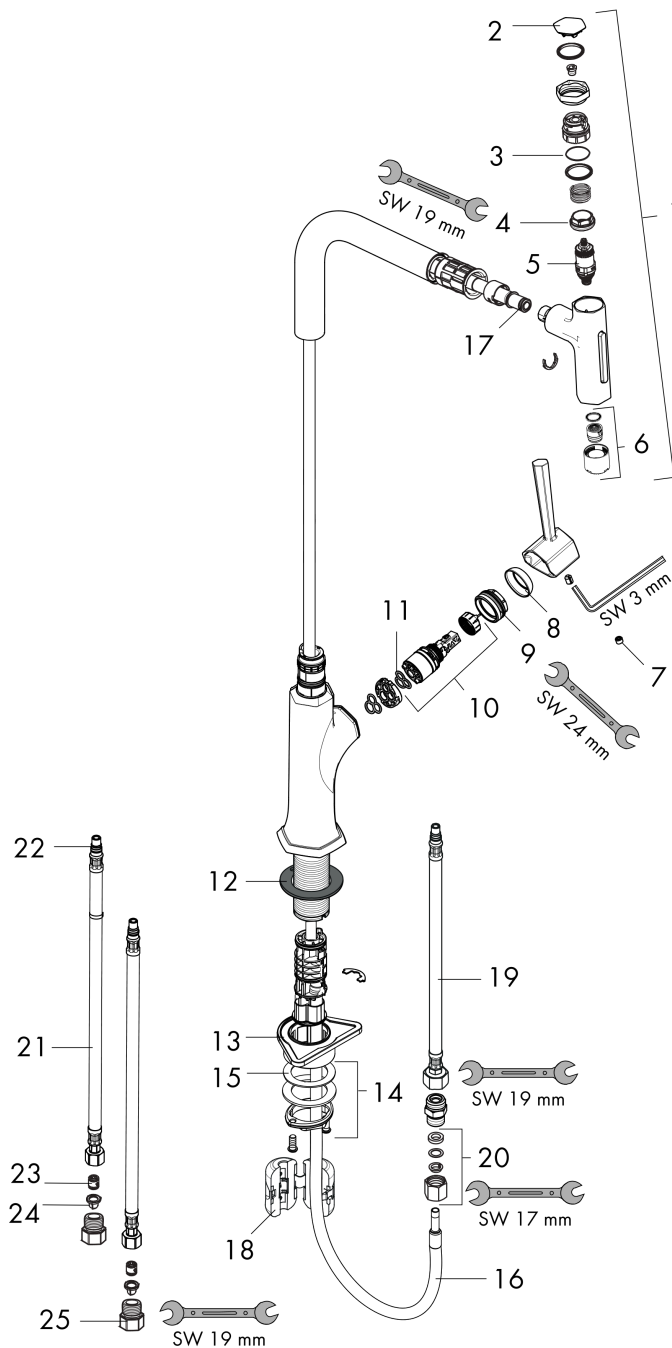

#### Features

- Swivel range 150°
- Aerated spray, needle spray, Shower spray pattern
- Toggle spray diverter
- Select button provides convenient start/stop of the water flow at the sprayhead
- MagFit magnetic sprayhead docking
- Deck mounted
- Max. flow: 1.75 GPM (6.6 L/Min)
- Ceramic cartridge
- Integrated double backflow prevention
- Single lever kitchen mixer, connection hoses, Fastening set, Assembly instructions

### Product image

### Scale drawing

**Locarno Select**  
**HighArc Kitchen Faucet, 2-Spray Pull-Out, 1.75 GPM**  
 Finish: brushed gold optic Part no. : 04855250

Exploded drawing

Year of production: >02/21

**Locarno Select**  
**HighArc Kitchen Faucet, 2-Spray Pull-Out, 1.75 GPM**  
 Finish: **brushed gold optic** Part no. : **04855250**

## Spare parts list

Year of production: >02/21

Pos.	Description	Part no.	Price	PU
1	handspray	93883251	-	1
2	cover	93884250	-	1
3	O-ring 19x1,5	95962000	-	1
4	nut	92567000	-	1
5	shut off unit	98463000	-	1
6	aerator M24x1	92961250	-	1
7	screw cover	95704000	-	1
8	flange	98863250	-	1
9	nut	93886000	-	1
10	cartridge, assy	95973001	-	1
11	seal	98865000	-	1
12	seal	92582000	-	1
13	support	97523000	-	1
14	fixing set (Ø 34)	95049000	-	1
15	lever collar	97548000	-	1
16	hose 1,50 m	92569000	-	1
17	O-ring 8x2	98112000	-	1
18	weight	92500000	-	1
19	connection hose 450 mm M8x0,75 G3/8	97206000	-	1
20	squeezing connection	96099000	-	1
21	connection hose 900 mm M8x0,75 G3/8	95372000	-	1
22	O-ring 7x1,5	98422000	-	1
23	non return valve DW 10	96456000	-	1
24	filter packing	95291000	-	1
25	adapter for connection hose	88802000	-	1
a	spout cpl.	92583250	-	1
b	handle	93885250	-	1