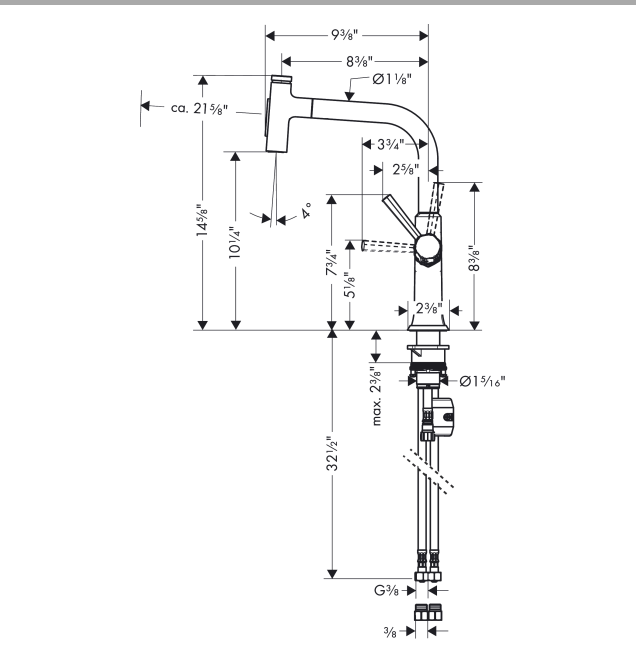

#### Features

- Swivel range 150°
- Aerated spray, needle spray, Shower spray pattern
- Toggle spray diverter
- Select button provides convenient start/stop of the water flow at the sprayhead
- MagFit magnetic sprayhead docking
- Deck mounted
- Max. flow: 1.75 GPM (6.6 L/Min)
- Ceramic cartridge
- Integrated double backflow prevention
- Single lever kitchen mixer, connection hoses, Fastening set, Assembly instructions

### Scale drawing

**Locarno Select**  
**HighArc Kitchen Faucet, 2-Spray Pull-Out, 1.75 GPM**  
 Finish: brushed gold optic Part no. : 04855250

Exploded drawing

Year of production: >02/21

**Locarno Select**  
**HighArc Kitchen Faucet, 2-Spray Pull-Out, 1.75 GPM**  
 Finish: **brushed gold optic** Part no. : **04855250**