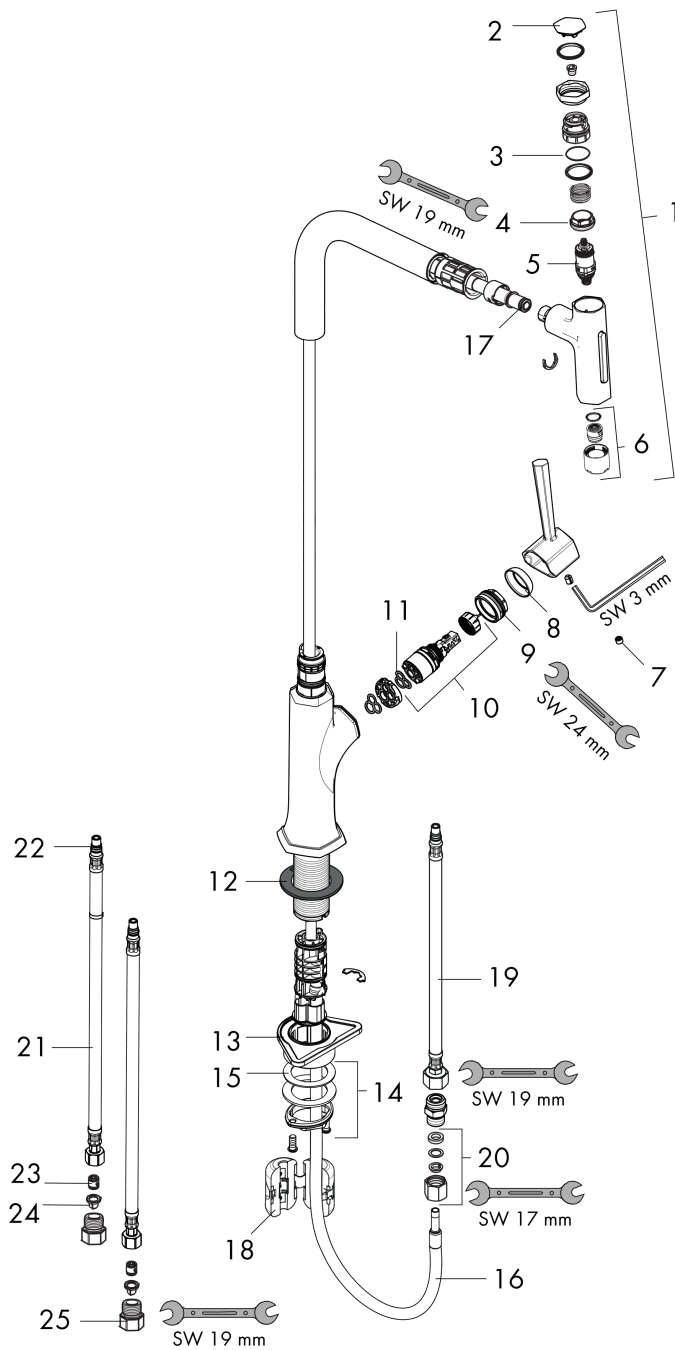

Locarno Select
HighArc Kitchen Faucet, 2-Spray Pull-Out, 1.75 GPM
 Finish: **matte black** Part no. : **04855670**

Description

Features

- Swivel range 150°
- Aerated spray, needle spray, Shower spray pattern
- Toggle spray diverter
- Select button provides convenient start/stop of the water flow at the sprayhead
- MagFit magnetic sprayhead docking
- Deck mounted
- Max. flow: 1.75 GPM (6.6 L/Min)
- Ceramic cartridge
- Integrated double backflow prevention
- Single lever kitchen mixer, connection hoses, Fastening set, Assembly instructions

Item details

List Price \$ 1,129.00

Technology

Compliance / Sustainability

Product image

Scale drawing

Locarno Select
HighArc Kitchen Faucet, 2-Spray Pull-Out, 1.75 GPM
 Finish: **matte black** Part no. : **04855670**

Exploded drawing

Year of production: >02/21

Locarno Select
HighArc Kitchen Faucet, 2-Spray Pull-Out, 1.75 GPM
 Finish: **matte black** Part no. : **04855670**

Spare parts list

Year of production: >02/21

Pos.	Description	Part no.	Price	PU
1	handspray	93883671	-	1
2	cover	93884670	-	1
3	O-ring 19x1,5	95962000	-	1
4	nut	92567000	-	1
5	shut off unit	98463000	-	1
6	aerator M24x1	92961670	-	1
7	screw cover	95704000	-	1
8	flange	98863670	-	1
9	nut	93886000	-	1
10	cartridge, assy	95973001	-	1
11	seal	98865000	-	1
12	seal	92582000	-	1
13	support	97523000	-	1
14	fixing set (Ø 34)	95049000	-	1
15	lever collar	97548000	-	1
16	hose 1,50 m	92569000	-	1
17	O-ring 8x2	98112000	-	1
18	weight	92500000	-	1
19	connection hose 450 mm M8x0,75 G3/8	97206000	-	1
20	squeezing connection	96099000	-	1
21	connection hose 900 mm M8x0,75 G3/8	95372000	-	1
22	O-ring 7x1,5	98422000	-	1
23	non return valve DW 10	96456000	-	1
24	filter packing	95291000	-	1
25	adapter for connection hose	88802000	-	1
a	handle	93885670	-	1