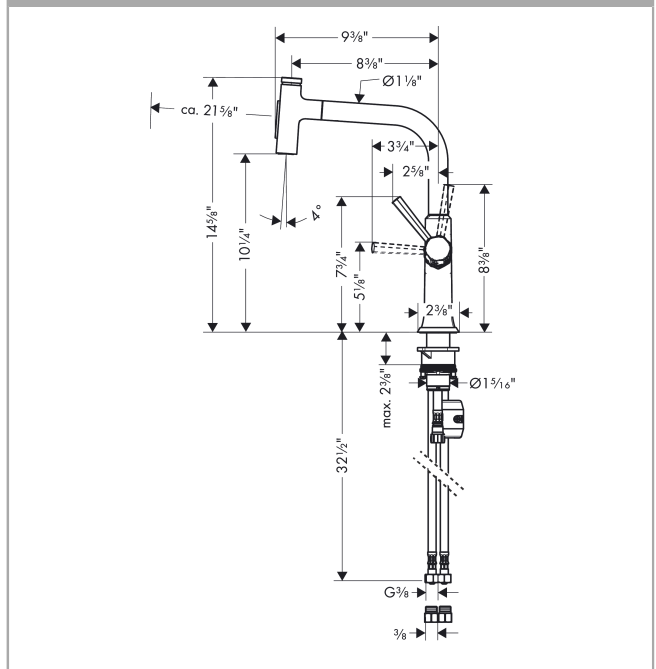

Locarno Select
HighArc Kitchen Faucet, 2-Spray Pull-Out, 1.75 GPM
 Finish: **matte black** Part no. : **04855670**

Description

Features

- Swivel range 150°
- Aerated spray, needle spray, Shower spray pattern
- Toggle spray diverter
- Select button provides convenient start/stop of the water flow at the sprayhead
- MagFit magnetic sprayhead docking
- Deck mounted
- Max. flow: 1.75 GPM (6.6 L/Min)
- Ceramic cartridge
- Integrated double backflow prevention
- Single lever kitchen mixer, connection hoses, Fastening set, Assembly instructions

Item details

List Price \$ 1,129.00

Technology

Compliance / Sustainability

Product image

Scale drawing

Locarno Select
HighArc Kitchen Faucet, 2-Spray Pull-Out, 1.75 GPM
 Finish: **matte black** Part no. : **04855670**

Exploded drawing

Year of production: >02/21

Locarno Select
HighArc Kitchen Faucet, 2-Spray Pull-Out, 1.75 GPM
 Finish: **matte black** Part no. : **04855670**

Spare parts list

Year of production: >02/21

Pos.	Description	Part no.	Price	PU
1	handspray	93883671	-	1
2	cover	93884670	-	1
3	O-ring 19x1,5	95962000	-	1
4	nut	92567000	-	1
5	shut off unit	98463000	-	1
6	aerator M24x1	92961670	-	1
7	screw cover	95704000	-	1
8	flange	98863670	-	1
9	nut	93886000	-	1
10	cartridge, assy	95973001	-	1
11	seal	98865000	-	1
12	seal	92582000	-	1
13	support	97523000	-	1
14	fixing set (Ø 34)	95049000	-	1
15	lever collar	97548000	-	1
16	hose 1,50 m	92569000	-	1
17	O-ring 8x2	98112000	-	1
18	weight	92500000	-	1
19	connection hose 450 mm M8x0,75 G3/8	97206000	-	1
20	squeezing connection	96099000	-	1
21	connection hose 900 mm M8x0,75 G3/8	95372000	-	1
22	O-ring 7x1,5	98422000	-	1
23	non return valve DW 10	96456000	-	1
24	filter packing	95291000	-	1
25	adapter for connection hose	88802000	-	1
a	handle	93885670	-	1