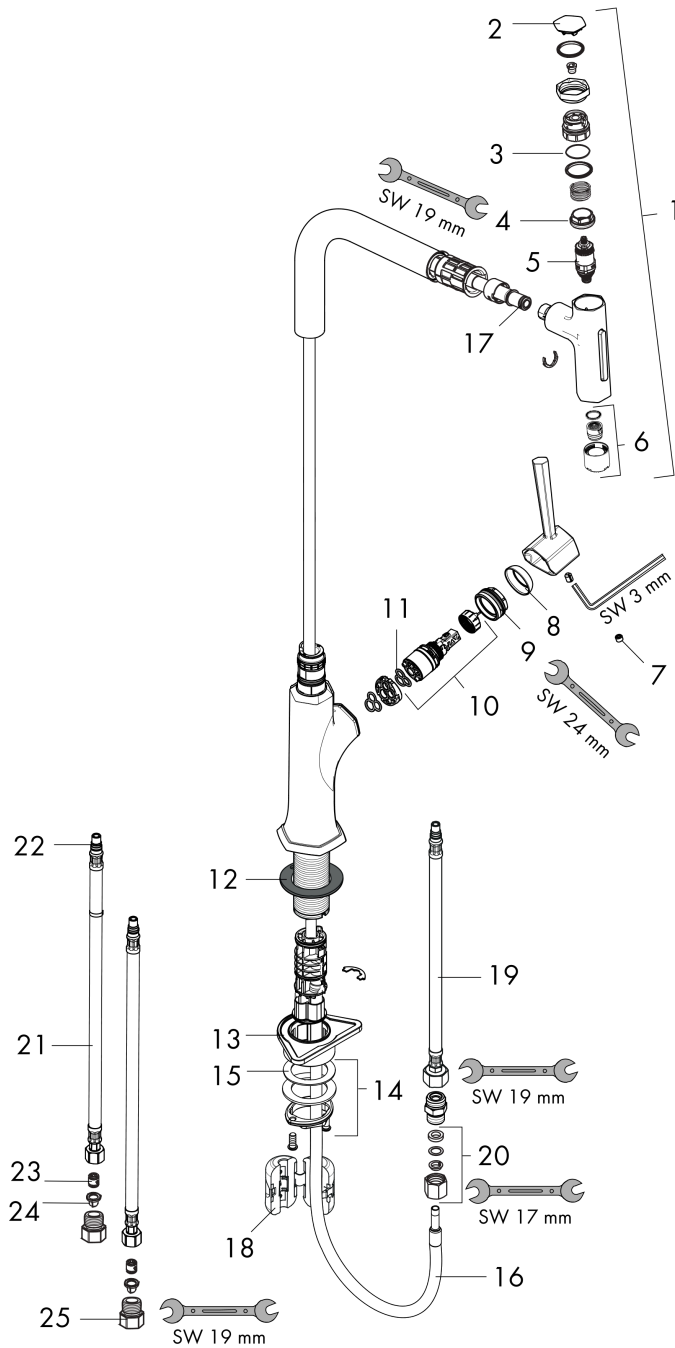

Locarno Select
HighArc Kitchen Faucet, 2-Spray Pull-Out, 1.75 GPM
 Finish: **Steel Optic** Part no. : **04855800**

Description

Features

- Swivel range 150°
- Aerated spray, needle spray, Shower spray pattern
- Toggle spray diverter
- Select button provides convenient start/stop of the water flow at the sprayhead
- MagFit magnetic sprayhead docking
- Deck mounted
- Max. flow: 1.75 GPM (6.6 L/Min)
- Ceramic cartridge
- Integrated double backflow prevention
- Single lever kitchen mixer, connection hoses, Fastening set, Assembly instructions

Item details

List Price \$ 1,129.00

Technology

Compliance / Sustainability

Product image

Scale drawing

Locarno Select
HighArc Kitchen Faucet, 2-Spray Pull-Out, 1.75 GPM
 Finish: **Steel Optic** Part no. : **04855800**

Exploded drawing

Year of production: >02/21

Locarno Select
HighArc Kitchen Faucet, 2-Spray Pull-Out, 1.75 GPM
 Finish: **Steel Optic** Part no. : **04855800**

Spare parts list

Year of production: >02/21

Pos.	Description	Part no.	Price	PU
1	handspray	93883801	-	1
2	cover	93884800	-	1
3	O-ring 19x1,5	95962000	-	1
4	nut	92567000	-	1
5	shut off unit	98463000	-	1
6	aerator M24x1	92961800	-	1
7	screw cover	95704000	-	1
8	flange	98863800	-	1
9	nut	93886000	-	1
10	cartridge, assy	95973001	-	1
11	seal	98865000	-	1
12	seal	92582000	-	1
13	support	97523000	-	1
14	fixing set (Ø 34)	95049000	-	1
15	lever collar	97548000	-	1
16	hose 1,50 m	92569000	-	1
17	O-ring 8x2	98112000	-	1
18	weight	92500000	-	1
19	connection hose 450 mm M8x0,75 G3/8	97206000	-	1
20	squeezing connection	96099000	-	1
21	connection hose 900 mm M8x0,75 G3/8	95372000	-	1
22	O-ring 7x1,5	98422000	-	1
23	non return valve DW 10	96456000	-	1
24	filter packing	95291000	-	1
25	adapter for connection hose	88802000	-	1
a	handle	93885800	-	1
b	spout cpl.	92583800	-	1