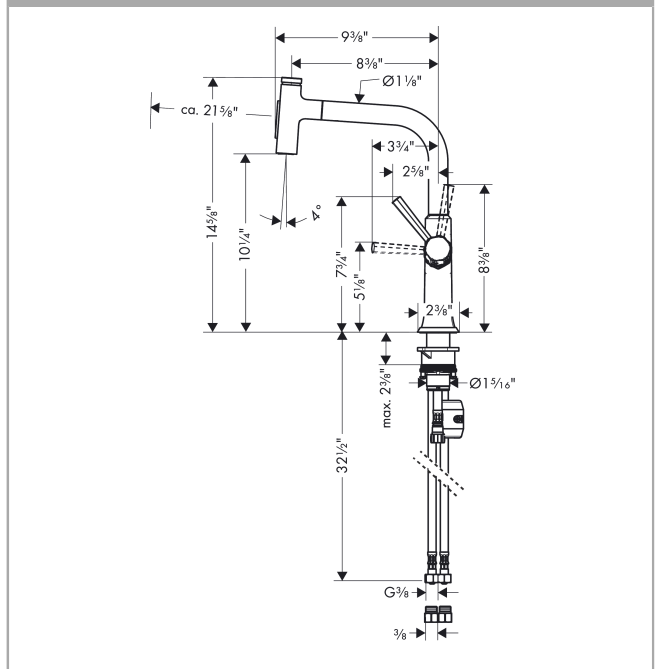

Locarno Select
HighArc Kitchen Faucet, 2-Spray Pull-Out, 1.75 GPM
 Finish: **Steel Optic** Part no. : **04855800**

Description

Features

- Swivel range 150°
- Aerated spray, needle spray, Shower spray pattern
- Toggle spray diverter
- Select button provides convenient start/stop of the water flow at the sprayhead
- MagFit magnetic sprayhead docking
- Deck mounted
- Max. flow: 1.75 GPM (6.6 L/Min)
- Ceramic cartridge
- Integrated double backflow prevention
- Single lever kitchen mixer, connection hoses, Fastening set, Assembly instructions

Item details

List Price \$ 1,129.00

Technology

Compliance / Sustainability

Product image

Scale drawing

Locarno Select
HighArc Kitchen Faucet, 2-Spray Pull-Out, 1.75 GPM
 Finish: **Steel Optic** Part no. : **04855800**

Exploded drawing

Year of production: >02/21

Locarno Select
HighArc Kitchen Faucet, 2-Spray Pull-Out, 1.75 GPM
 Finish: **Steel Optic** Part no. : **04855800**

Spare parts list

Year of production: >02/21

Pos.	Description	Part no.	Price	PU
1	handspray	93883801	-	1
2	cover	93884800	-	1
3	O-ring 19x1,5	95962000	-	1
4	nut	92567000	-	1
5	shut off unit	98463000	-	1
6	aerator M24x1	92961800	-	1
7	screw cover	95704000	-	1
8	flange	98863800	-	1
9	nut	93886000	-	1
10	cartridge, assy	95973001	-	1
11	seal	98865000	-	1
12	seal	92582000	-	1
13	support	97523000	-	1
14	fixing set (Ø 34)	95049000	-	1
15	lever collar	97548000	-	1
16	hose 1,50 m	92569000	-	1
17	O-ring 8x2	98112000	-	1
18	weight	92500000	-	1
19	connection hose 450 mm M8x0,75 G3/8	97206000	-	1
20	squeezing connection	96099000	-	1
21	connection hose 900 mm M8x0,75 G3/8	95372000	-	1
22	O-ring 7x1,5	98422000	-	1
23	non return valve DW 10	96456000	-	1
24	filter packing	95291000	-	1
25	adapter for connection hose	88802000	-	1
a	handle	93885800	-	1
b	spout cpl.	92583800	-	1