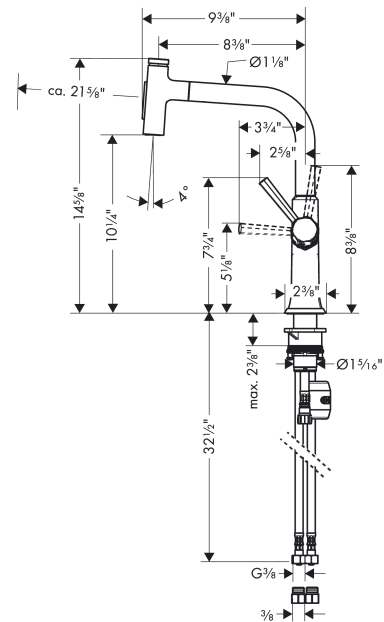

Locarno Select
HighArc Kitchen Faucet, 2-Spray Pull-Out, 1.75 GPM
 Finish: **polished nickel** Part no. : **04855830**

Description

Features

- Swivel range 150°
- Aerated spray, needle spray, Shower spray pattern
- Toggle spray diverter
- Select button provides convenient start/stop of the water flow at the sprayhead
- MagFit magnetic sprayhead docking
- Deck mounted
- Max. flow: 1.75 GPM (6.6 L/Min)
- Ceramic cartridge
- Integrated double backflow prevention
- Single lever kitchen mixer, connection hoses, Fastening set, Assembly instructions

Item details

List Price \$ 1,087.00

Technology

Compliance / Sustainability

Product image

Scale drawing

Locarno Select
HighArc Kitchen Faucet, 2-Spray Pull-Out, 1.75 GPM
 Finish: **polished nickel** Part no. : **04855830**

Spare parts list

Year of production: >02/21

Pos.	Description	Part no.	Price	PU
1	handspray	93883831	-	1
2	cover	93884830	-	1
3	O-ring 19x1,5	95962000	-	1
4	nut	92567000	-	1
5	shut off unit	98463000	-	1
6	aerator M24x1	92961830	-	1
7	screw cover	95704000	-	1
8	flange	98863830	-	1
9	nut	93886000	-	1
10	cartridge, assy	95973001	-	1
11	seal	98865000	-	1
12	seal	92582000	-	1
13	support	97523000	-	1
14	fixing set (Ø 34)	95049000	-	1
15	lever collar	97548000	-	1
16	hose 1,50 m	92569000	-	1
17	O-ring 8x2	98112000	-	1
18	weight	92500000	-	1
19	connection hose 450 mm M8x0,75 G3/8	97206000	-	1
20	squeezing connection	96099000	-	1
21	connection hose 900 mm M8x0,75 G3/8	95372000	-	1
22	O-ring 7x1,5	98422000	-	1
23	non return valve DW 10	96456000	-	1
24	filter packing	95291000	-	1
25	adapter for connection hose	88802000	-	1
a	handle	93885830	-	1
b	spout cpl.	92583830	-	1