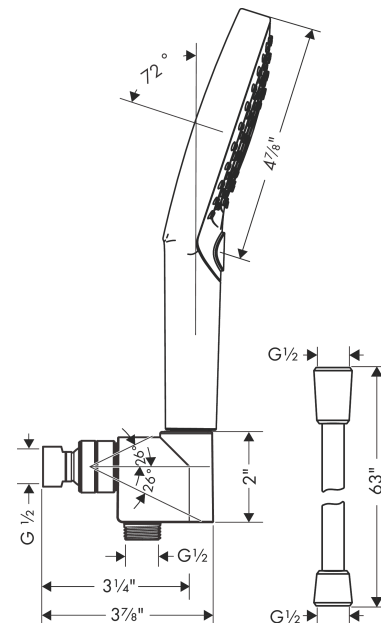

Raindance Select S
Handshower Set 120 3-Jet PowderRain, 1.75 GPM
 Finish: **chrome** Part no. : **04905000**

Description

Features

- Consists of: Handshower, Handshower holder, Shower hose
- Spray modes: PowderRain, Rain, Whirl
- Select button for comfortable alternation of spray modes
- Max. flow: 1.75 GPM (6.6 L/Min)
- Pivot connector prevents hose from tangling
- 26° adjustment
- Rinseable screen seal

Item details

List Price \$ 252.00

Technology

Compliance / Sustainability

Product image

Scale drawing

Raindance Select S
Handshower Set 120 3-Jet PowderRain, 1.75 GPM
 Finish: **chrome** Part no. : **04905000**

Exploded drawing

Year of production: >06/20

Raindance Select S
Handshower Set 120 3-Jet PowderRain, 1.75 GPM
 Finish: **chrome** Part no. : **04905000**

Spare parts list

Year of production: >06/20

Pos.	Description	Part no.	Price	PU
1	support	04580000	-	1
2	filter packing	88649000	-	1
3	nut	97958000	-	1
4	ball joint	97331000	-	1
5	lever collar	97536000	-	1
6	seal	97606000	-	1
7	set of non return valves DW 15	94074000	-	1
8	shower hose 1,60 m	28276003	-	1
9	seal	98058000	-	1
10	handshower	26036001	-	1
11	filter	92672000	-	1