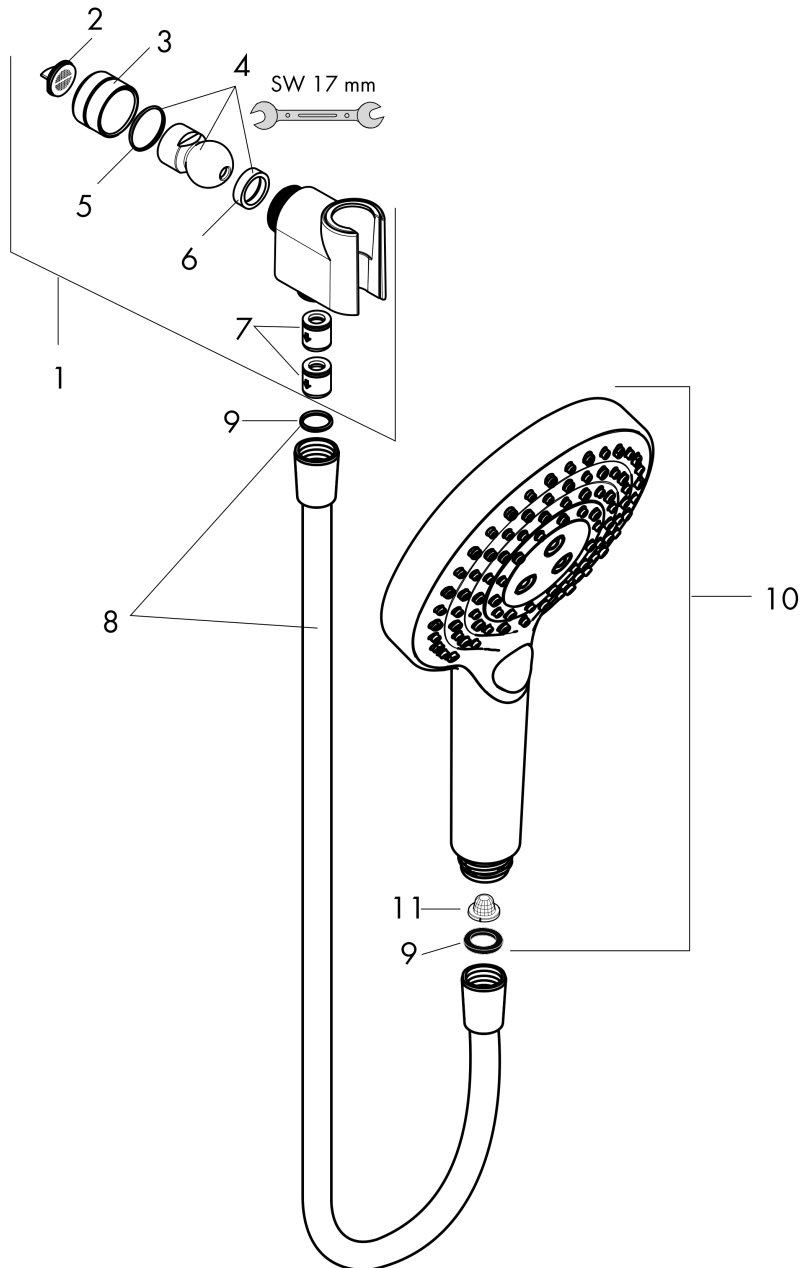

Raindance Select S
Handshower Set 120 3-Jet PowderRain, 1.75 GPM
 Finish: **chrome** Part no. : **04905000**

Description

Features

- Consists of: Handshower, Handshower holder, Shower hose
- Spray modes: PowderRain, Rain, Whirl
- Select button for comfortable alternation of spray modes
- Max. flow: 1.75 GPM (6.6 L/Min)
- Pivot connector prevents hose from tangling
- 26° adjustment
- Rinseable screen seal

Item details

List Price \$ 252.00

Technology

Compliance / Sustainability

Product image

Scale drawing

Raindance Select S
Handshower Set 120 3-Jet PowderRain, 1.75 GPM
 Finish: **chrome** Part no. : **04905000**

Exploded drawing

Year of production: >06/20

Raindance Select S
Handshower Set 120 3-Jet PowderRain, 1.75 GPM
 Finish: **chrome** Part no. : **04905000**

Spare parts list

Year of production: >06/20

Pos.	Description	Part no.	Price	PU
1	support	04580000	-	1
2	filter packing	88649000	-	1
3	nut	97958000	-	1
4	ball joint	97331000	-	1
5	lever collar	97536000	-	1
6	seal	97606000	-	1
7	set of non return valves DW 15	94074000	-	1
8	shower hose 1,60 m	28276003	-	1
9	seal	98058000	-	1
10	handshower	26036001	-	1
11	filter	92672000	-	1