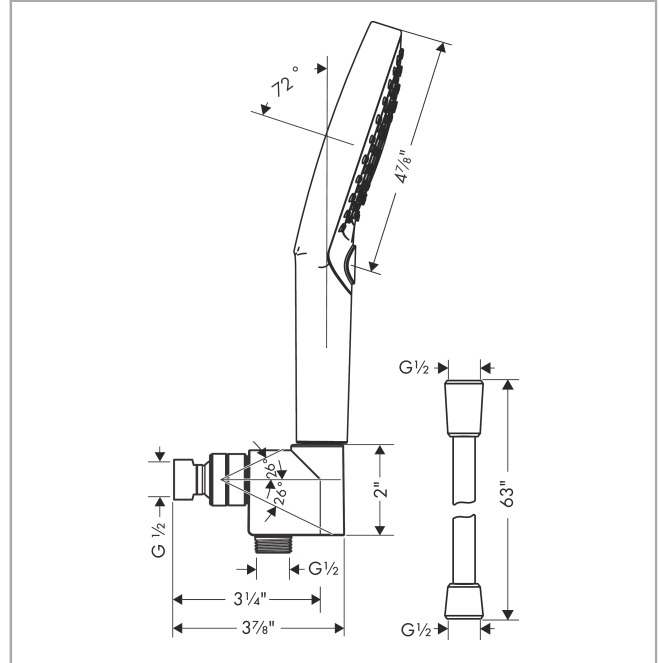

Raindance Select S
Handshower Set 120 3-Jet PowderRain, 1.75 GPM
 Finish: **brushed nickel** Part no. : **04905820**

Description

Features

- Consists of: Handshower, Handshower holder, Shower hose
- Spray modes: PowderRain, Rain, Whirl
- Select button for comfortable alternation of spray modes
- Max. flow: 1.75 GPM (6.6 L/Min)
- Pivot connector prevents hose from tangling
- 26° adjustment
- Rinseable screen seal

Item details

List Price \$ 333.00

Technology

Compliance / Sustainability

Product image

Scale drawing

Raindance Select S
Handshower Set 120 3-Jet PowderRain, 1.75 GPM
 Finish: brushed nickel Part no. : 04905820

Exploded drawing

Year of production: >06/20

Raindance Select S
Handshower Set 120 3-Jet PowderRain, 1.75 GPM
 Finish: **brushed nickel** Part no. : **04905820**

Spare parts list

Year of production: >06/20

Pos.	Description	Part no.	Price	PU
1	support	04580820	-	1
2	filter packing	88649000	-	1
3	nut	97958820	-	1
4	ball joint	97331000	-	1
5	lever collar	97536000	-	1
6	seal	97606000	-	1
7	set of non return valves DW 15	94074000	-	1
8	shower hose 1,60 m	28276823	-	1
9	seal	98058000	-	1
10	handshower	26036821	-	1
11	filter	92672000	-	1