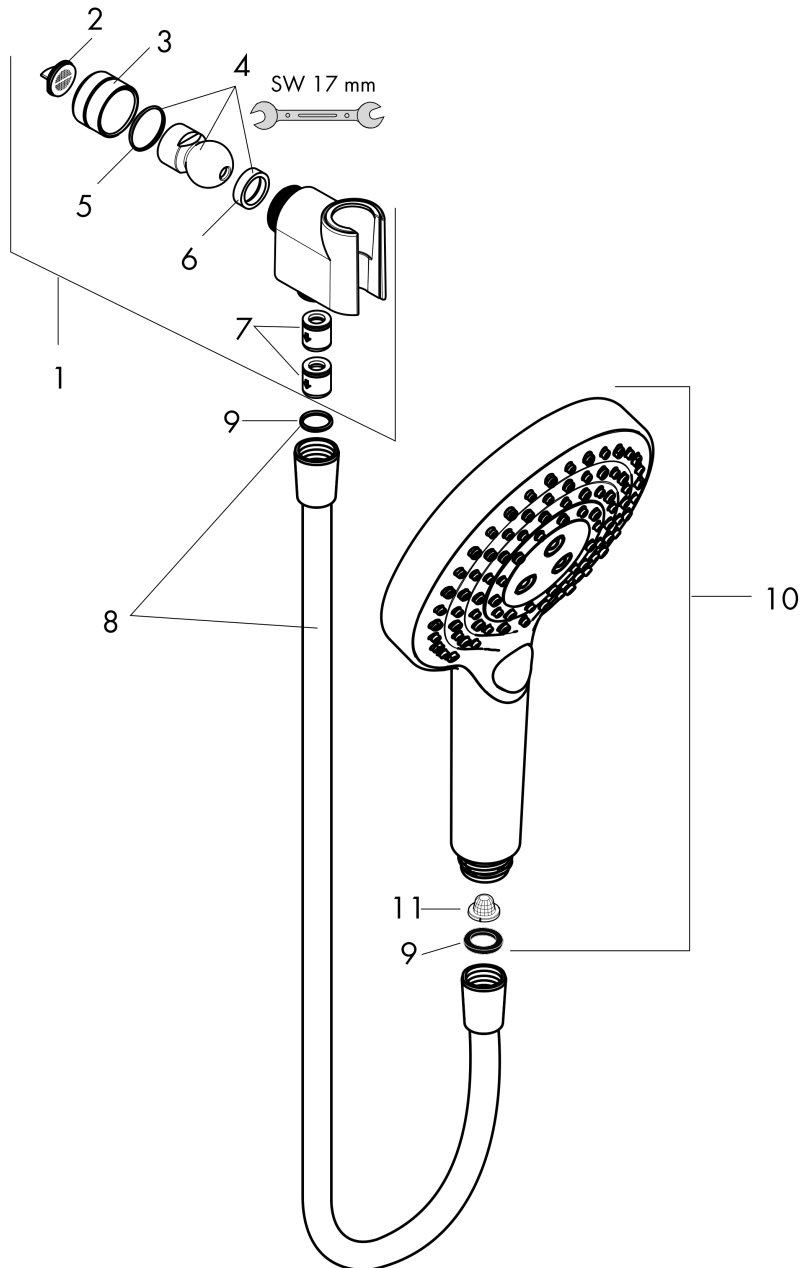

Raindance Select S
Handshower Set 120 3-Jet PowderRain, 1.75 GPM
 Finish: **brushed nickel** Part no. : **04905820**

Description

Features

- Consists of: Handshower, Handshower holder, Shower hose
- Spray modes: PowderRain, Rain, Whirl
- Select button for comfortable alternation of spray modes
- Max. flow: 1.75 GPM (6.6 L/Min)
- Pivot connector prevents hose from tangling
- 26° adjustment
- Rinseable screen seal

Item details

List Price \$ 333.00

Technology

Compliance / Sustainability

Product image

Scale drawing

Raindance Select S
Handshower Set 120 3-Jet PowderRain, 1.75 GPM
 Finish: brushed nickel Part no. : 04905820

Exploded drawing

Year of production: >06/20

Raindance Select S
Handshower Set 120 3-Jet PowderRain, 1.75 GPM
 Finish: **brushed nickel** Part no. : **04905820**

Spare parts list

Year of production: >06/20

Pos.	Description	Part no.	Price	PU
1	support	04580820	-	1
2	filter packing	88649000	-	1
3	nut	97958820	-	1
4	ball joint	97331000	-	1
5	lever collar	97536000	-	1
6	seal	97606000	-	1
7	set of non return valves DW 15	94074000	-	1
8	shower hose 1,60 m	28276823	-	1
9	seal	98058000	-	1
10	handshower	26036821	-	1
11	filter	92672000	-	1