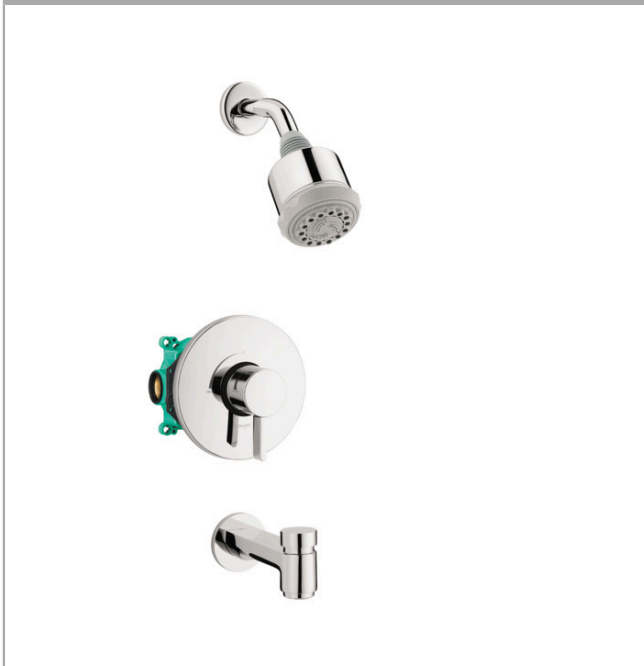

Clubmaster
Pressure Balance Tub/Shower Set with Rough, 2.5 GPM
 Finish: **chrome** Part no. : **04906000**

Description

Features

- Consists of: Showerhead, Showerarm, Pressure Balance Trim, Tub spout, Rough
- Shower head size: 3.34"
- Spray modes: Rain, Pulsating Massage, Soft spray
- Spray type alternation: adjustment with shift on overhead shower
- Ball-joint: Showerhead angle adjustable
- Max. flow: 2.5 GPM (9.5 L/Min)
- Installation: wall

Item details

List Price \$ 880.00

Technology

Compliance / Sustainability

Product image

Scale drawing