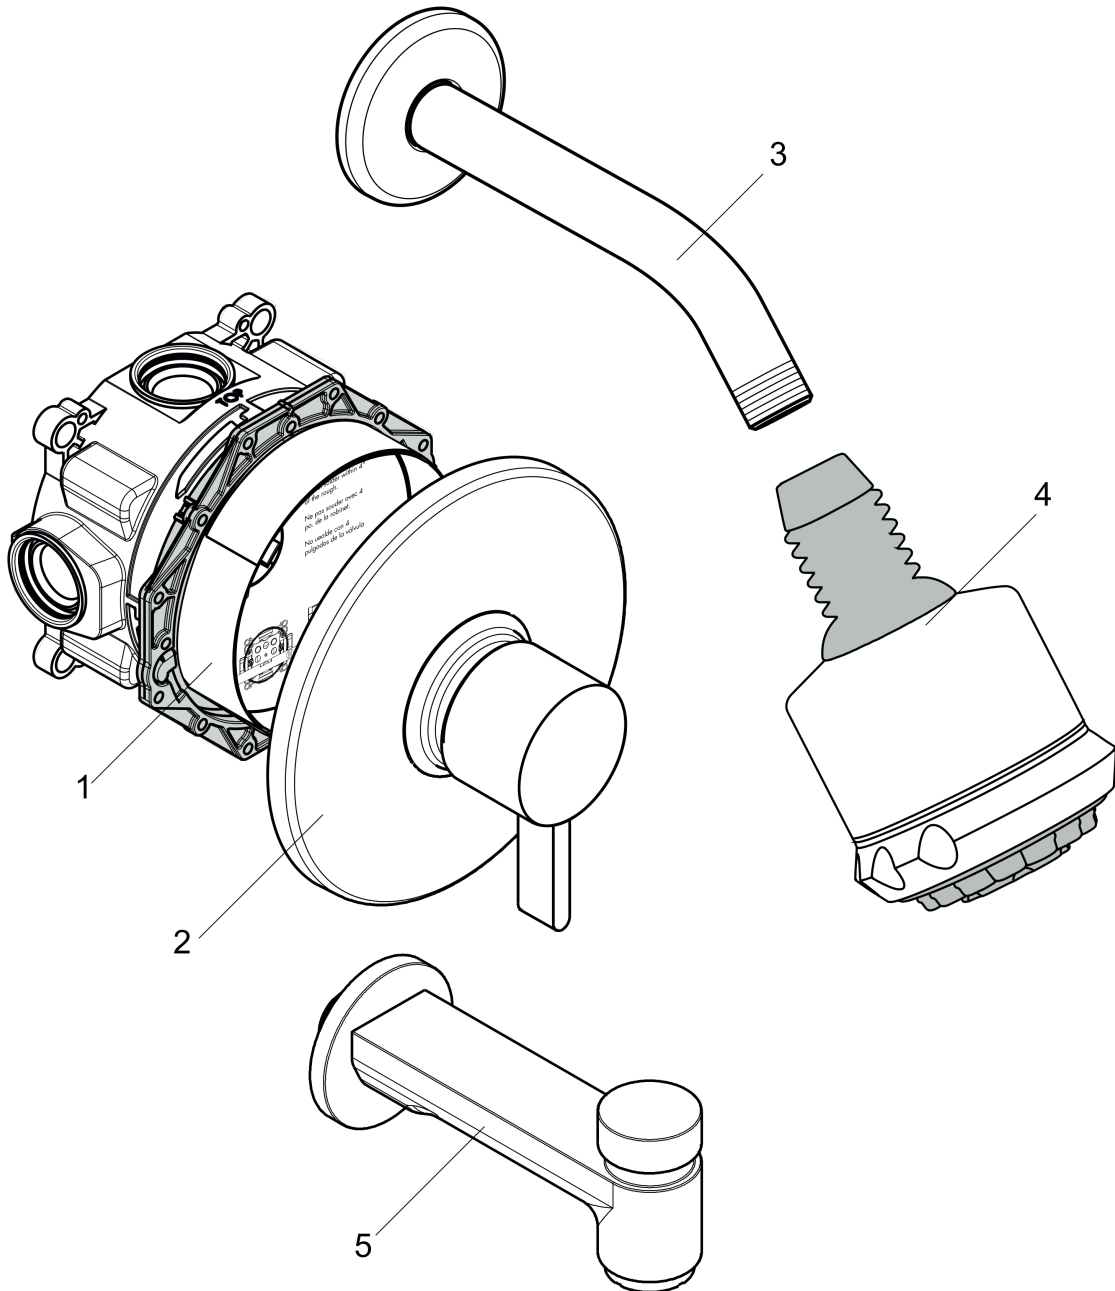

#### Features

- Consists of: Showerhead, Showerarm, Pressure Balance Trim, Tub spout, Rough
- Shower head size: 3.34"
- Spray modes: Rain, Pulsating Massage, Soft spray
- Spray type alternation: adjustment with shift on overhead shower
- Ball-joint: Showerhead angle adjustable
- Max. flow: 2.5 GPM (9.5 L/Min)
- Installation: wall

### Product image

### Scale drawing

**Clubmaster**  
**Pressure Balance Tub/Shower Set with Rough, 2.5 GPM**  
 Finish: brushed nickel Part no. : 04906820

Exploded drawing

Year of production: >08/20

**Clubmaster**

**Pressure Balance Tub/Shower Set with Rough, 2.5 GPM**

Finish: **brushed nickel** Part no. : **04906820**

**Spare parts list**

Year of production: >08/20

Pos.	Description	Part no.	Price	PU
1	base body	01850181	-	1
2	Finish set	04233820	-	1
3	shower arm	27411823	-	1
4	showerhead cpl.	28496821	-	1
5	spout	14414821	-	1