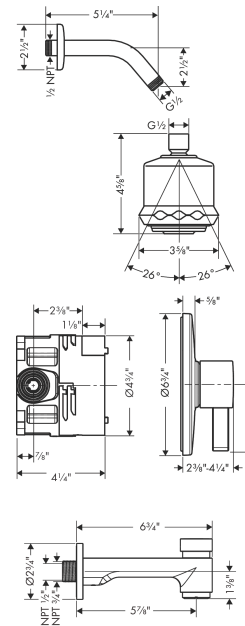

#### Features

- Consists of: Showerhead, Showerarm, Pressure Balance Trim, Tub spout, Rough
- Shower head size: 3.34"
- Spray modes: Rain, Pulsating Massage, Soft spray
- Spray type alternation: adjustment with shift on overhead shower
- Ball-joint: Showerhead angle adjustable
- Max. flow: 2.5 GPM (9.5 L/Min)
- Installation: wall

### Technology

### Scale drawing

**Clubmaster**  
**Pressure Balance Tub/Shower Set with Rough, 2.5 GPM**  
 Finish: brushed nickel Part no. : 04906820

Exploded drawing

Year of production: >08/20

**Clubmaster**

**Pressure Balance Tub/Shower Set with Rough, 2.5 GPM**

Finish: **brushed nickel** Part no. : **04906820**

**Spare parts list**

Year of production: >08/20

Pos.	Description	Part no.	Price	PU
1	base body	01850181	-	1
2	Finish set	04233820	-	1
3	shower arm	27411823	-	1
4	showerhead cpl.	28496821	-	1
5	spout	14414821	-	1