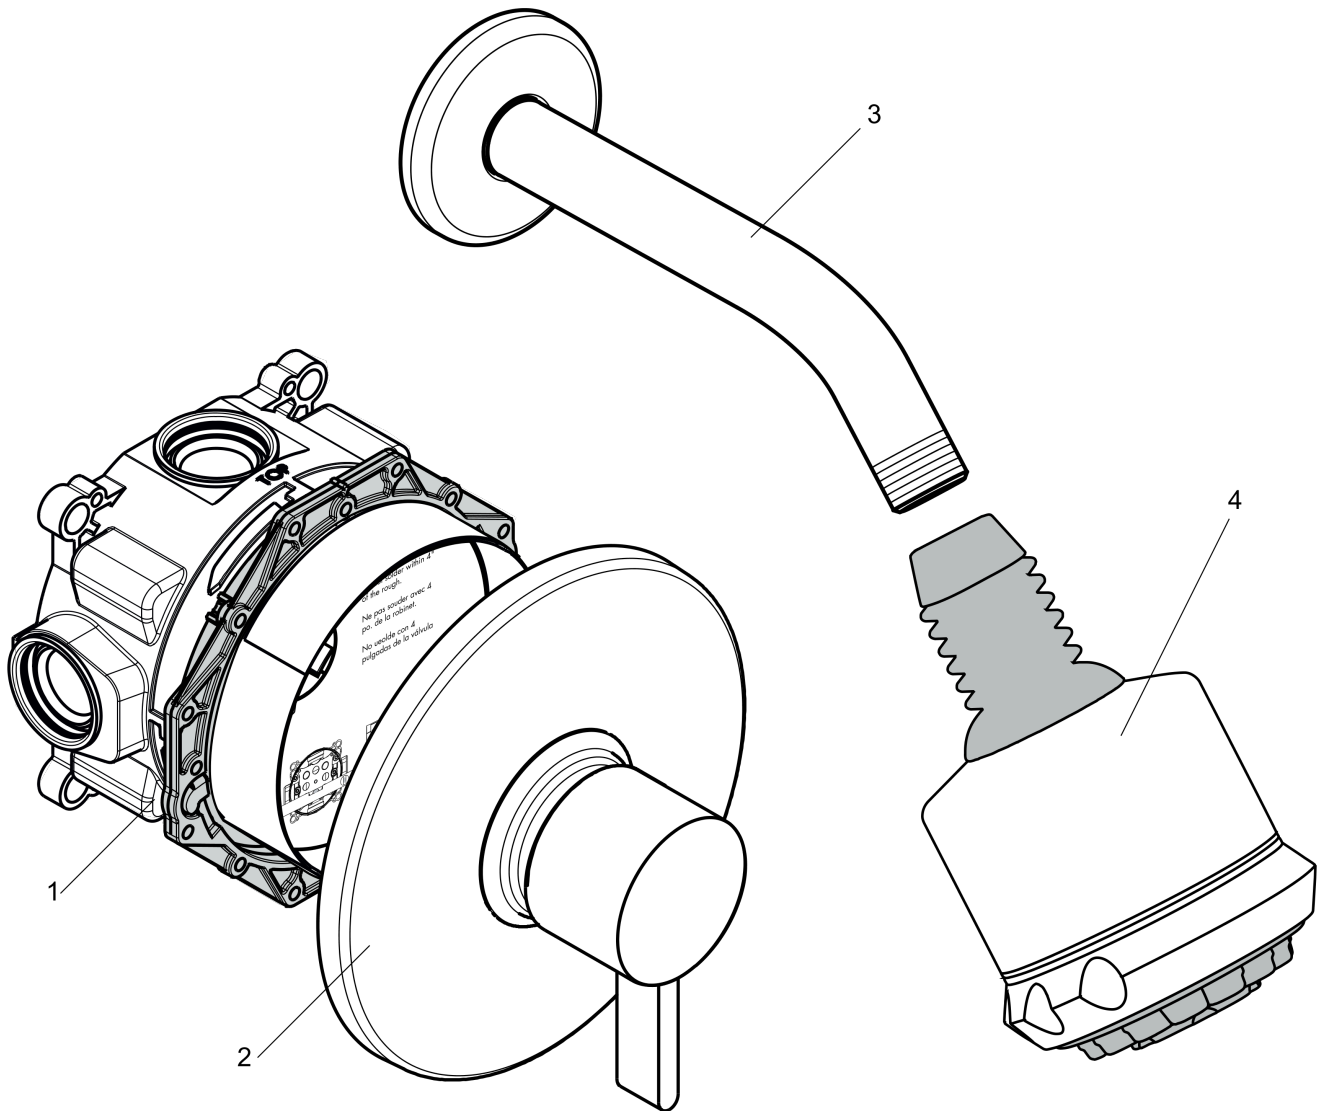

Clubmaster
Pressure Balance Shower Set with Rough, 2.5 GPM
 Finish: **brushed nickel** Part no. : **04907820**

Description

Features

- Consists of: Showerhead, Showerarm, Pressure balance trim, Rough, single lever shower mixer
- Shower head size: 3.34"
- Spray modes: Rain, Pulsating Massage, Soft spray
- Spray type alternation: adjustment with shift on overhead shower
- Ball-joint: Showerhead angle adjustable
- Max. flow: 2.5 GPM (9.5 L/Min)
- Use of outlets: Temperature and on/off control for 1 outlet
- Installation: wall

Item details

List Price \$ 891.00

Technology

Compliance / Sustainability

Product image

Scale drawing

Clubmaster
Pressure Balance Shower Set with Rough, 2.5 GPM
 Finish: brushed nickel Part no. : 04907820

Exploded drawing

Year of production: >08/20

Clubmaster

Pressure Balance Shower Set with Rough, 2.5 GPM

Finish: **brushed nickel** Part no. : **04907820**

Spare parts list

Year of production: >08/20

Pos.	Description	Part no.	Price	PU
1	base body	01850181	-	1
2	Finish set	04233820	-	1
3	shower arm	27411823	-	1
4	showerhead cpl.	28496821	-	1