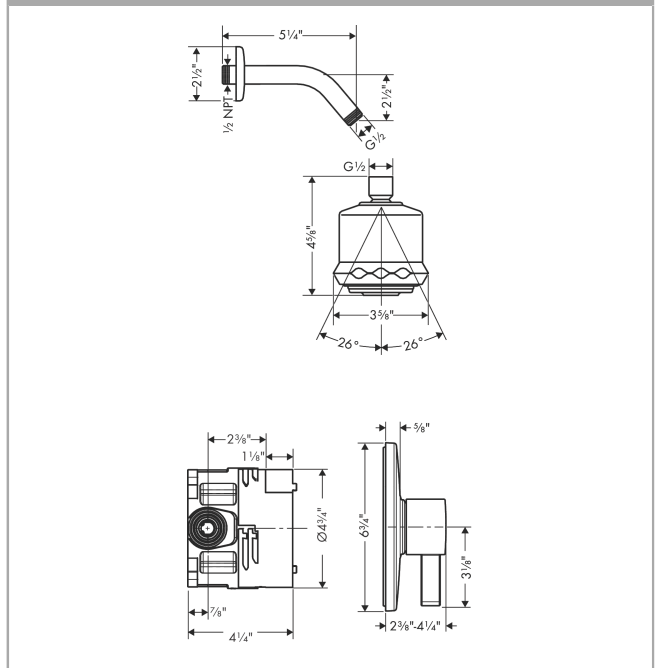

Clubmaster
Pressure Balance Shower Set with Rough, 2.5 GPM
 Finish: **brushed nickel** Part no. : **04907820**

Description

Features

- Consists of: Showerhead, Showerarm, Pressure balance trim, Rough, single lever shower mixer
- Shower head size: 3.34"
- Spray modes: Rain, Pulsating Massage, Soft spray
- Spray type alternation: adjustment with shift on overhead shower
- Ball-joint: Showerhead angle adjustable
- Max. flow: 2.5 GPM (9.5 L/Min)
- Use of outlets: Temperature and on/off control for 1 outlet
- Installation: wall

Item details

List Price \$ 891.00

Technology

Compliance / Sustainability

Product image

Scale drawing

Clubmaster
Pressure Balance Shower Set with Rough, 2.5 GPM
 Finish: brushed nickel Part no. : 04907820

Exploded drawing

Year of production: >08/20

Clubmaster

Pressure Balance Shower Set with Rough, 2.5 GPM

Finish: **brushed nickel** Part no. : **04907820**

Spare parts list

Year of production: >08/20

Pos.	Description	Part no.	Price	PU
1	base body	01850181	-	1
2	Finish set	04233820	-	1
3	shower arm	27411823	-	1
4	showerhead cpl.	28496821	-	1