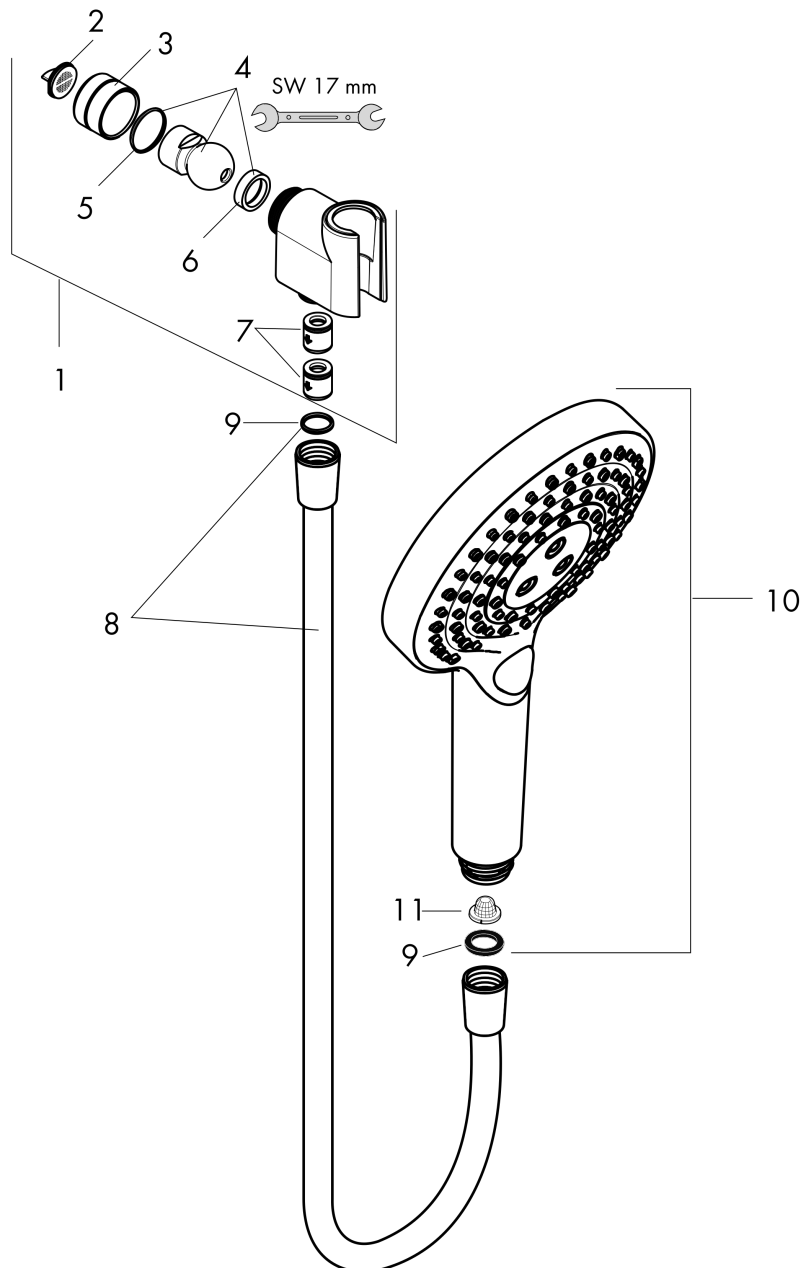

Raindance Select S
Handshower Set 120 3-Jet PowderRain, 2.5 GPM
 Finish: **chrome** Part no. : **04913000**

Exploded drawing

Year of production: >06/20

Raindance Select S
Handshower Set 120 3-Jet PowderRain, 2.5 GPM
 Finish: **chrome** Part no. : **04913000**

Spare parts list

Year of production: >06/20

Pos.	Description	Part no.	Price	PU
1	support	04580000	-	1
2	filter packing	88649000	-	1
3	nut	97958000	-	1
4	ball joint	97331000	-	1
5	lever collar	97536000	-	1
6	seal	97606000	-	1
7	set of non return valves DW 15	94074000	-	1
8	shower hose 1,60 m	28276003	-	1
9	seal	98058000	-	1
10	handshower	26531001	-	1
11	filter	92672000	-	1