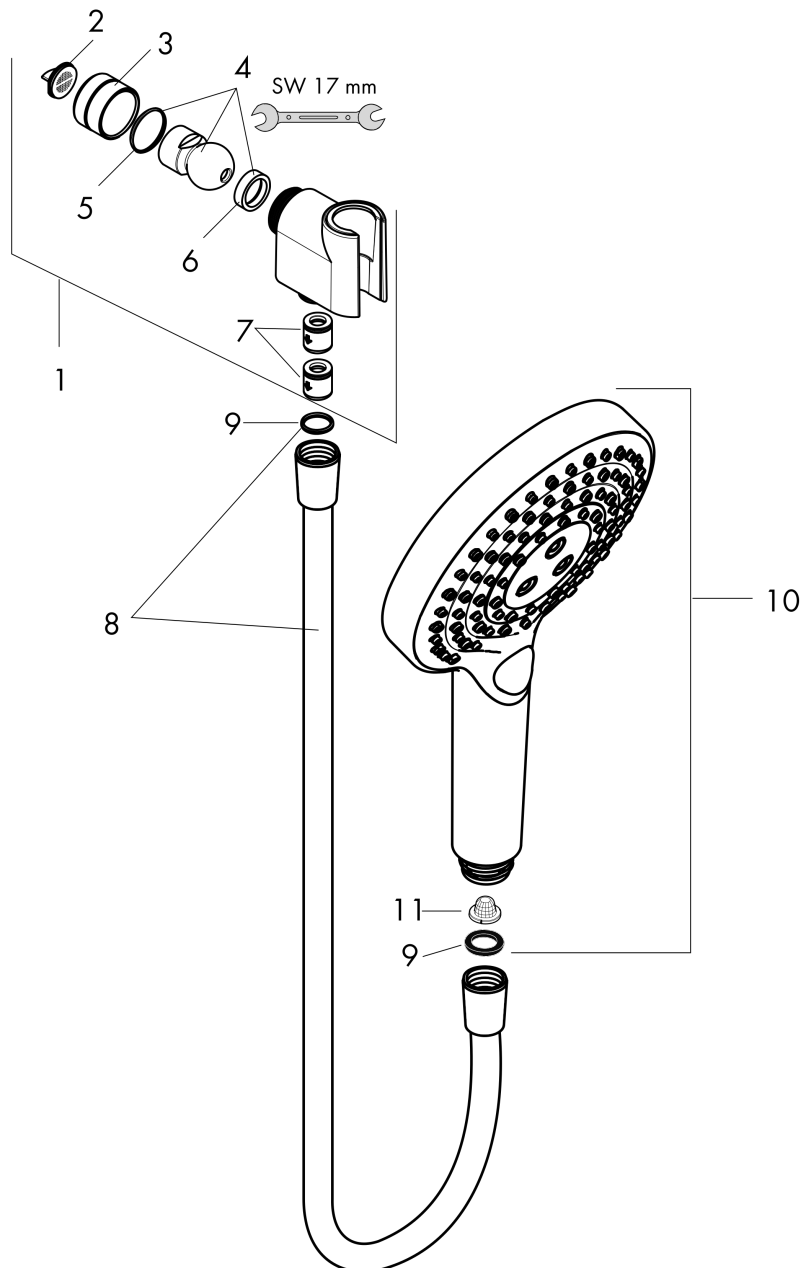

Raindance Select S
Handshower Set 120 3-Jet PowderRain, 2.5 GPM
 Finish: **brushed nickel** Part no. : **04913820**

Description

Features

- Consists of: Handshower, Handshower holder, Shower hose
- Spray modes: PowderRain, Rain, Whirl
- Select button for comfortable alternation of spray modes
- Max. flow: 2.5 GPM (9.5 L/Min)
- Pivot connector prevents hose from tangling
- 26° adjustment
- Rinseable screen seal

Item details

List Price \$ 333.00

Technology

Compliance / Sustainability

Product image

Scale drawing

Raindance Select S
Handshower Set 120 3-Jet PowderRain, 2.5 GPM
 Finish: brushed nickel Part no. : 04913820

Exploded drawing

Year of production: >06/20

Raindance Select S
Handshower Set 120 3-Jet PowderRain, 2.5 GPM
 Finish: **brushed nickel** Part no. : **04913820**

Spare parts list

Year of production: >06/20

Pos.	Description	Part no.	Price	PU
1	support	04580820	-	1
2	filter packing	88649000	-	1
3	nut	97958820	-	1
4	ball joint	97331000	-	1
5	lever collar	97536000	-	1
6	seal	97606000	-	1
7	set of non return valves DW 15	94074000	-	1
8	shower hose 1,60 m	28276823	-	1
9	seal	98058000	-	1
10	handshower	26531821	-	1
11	filter	92672000	-	1