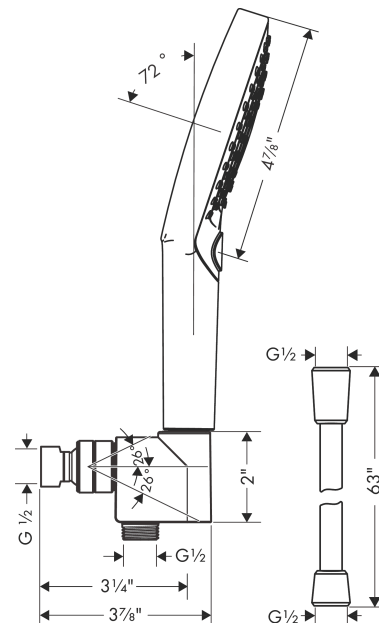

Raindance Select S
Handshower Set 120 3-Jet PowderRain, 2.5 GPM
 Finish: **brushed nickel** Part no. : **04913820**

Description

Features

- Consists of: Handshower, Handshower holder, Shower hose
- Spray modes: PowderRain, Rain, Whirl
- Select button for comfortable alternation of spray modes
- Max. flow: 2.5 GPM (9.5 L/Min)
- Pivot connector prevents hose from tangling
- 26° adjustment
- Rinseable screen seal

Item details

List Price \$ 333.00

Technology

Compliance / Sustainability

Product image

Scale drawing

Raindance Select S
Handshower Set 120 3-Jet PowderRain, 2.5 GPM
 Finish: brushed nickel Part no. : 04913820

Exploded drawing

Year of production: >06/20

Raindance Select S
Handshower Set 120 3-Jet PowderRain, 2.5 GPM
 Finish: **brushed nickel** Part no. : **04913820**

Spare parts list

Year of production: >06/20

Pos.	Description	Part no.	Price	PU
1	support	04580820	-	1
2	filter packing	88649000	-	1
3	nut	97958820	-	1
4	ball joint	97331000	-	1
5	lever collar	97536000	-	1
6	seal	97606000	-	1
7	set of non return valves DW 15	94074000	-	1
8	shower hose 1,60 m	28276823	-	1
9	seal	98058000	-	1
10	handshower	26531821	-	1
11	filter	92672000	-	1