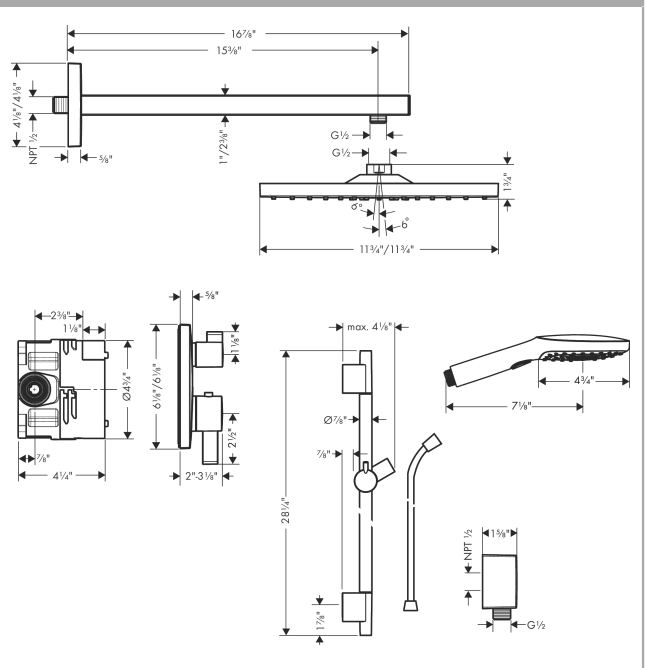

Raindance E
Thermostatic Showerhead/Wallbar Set with Rough, 2.0 GPM
 Finish: **chrome** Part no. : **04914000**

Description

Features

- Consists of: Showerhead, Handshower, Wallbar, Showerarm, Thermostatic Trim, Rough, Wall Outlet, Shower hose
- Shower head size: 11.81" x 11.81"
- Spray type overhead shower: Rain
- Spray modes hand shower: RainAir, Rain, Whirl
- Max. flow: 2.0 GPM (7.6 L/Min)
- Hand shower holder of plastic
- Profile stand pipe: round
- Pivot connector prevents hose from tangling
- Use of outlets: Volume control and diverter for 2 outlets

Item details

List Price \$ 1,853.00

Technology

Compliance / Sustainability

Product image

Scale drawing

Raindance E
Thermostatic Showerhead/Wallbar Set with Rough, 2.0 GPM
 Finish: **chrome** Part no. : **04914000**

Exploded drawing

Year of production: >08/20

Raindance E
Thermostatic Showerhead/Wallbar Set with Rough, 2.0 GPM
 Finish: **chrome** Part no. : **04914000**

Spare parts list

Year of production: >08/20

Pos.	Description	Part no.	Price	PU
1	base body	01850181	-	1
2	Finish set	15714001	-	1
3	showerhead cpl.	26239001	-	1
4	handshower	04528000	-	1
5	shower arm	04731000	-	1
6	wall bar cpl.	28632000	-	1
7	hose connection angel	26455001	-	1