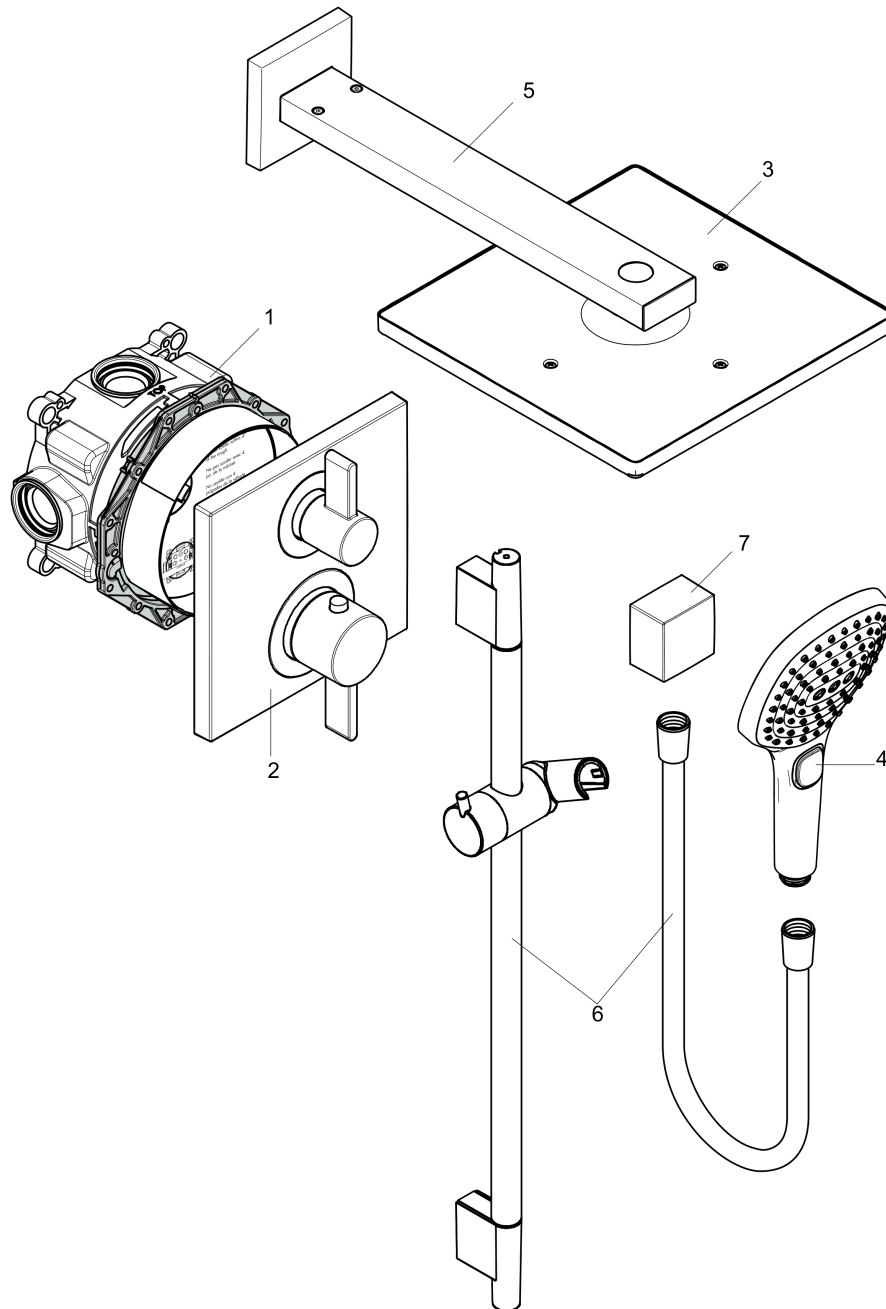

Raindance E
Thermostatic Showerhead/Wallbar Set with Rough, 2.0 GPM
 Finish: **chrome** Part no. : **04914000**

Description

Features

- Consists of: Showerhead, Handshower, Wallbar, Showerarm, Thermostatic Trim, Rough, Wall Outlet, Shower hose
- Shower head size: 11.81" x 11.81"
- Spray type overhead shower: Rain
- Spray modes hand shower: RainAir, Rain, Whirl
- Max. flow: 2.0 GPM (7.6 L/Min)
- Hand shower holder of plastic
- Profile stand pipe: round
- Pivot connector prevents hose from tangling
- Use of outlets: Volume control and diverter for 2 outlets

Item details

List Price \$ 1,853.00

Technology

Compliance / Sustainability

Product image

Scale drawing

Raindance E
Thermostatic Showerhead/Wallbar Set with Rough, 2.0 GPM
 Finish: **chrome** Part no. : **04914000**

Exploded drawing

Year of production: >08/20

Raindance E
Thermostatic Showerhead/Wallbar Set with Rough, 2.0 GPM
 Finish: **chrome** Part no. : **04914000**

Spare parts list

Year of production: >08/20

Pos.	Description	Part no.	Price	PU
1	base body	01850181	-	1
2	Finish set	15714001	-	1
3	showerhead cpl.	26239001	-	1
4	handshower	04528000	-	1
5	shower arm	04731000	-	1
6	wall bar cpl.	28632000	-	1
7	hose connection angel	26455001	-	1