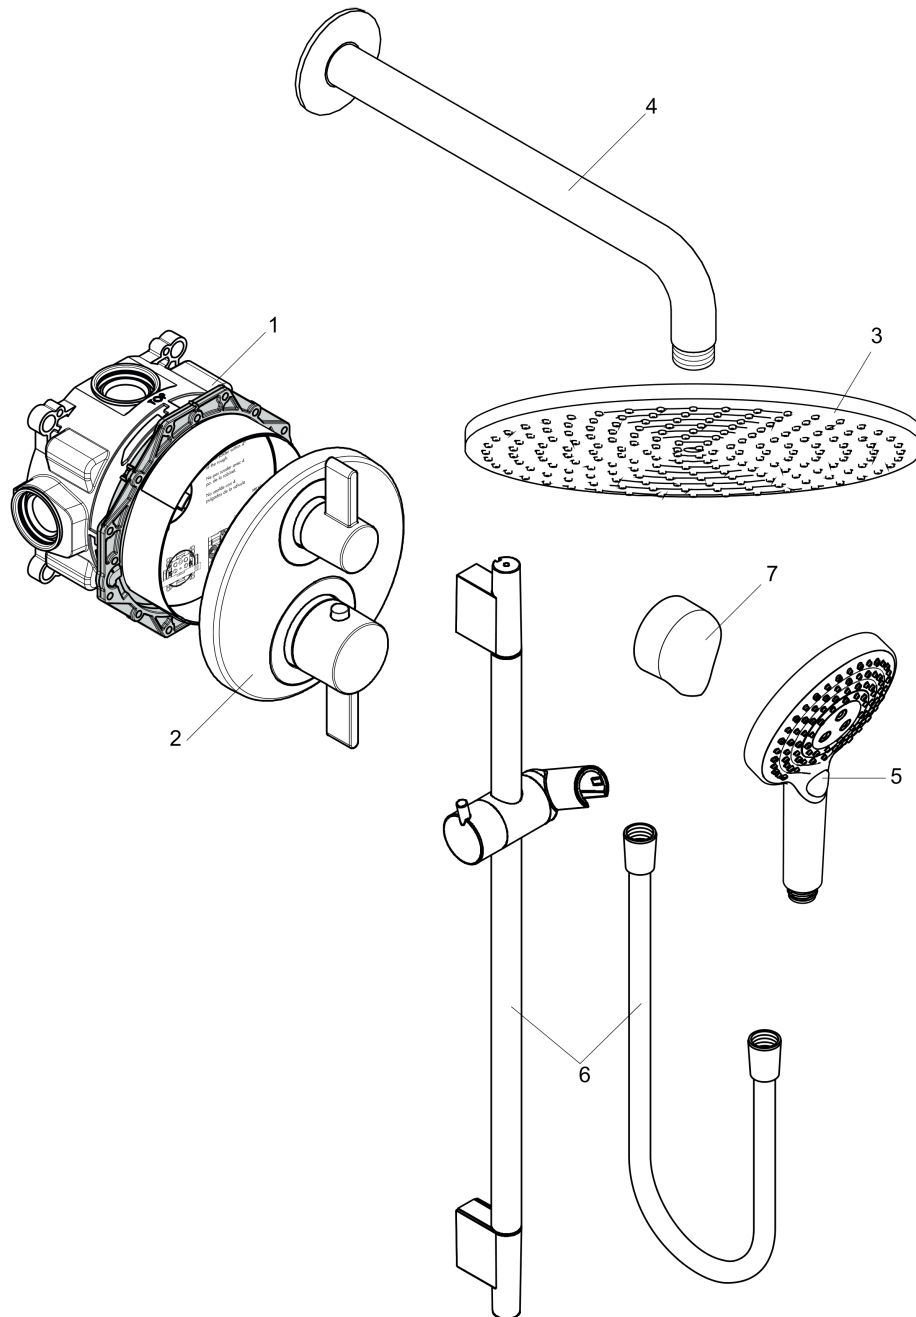

Raindance S
Thermostatic Showerhead/Wallbar Set with Rough, 2.5 GPM
 Finish: **chrome** Part no. : **04915000**

Description

Features

- Consists of: Showerhead, Handshower, Wallbar, Showerarm, Wall Outlet, Thermostatic Trim, Rough, Shower hose
- Shower head size: 9 1/2"
- Spray type overhead shower: PowderRain
- Spray modes hand shower: PowderRain, Rain, Whirl
- Max. flow: 2.5 GPM (9.5 L/Min)
- Hand shower holder of plastic
- Profile stand pipe: round
- Pivot connector prevents hose from tangling
- Use of outlets: Volume control and diverter for 2 outlets

Item details

List Price \$ 1,898.00

Technology

Compliance / Sustainability

Product image

Scale drawing

Raindance S
Thermostatic Showerhead/Wallbar Set with Rough, 2.5 GPM
 Finish: **chrome** Part no. : **04915000**

Exploded drawing

Year of production: >08/20

Raindance S
Thermostatic Showerhead/Wallbar Set with Rough, 2.5 GPM
 Finish: **chrome** Part no. : **04915000**

Spare parts list

Year of production: >08/20

Pos.	Description	Part no.	Price	PU
1	base body	01850181	-	1
2	Finish set	15758001	-	1
3	showerhead cpl.	27624001	-	1
4	shower arm	27413001	-	1
5	handshower	26037001	-	1
6	wall bar cpl.	28632000	-	1
7	Fixfit Hose Connection	27458003	-	1