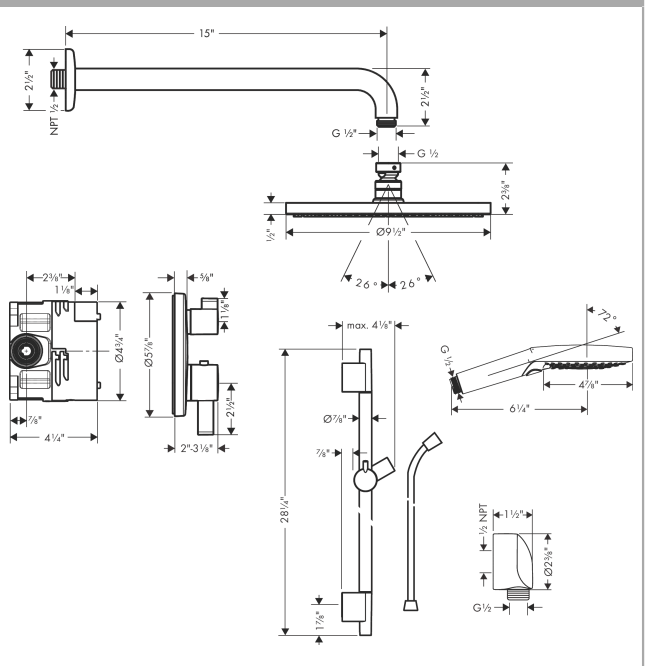

Raindance S
Thermostatic Showerhead/Wallbar Set with Rough, 2.5 GPM
 Finish: **chrome** Part no. : **04915000**

Description

Features

- Consists of: Showerhead, Handshower, Wallbar, Showerarm, Wall Outlet, Thermostatic Trim, Rough, Shower hose
- Shower head size: 9 1/2"
- Spray type overhead shower: PowderRain
- Spray modes hand shower: PowderRain, Rain, Whirl
- Max. flow: 2.5 GPM (9.5 L/Min)
- Hand shower holder of plastic
- Profile stand pipe: round
- Pivot connector prevents hose from tangling
- Use of outlets: Volume control and diverter for 2 outlets

Item details

List Price \$ 1,898.00

Technology

Compliance / Sustainability

Product image

Scale drawing

Raindance S
Thermostatic Showerhead/Wallbar Set with Rough, 2.5 GPM
 Finish: **chrome** Part no. : **04915000**

Exploded drawing

Year of production: >08/20

Raindance S
Thermostatic Showerhead/Wallbar Set with Rough, 2.5 GPM
 Finish: **chrome** Part no. : **04915000**

Spare parts list

Year of production: >08/20

Pos.	Description	Part no.	Price	PU
1	base body	01850181	-	1
2	Finish set	15758001	-	1
3	showerhead cpl.	27624001	-	1
4	shower arm	27413001	-	1
5	handshower	26037001	-	1
6	wall bar cpl.	28632000	-	1
7	Fixfit Hose Connection	27458003	-	1