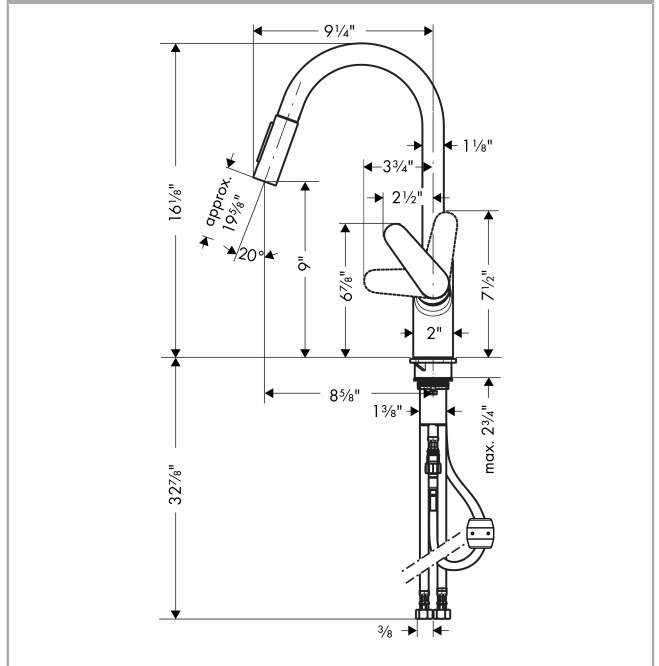

Focus
HighArc Kitchen Faucet, 2-Spray Pull-Down, 1.5 GPM
 Finish: **Steel Optic** Part no. : **04920800**

Description

Features

- Swivel range 150°
- Needle spray, Laminar spray, Shower spray pattern
- Locking spray diverter (reverts to default spray mode upon valve closing)
- MagFit magnetic sprayhead docking
- Deck mounted
- Max. flow: 1.5 GPM (5.7 L/Min)
- Ceramic cartridge
- 3/8" connections
- Integrated double backflow prevention
- Extension length up to 19 5/8" (50cm)
- Single lever kitchen mixer, connection hoses, Fastening set, Assembly instructions

Item details

List Price \$ 809.00

Technology

Compliance / Sustainability

Product image

Scale drawing

Focus
HighArc Kitchen Faucet, 2-Spray Pull-Down, 1.5 GPM
 Finish: **Steel Optic** Part no. : **04920800**

Exploded drawing

Year of production: >09/21

Focus

HighArc Kitchen Faucet, 2-Spray Pull-Down, 1.5 GPM

Finish: **Steel Optic** Part no. : **04920800**

Spare parts list

Year of production: >09/21

Pos.	Description	Part no.	Price	PU
1	handle	98460800	-	1
2	screw cover	96338000	-	1
3	flange	95498800	-	1
4	nut	97209000	-	1
5	cartridge, assy	92730000	-	1
6	locking screw for handle	95140000	-	1
7	seal	95008000	-	1
9	filter	97735000	-	1
10	O-ring 11x2	98127000	-	1
11	flow limiter / non return valve	95376000	-	1
12	set of non return valves DW 15	97350000	-	1
13	fixing set (Ø 34)	95049000	-	1
14	hose 1,50 m	88624000	-	1
15	connection hose 35½" M8x0,75 3/8"	96316001	-	1
16	O-Ring 32x2	98193000	-	1
17	service tool	95910000	-	1
18	O-ring 18x1,5	98231000	-	1
19	O-ring 20x1	98140000	-	1
21	weight	98551000	-	1
a	O-ring 7x1,5	98422000	-	1
b	lever collar	97548000	-	1