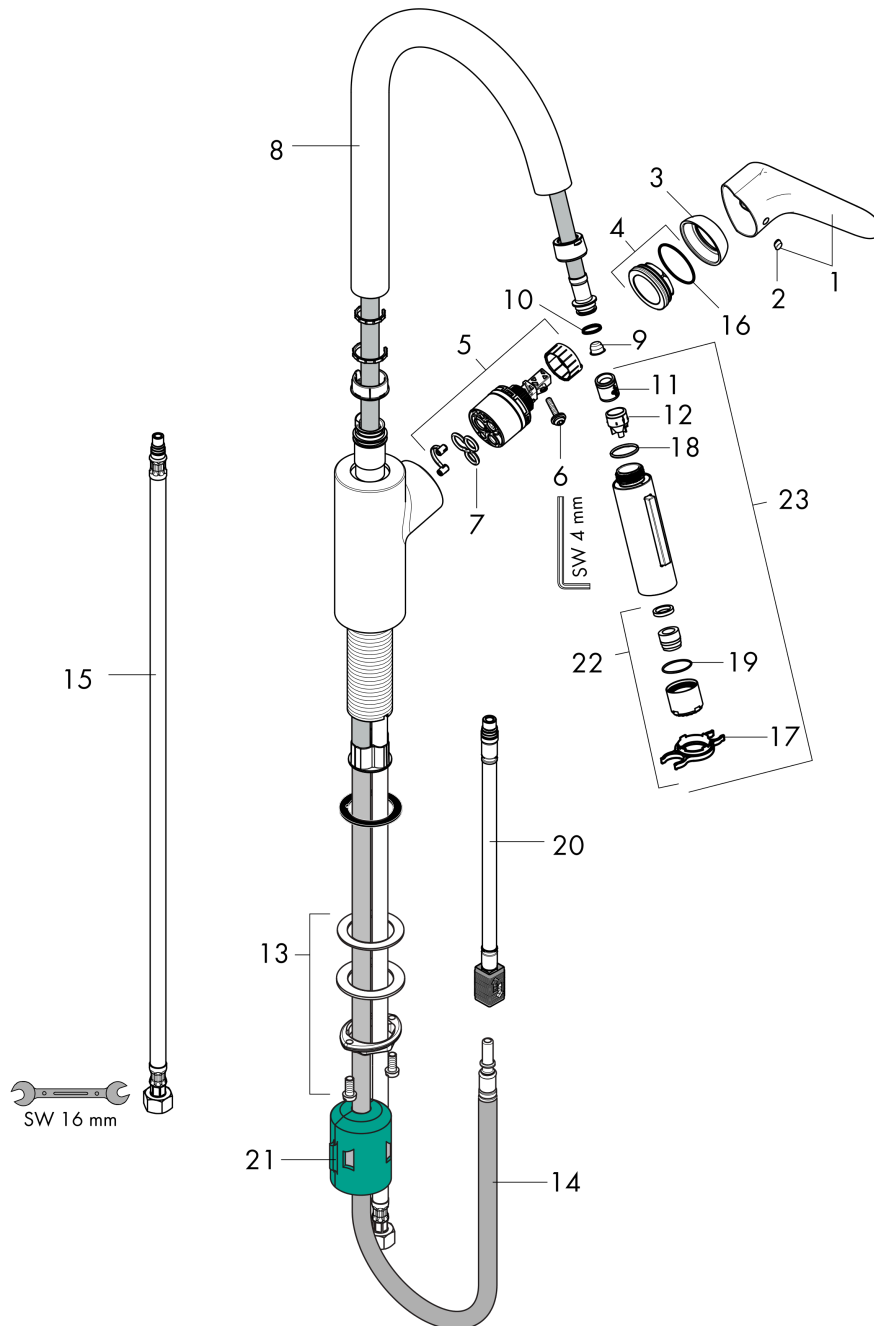

Focus
HighArc Kitchen Faucet, 2-Spray Pull-Down, 1.5 GPM
 Finish: **Steel Optic** Part no. : **04920800**

Description

Features

- Swivel range 150°
- Needle spray, Laminar spray, Shower spray pattern
- Locking spray diverter (reverts to default spray mode upon valve closing)
- MagFit magnetic sprayhead docking
- Deck mounted
- Max. flow: 1.5 GPM (5.7 L/Min)
- Ceramic cartridge
- 3/8" connections
- Integrated double backflow prevention
- Extension length up to 19 5/8" (50cm)
- Single lever kitchen mixer, connection hoses, Fastening set, Assembly instructions

Item details

List Price \$ 809.00

Technology

Compliance / Sustainability

Product image

Scale drawing

Focus
HighArc Kitchen Faucet, 2-Spray Pull-Down, 1.5 GPM
 Finish: **Steel Optic** Part no. : **04920800**

Exploded drawing

Year of production: >09/21

Focus

HighArc Kitchen Faucet, 2-Spray Pull-Down, 1.5 GPM

Finish: **Steel Optic** Part no. : **04920800**

Spare parts list

Year of production: >09/21

Pos.	Description	Part no.	Price	PU
1	handle	98460800	-	1
2	screw cover	96338000	-	1
3	flange	95498800	-	1
4	nut	97209000	-	1
5	cartridge, assy	92730000	-	1
6	locking screw for handle	95140000	-	1
7	seal	95008000	-	1
9	filter	97735000	-	1
10	O-ring 11x2	98127000	-	1
11	flow limiter / non return valve	95376000	-	1
12	set of non return valves DW 15	97350000	-	1
13	fixing set (Ø 34)	95049000	-	1
14	hose 1,50 m	88624000	-	1
15	connection hose 35½" M8x0,75 3/8"	96316001	-	1
16	O-Ring 32x2	98193000	-	1
17	service tool	95910000	-	1
18	O-ring 18x1,5	98231000	-	1
19	O-ring 20x1	98140000	-	1
21	weight	98551000	-	1
a	O-ring 7x1,5	98422000	-	1
b	lever collar	97548000	-	1