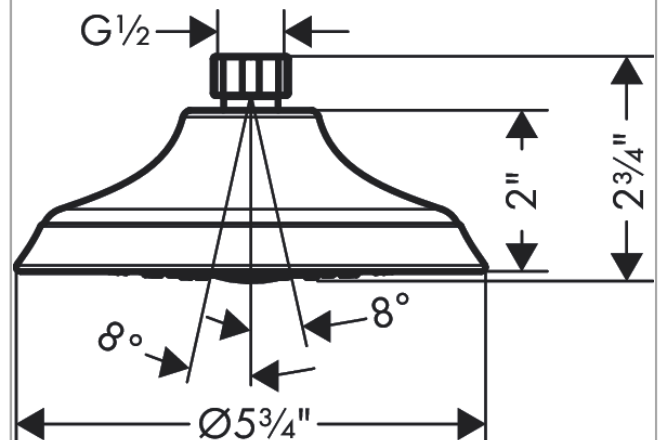

Joleena
Showerhead 150 1-Jet, 2.5 GPM
 Finish: **matte black** Part no. : **04933670**

Description

Features

- Shower head size: 5.9"
- Spray modes: Rain
- Max. flow: 2.5 GPM (9.5 L/Min)
- 45 spray channels
- Spray face finish: Fully-finished matching spray face

Item details

List Price \$ 126.00

Technology

Compliance / Sustainability

Product image

Scale drawing

Joleena
Showerhead 150 1-Jet, 2.5 GPM
 Finish: **matte black** Part no. : **04933670**

Exploded drawing

Year of production: >10/21

Joleena
Showerhead 150 1-Jet, 2.5 GPM
 Finish: **matte black** Part no. : **04933670**

Spare parts list

Year of production: >10/21

Pos.	Description	Part no.	Price	PU
1	filter packing	94246000	-	1