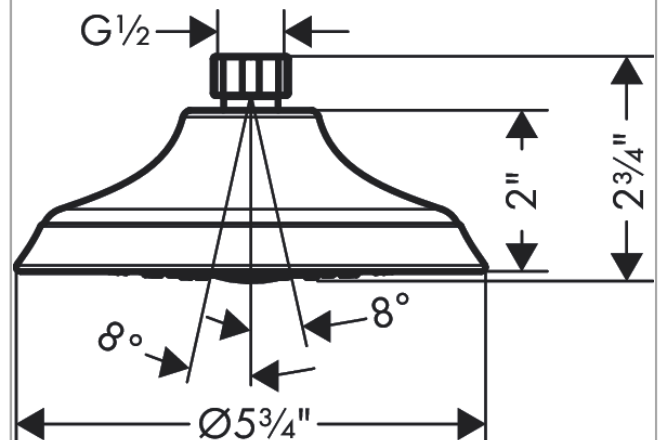

Joleena
Showerhead 150 1-Jet, 2.5 GPM
 Finish: **brushed nickel** Part no. : **04933820**

Description

Features

- Shower head size: 5.9"
- Spray modes: Rain
- Max. flow: 2.5 GPM (9.5 L/Min)
- 45 spray channels
- Spray face finish: Fully-finished matching spray face

Item details

List Price \$ 126.00

Technology

Compliance / Sustainability

Product image

Scale drawing

Joleena
Showerhead 150 1-Jet, 2.5 GPM
Finish: **brushed nickel** Part no. : **04933820**

Exploded drawing

Year of production: >10/21

Joleena
Showerhead 150 1-Jet, 2.5 GPM
 Finish: **brushed nickel** Part no. : **04933820**

Spare parts list

Year of production: >10/21

Pos.	Description	Part no.	Price	PU
1	filter packing	94246000	-	1